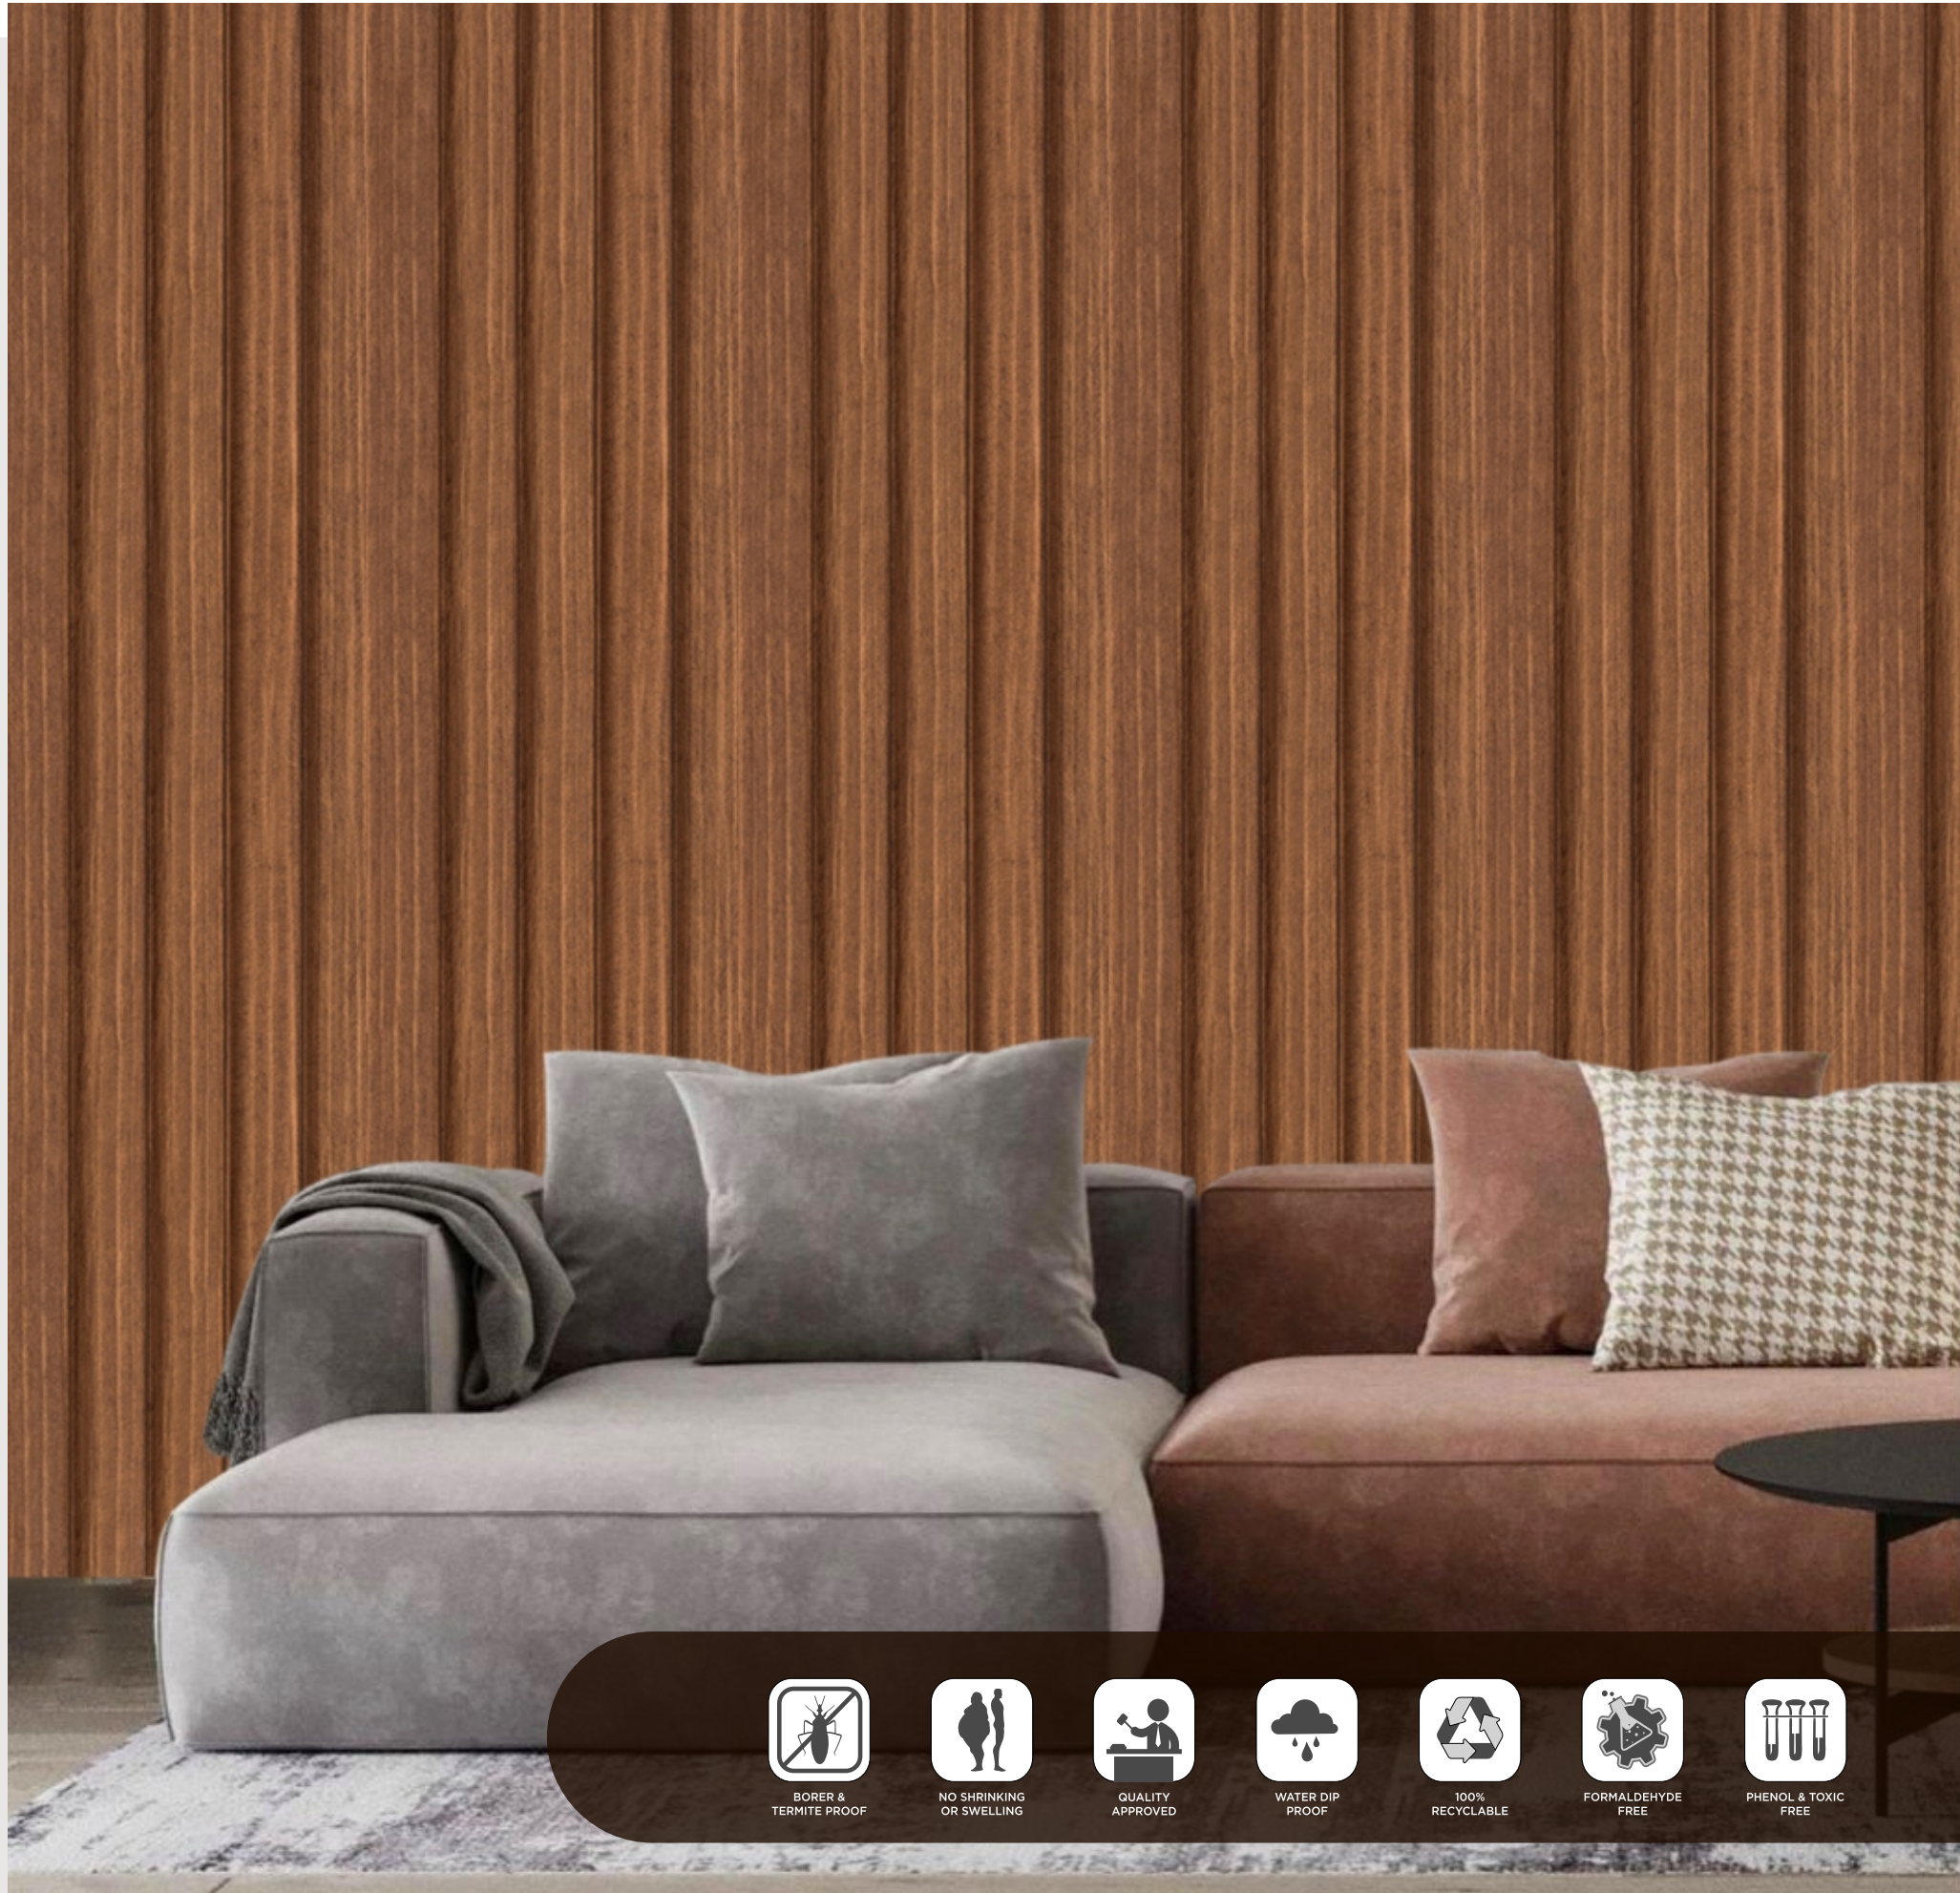

GA-127
Size 8ftx1ft

GA-128
Size : 8ftx1ft

BORER & TERMITE PROOF

NO SHRINKING OR SWELLING

QUALITY APPROVED

WATER DIP PROOF

100% RECYCLABLE

FORMALDEHYDE FREE