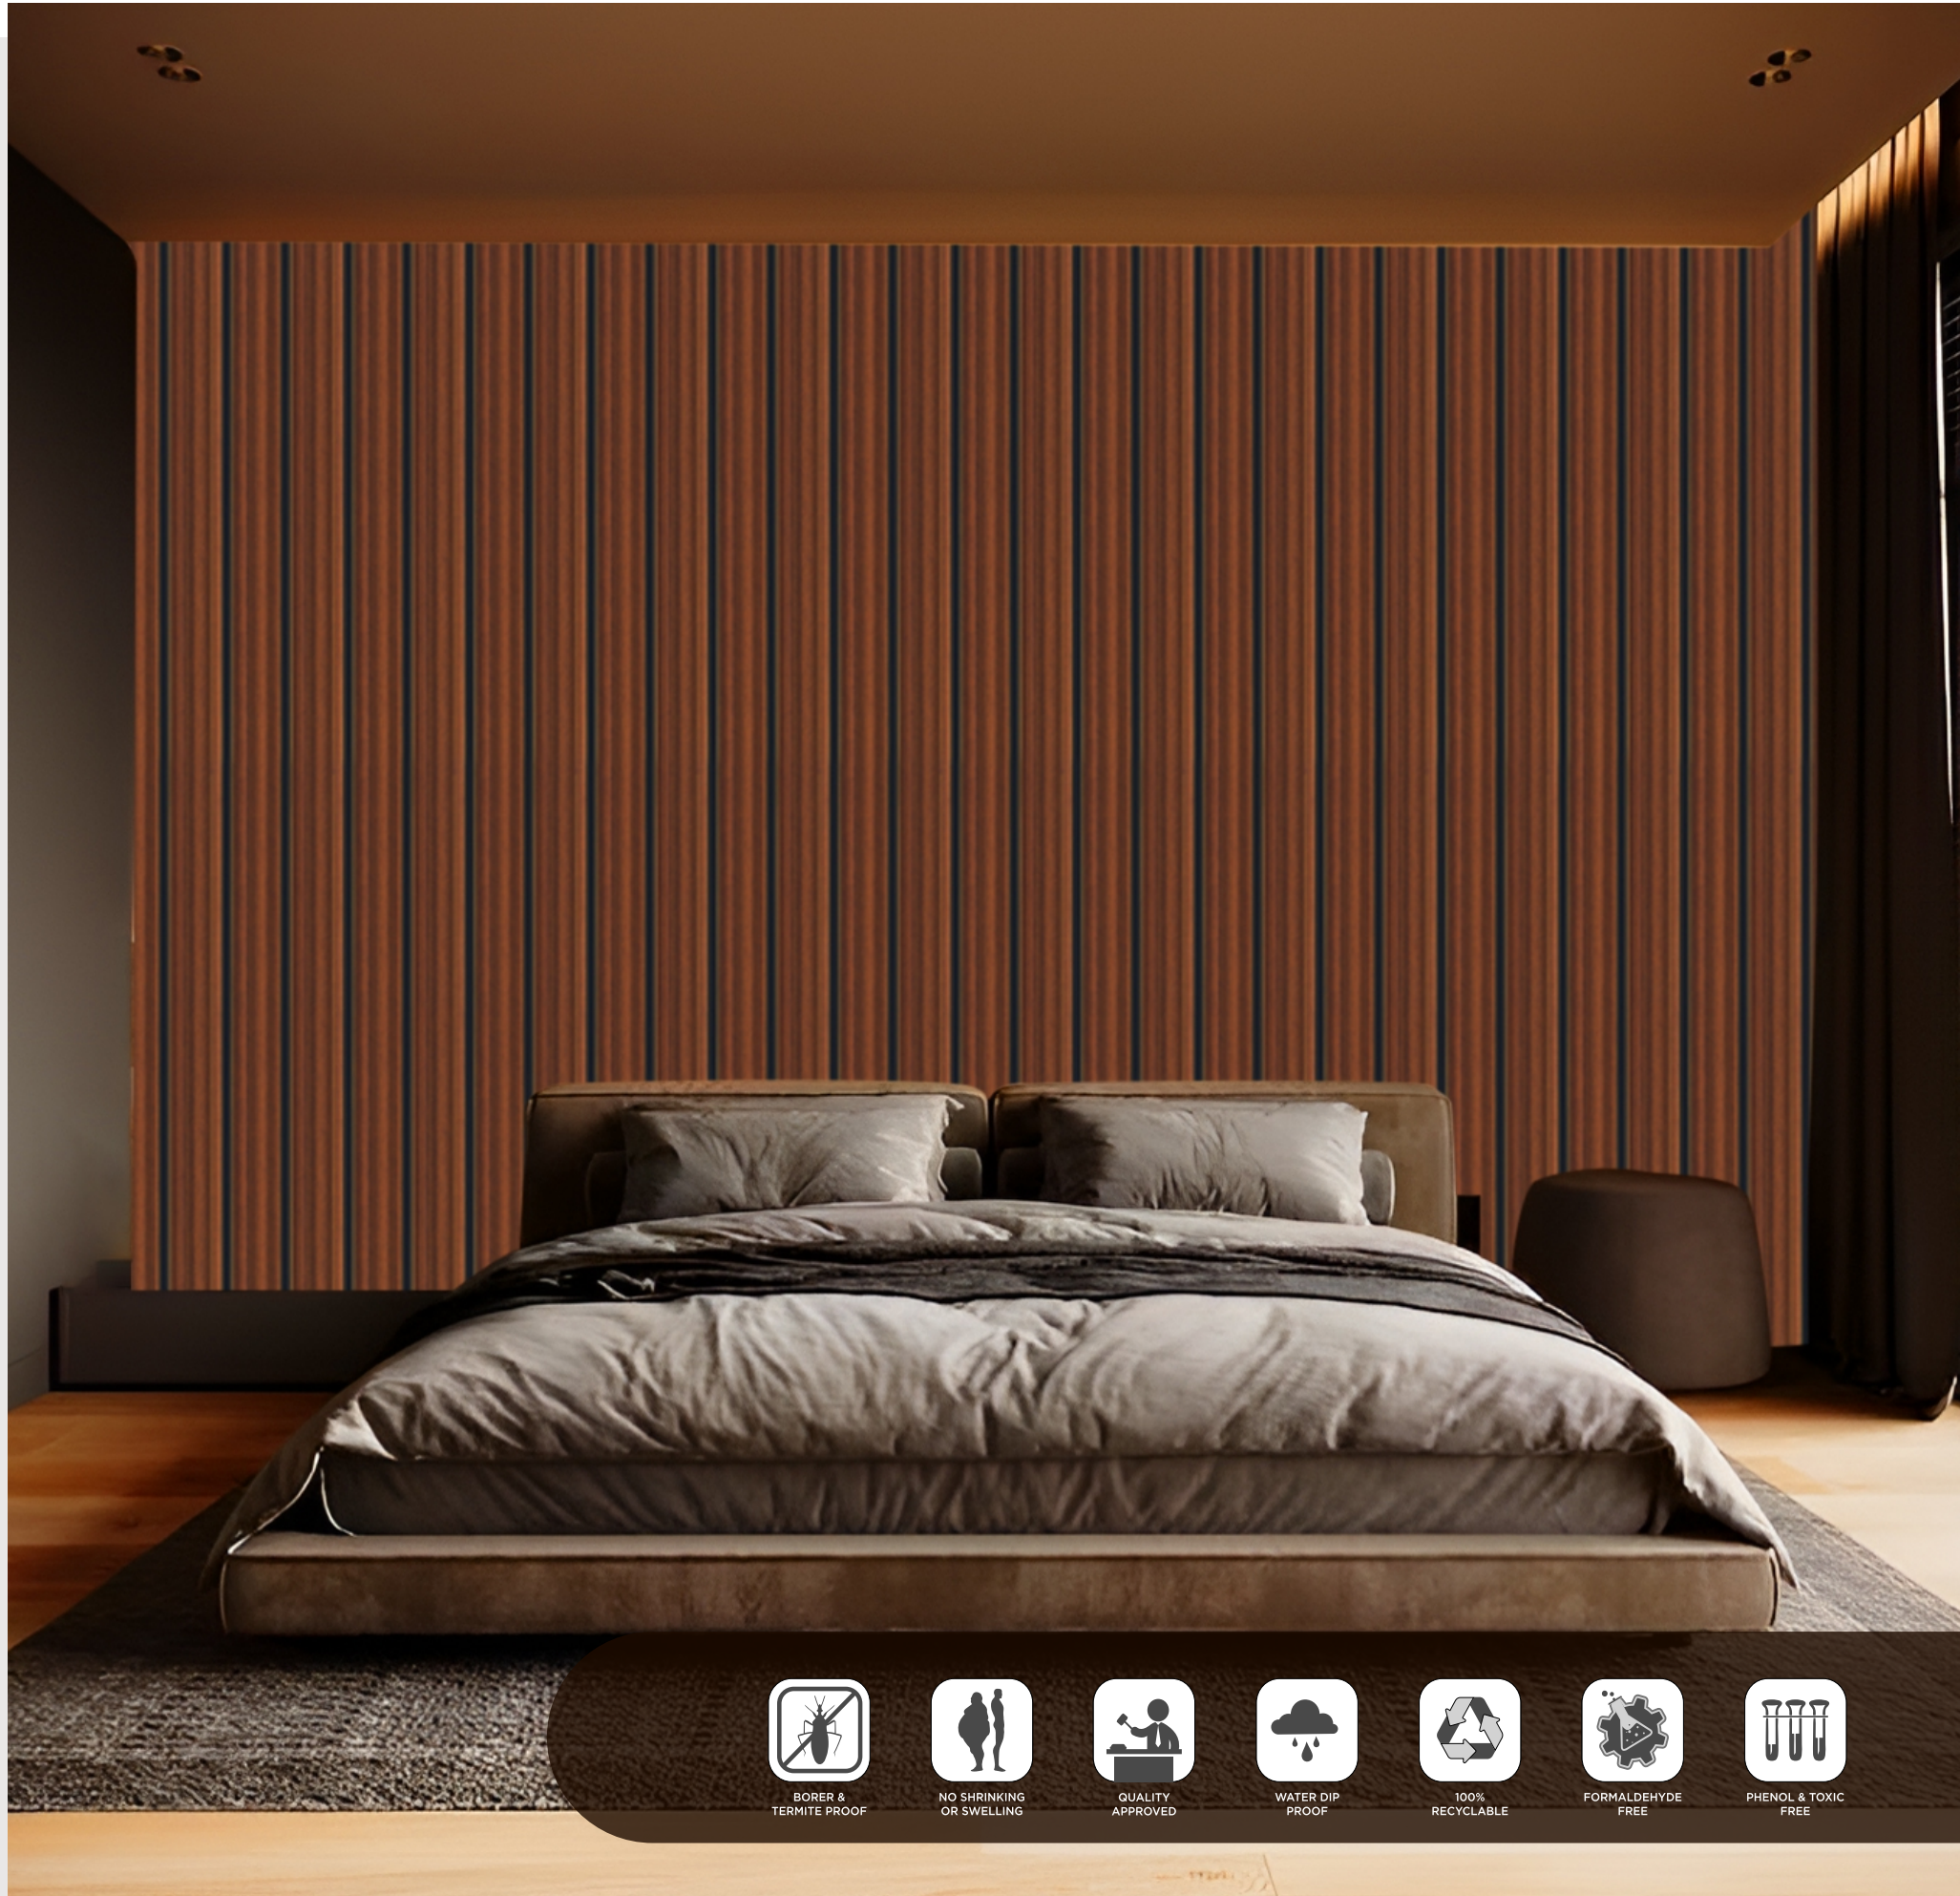

LOUVERS

VOLUME 01

BORER & TERMITE PROOF

NO SHRINKING OR SWELLING

QUALITY APPROVED

WATER DIP PROOF

100% RECYCLABLE

FORMALDEHYDE FREE

PHENOL & TOXIC FREE