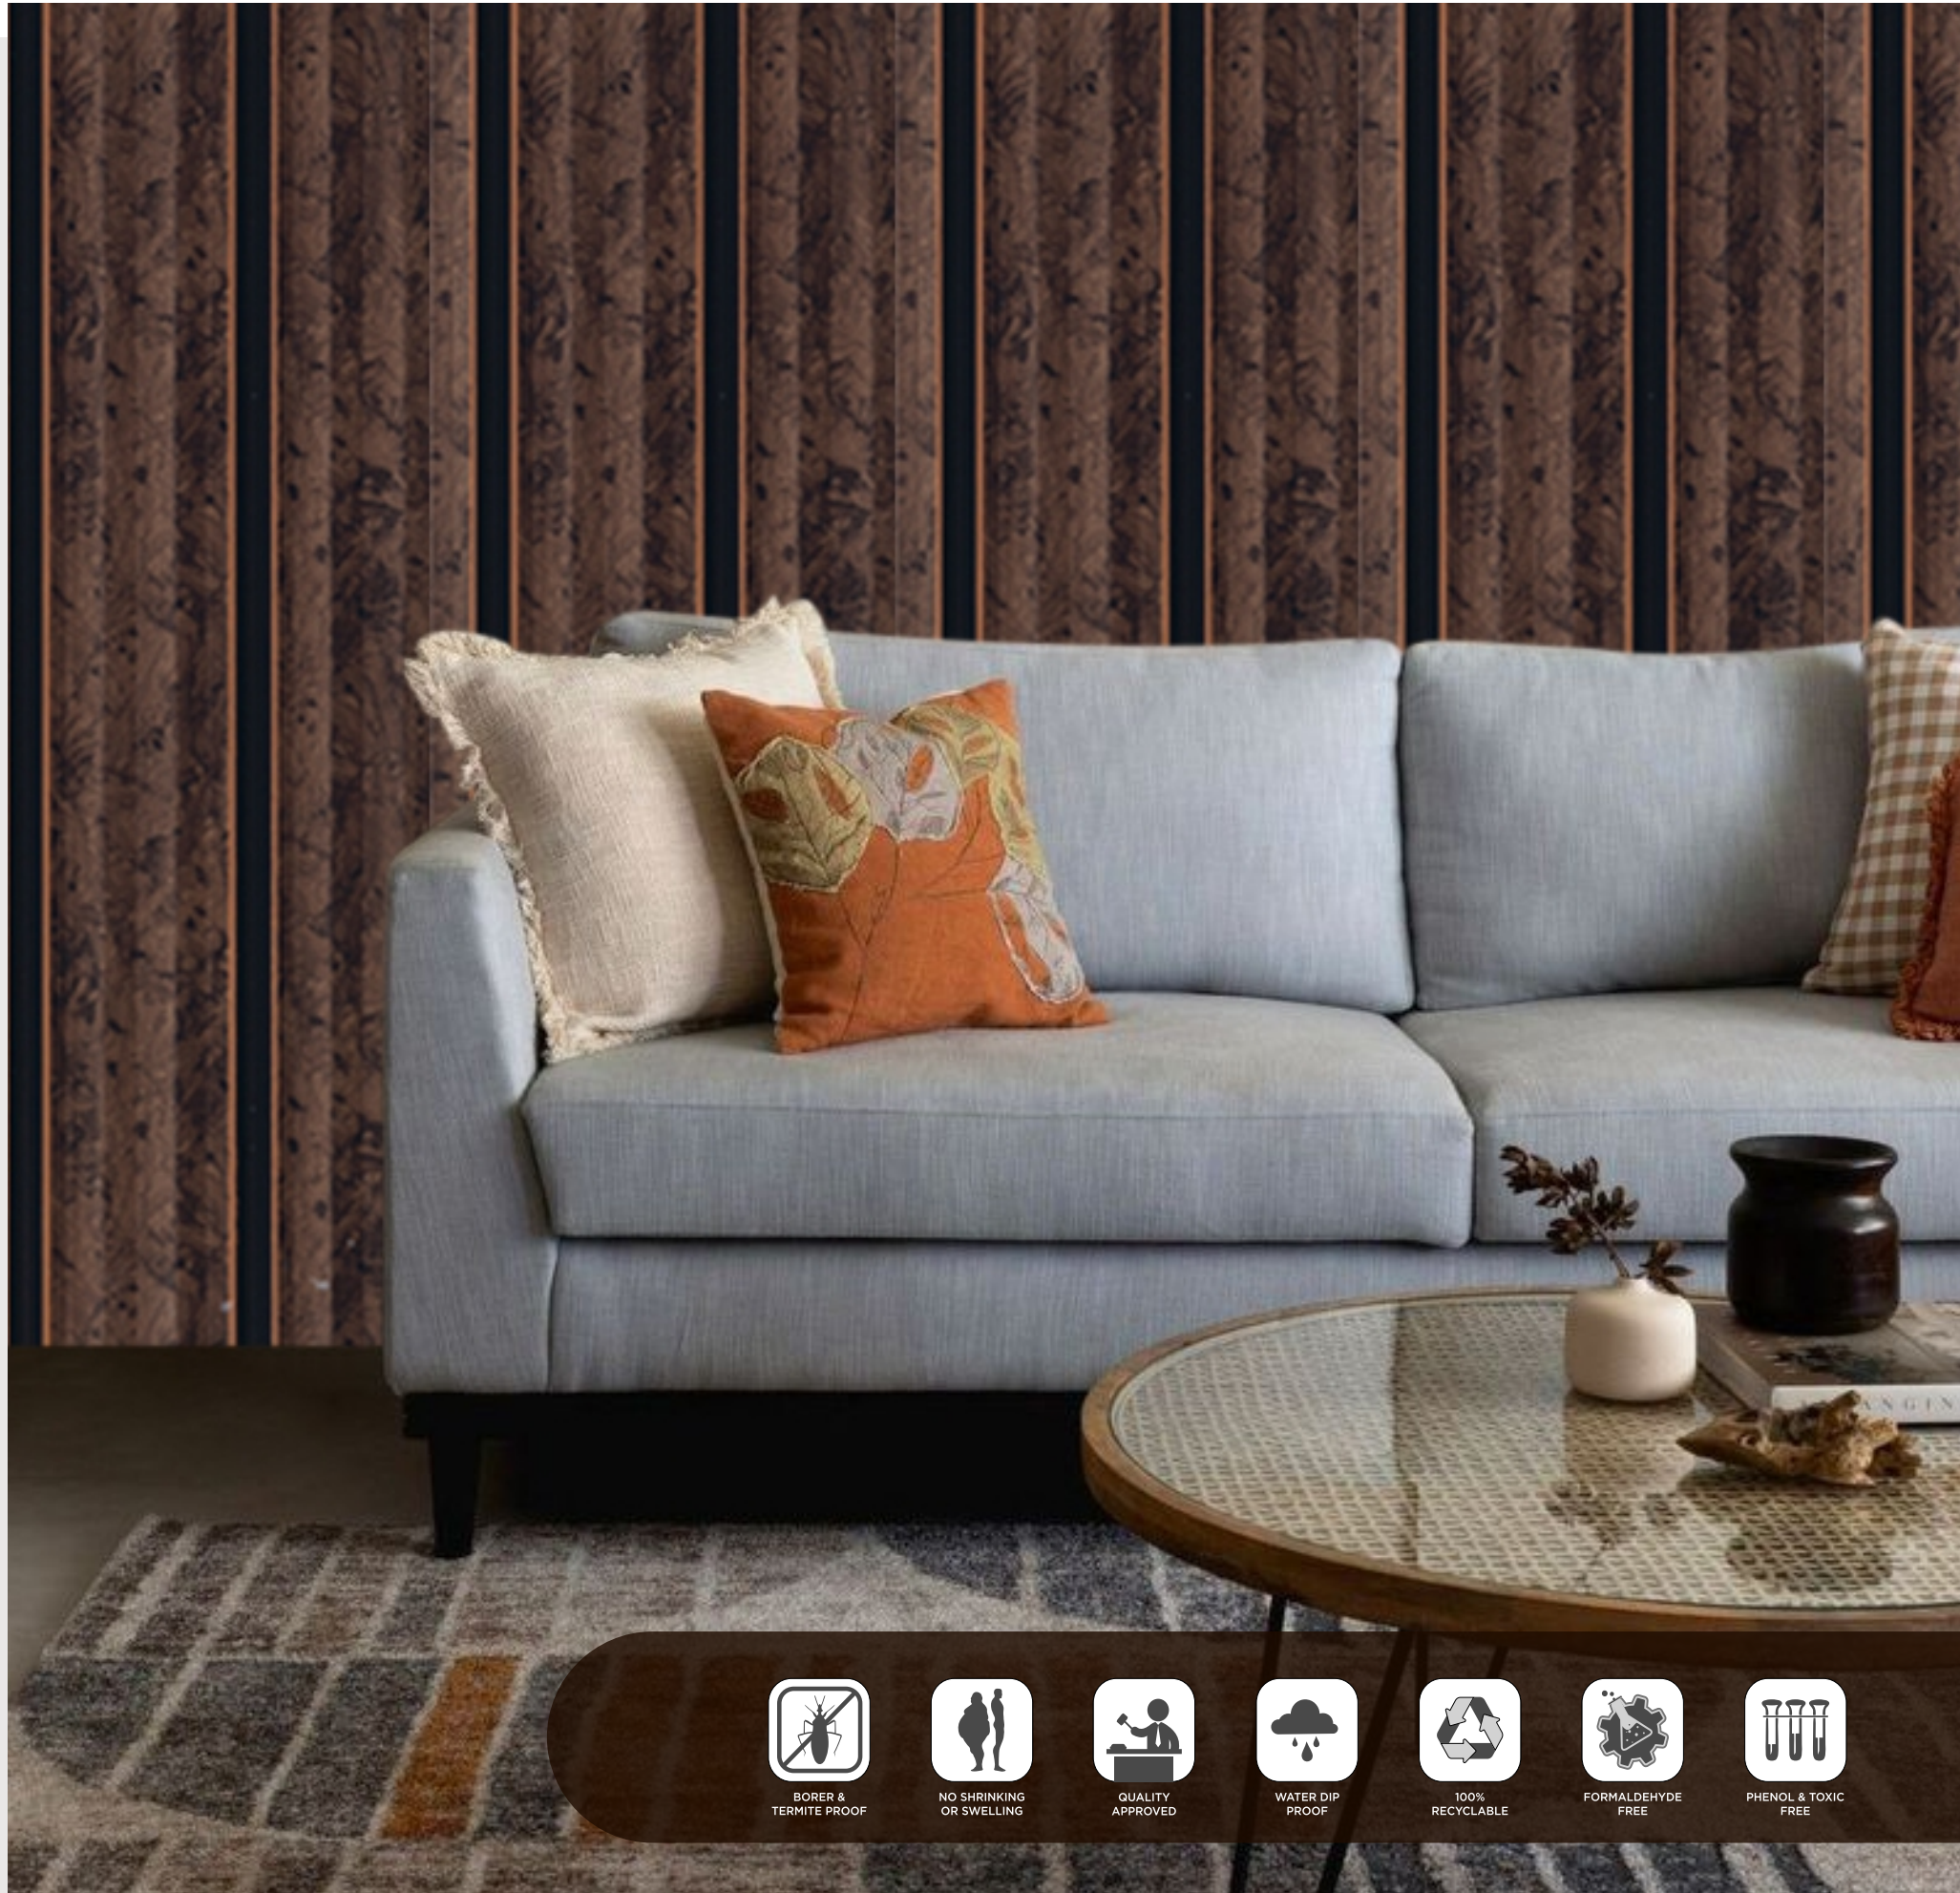

LOUVERS

VOLUME 01

- BORER & TERMITE PROOF
- NO SHRINKING OR SWELLING
- QUALITY APPROVED
- WATER DIP PROOF
- 100% RECYCLABLE
- FORMALDEHYDE FREE
- PHENOL & TOXIC FREE