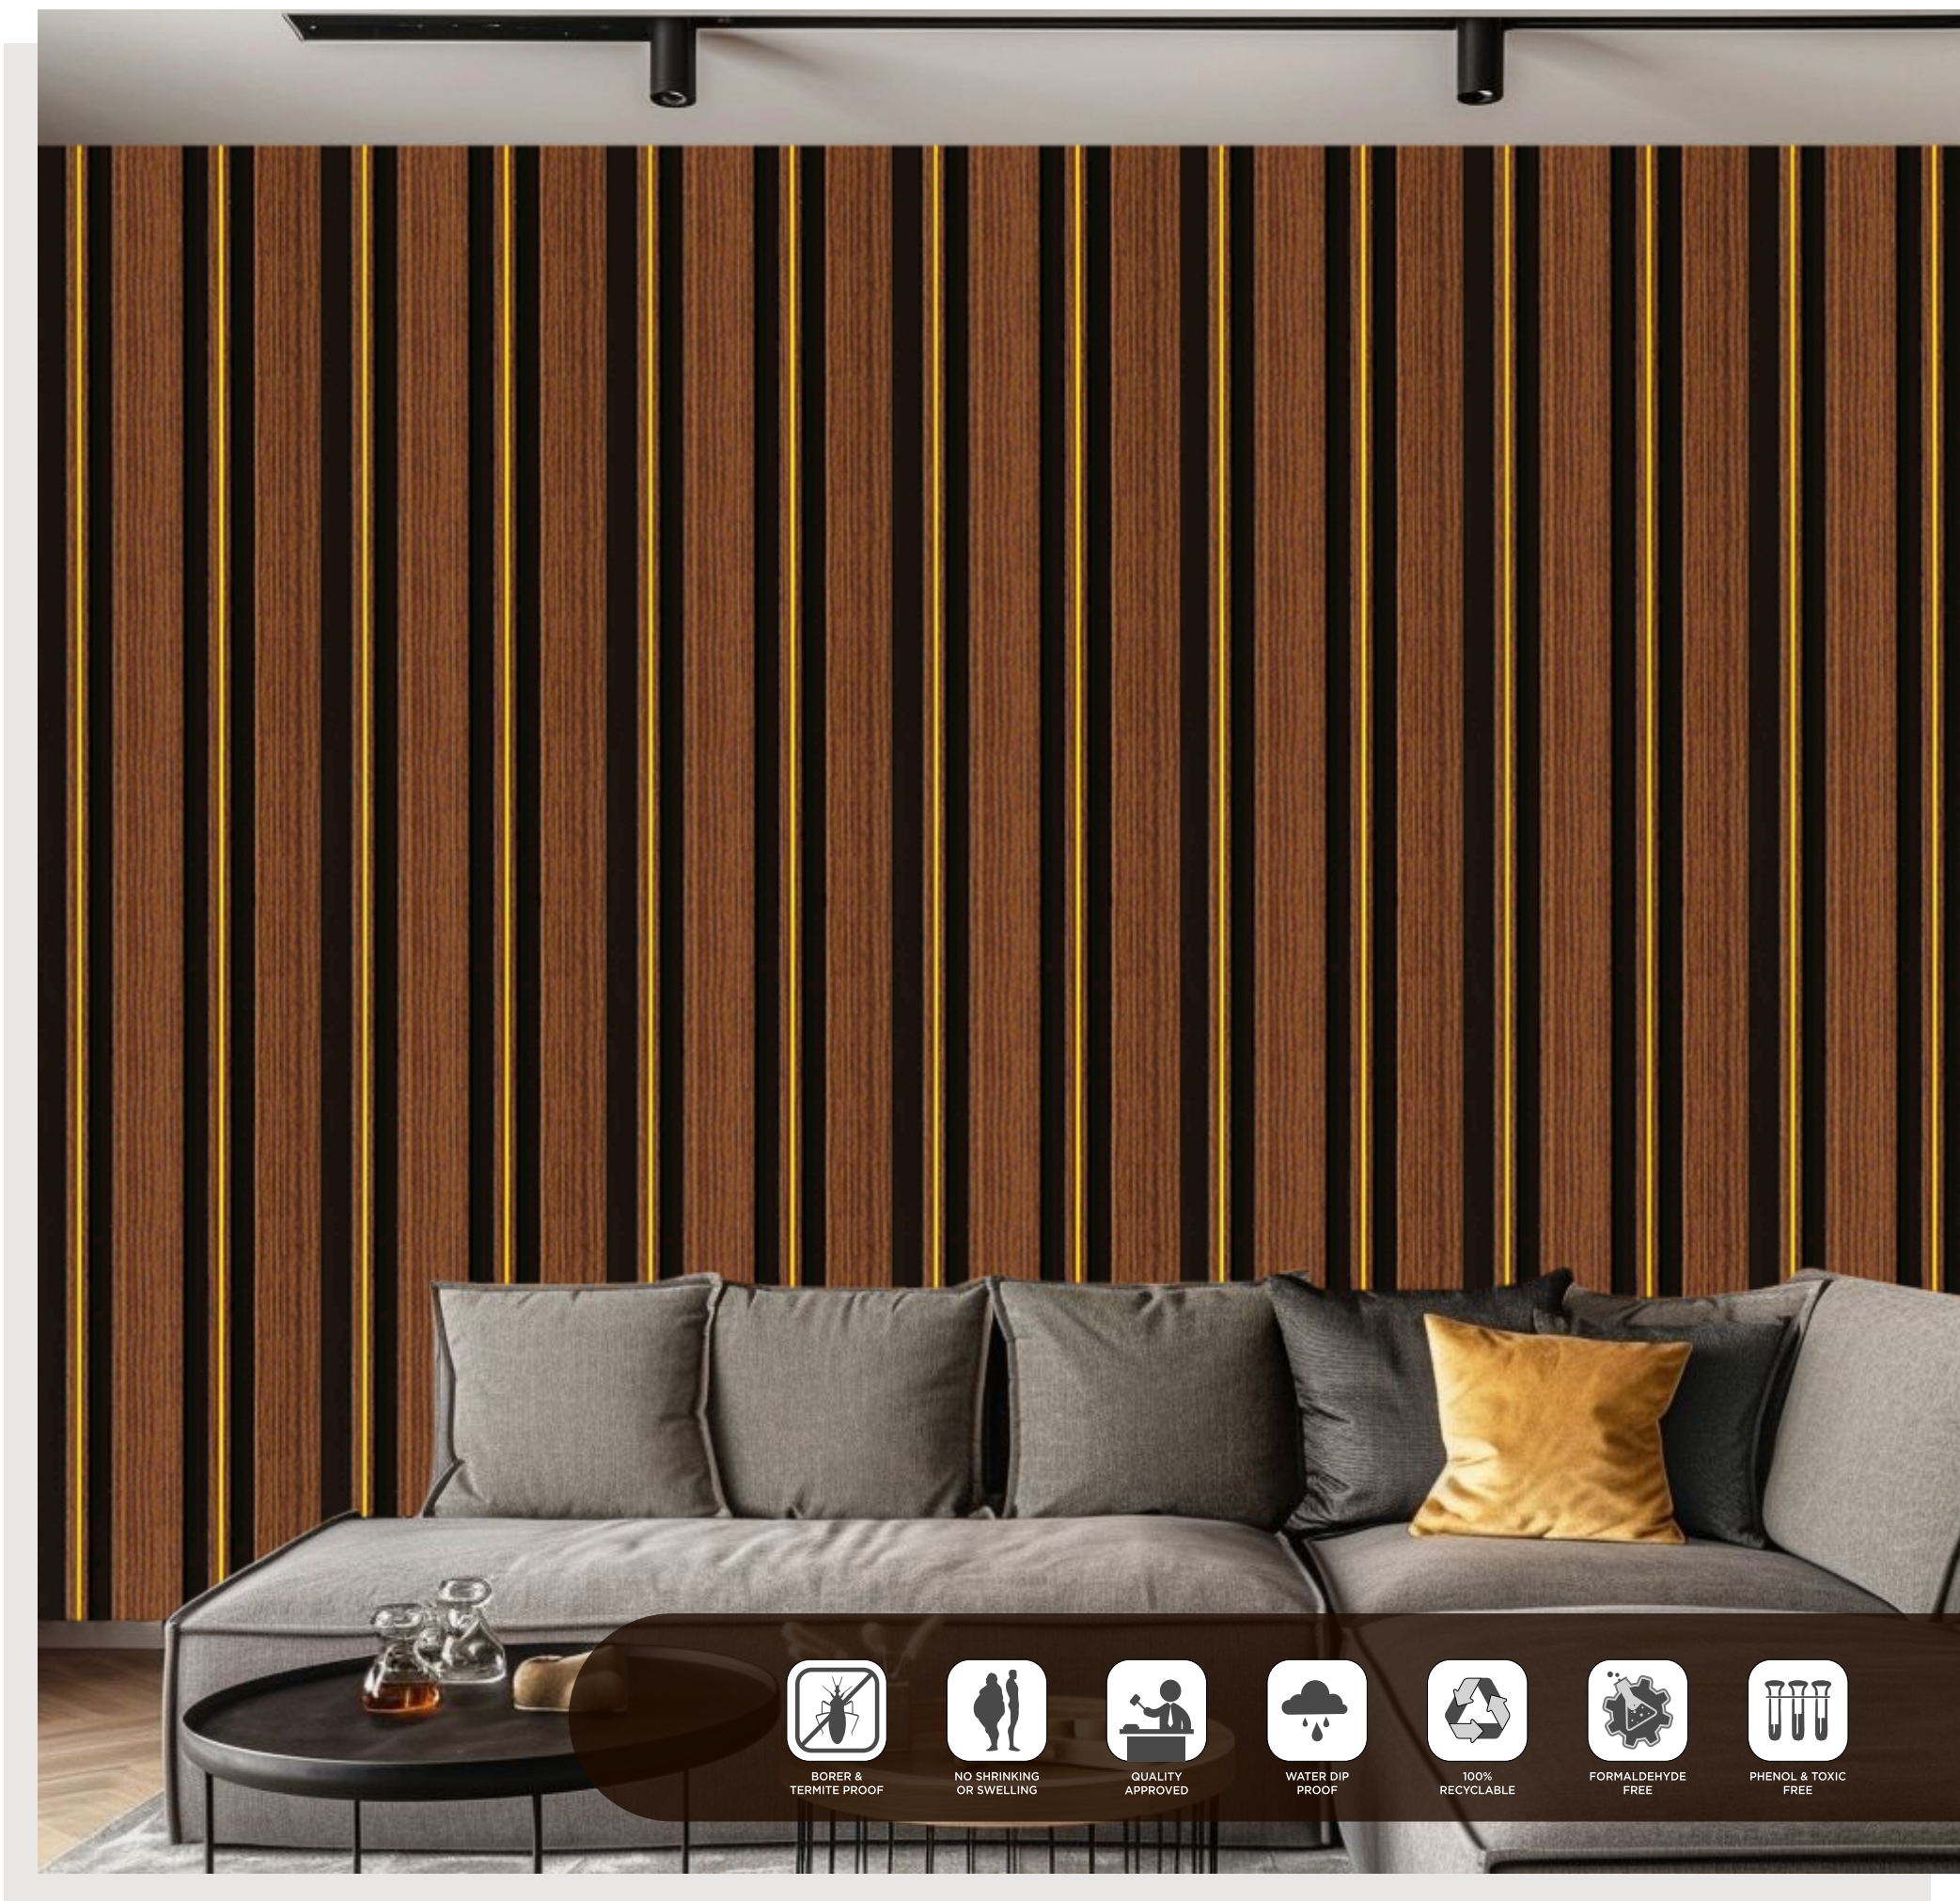

QUALITY
APPROVED

WATER DIP
PROOF

100%
RECYCLABLE

FORMALDEHYDE
FREE

PHENOL & TOXIC
FREE

GA-109
Size 8ftx1ft

GA-110
Size : 8ftx1ft

BORER &
TERMITE PROOF