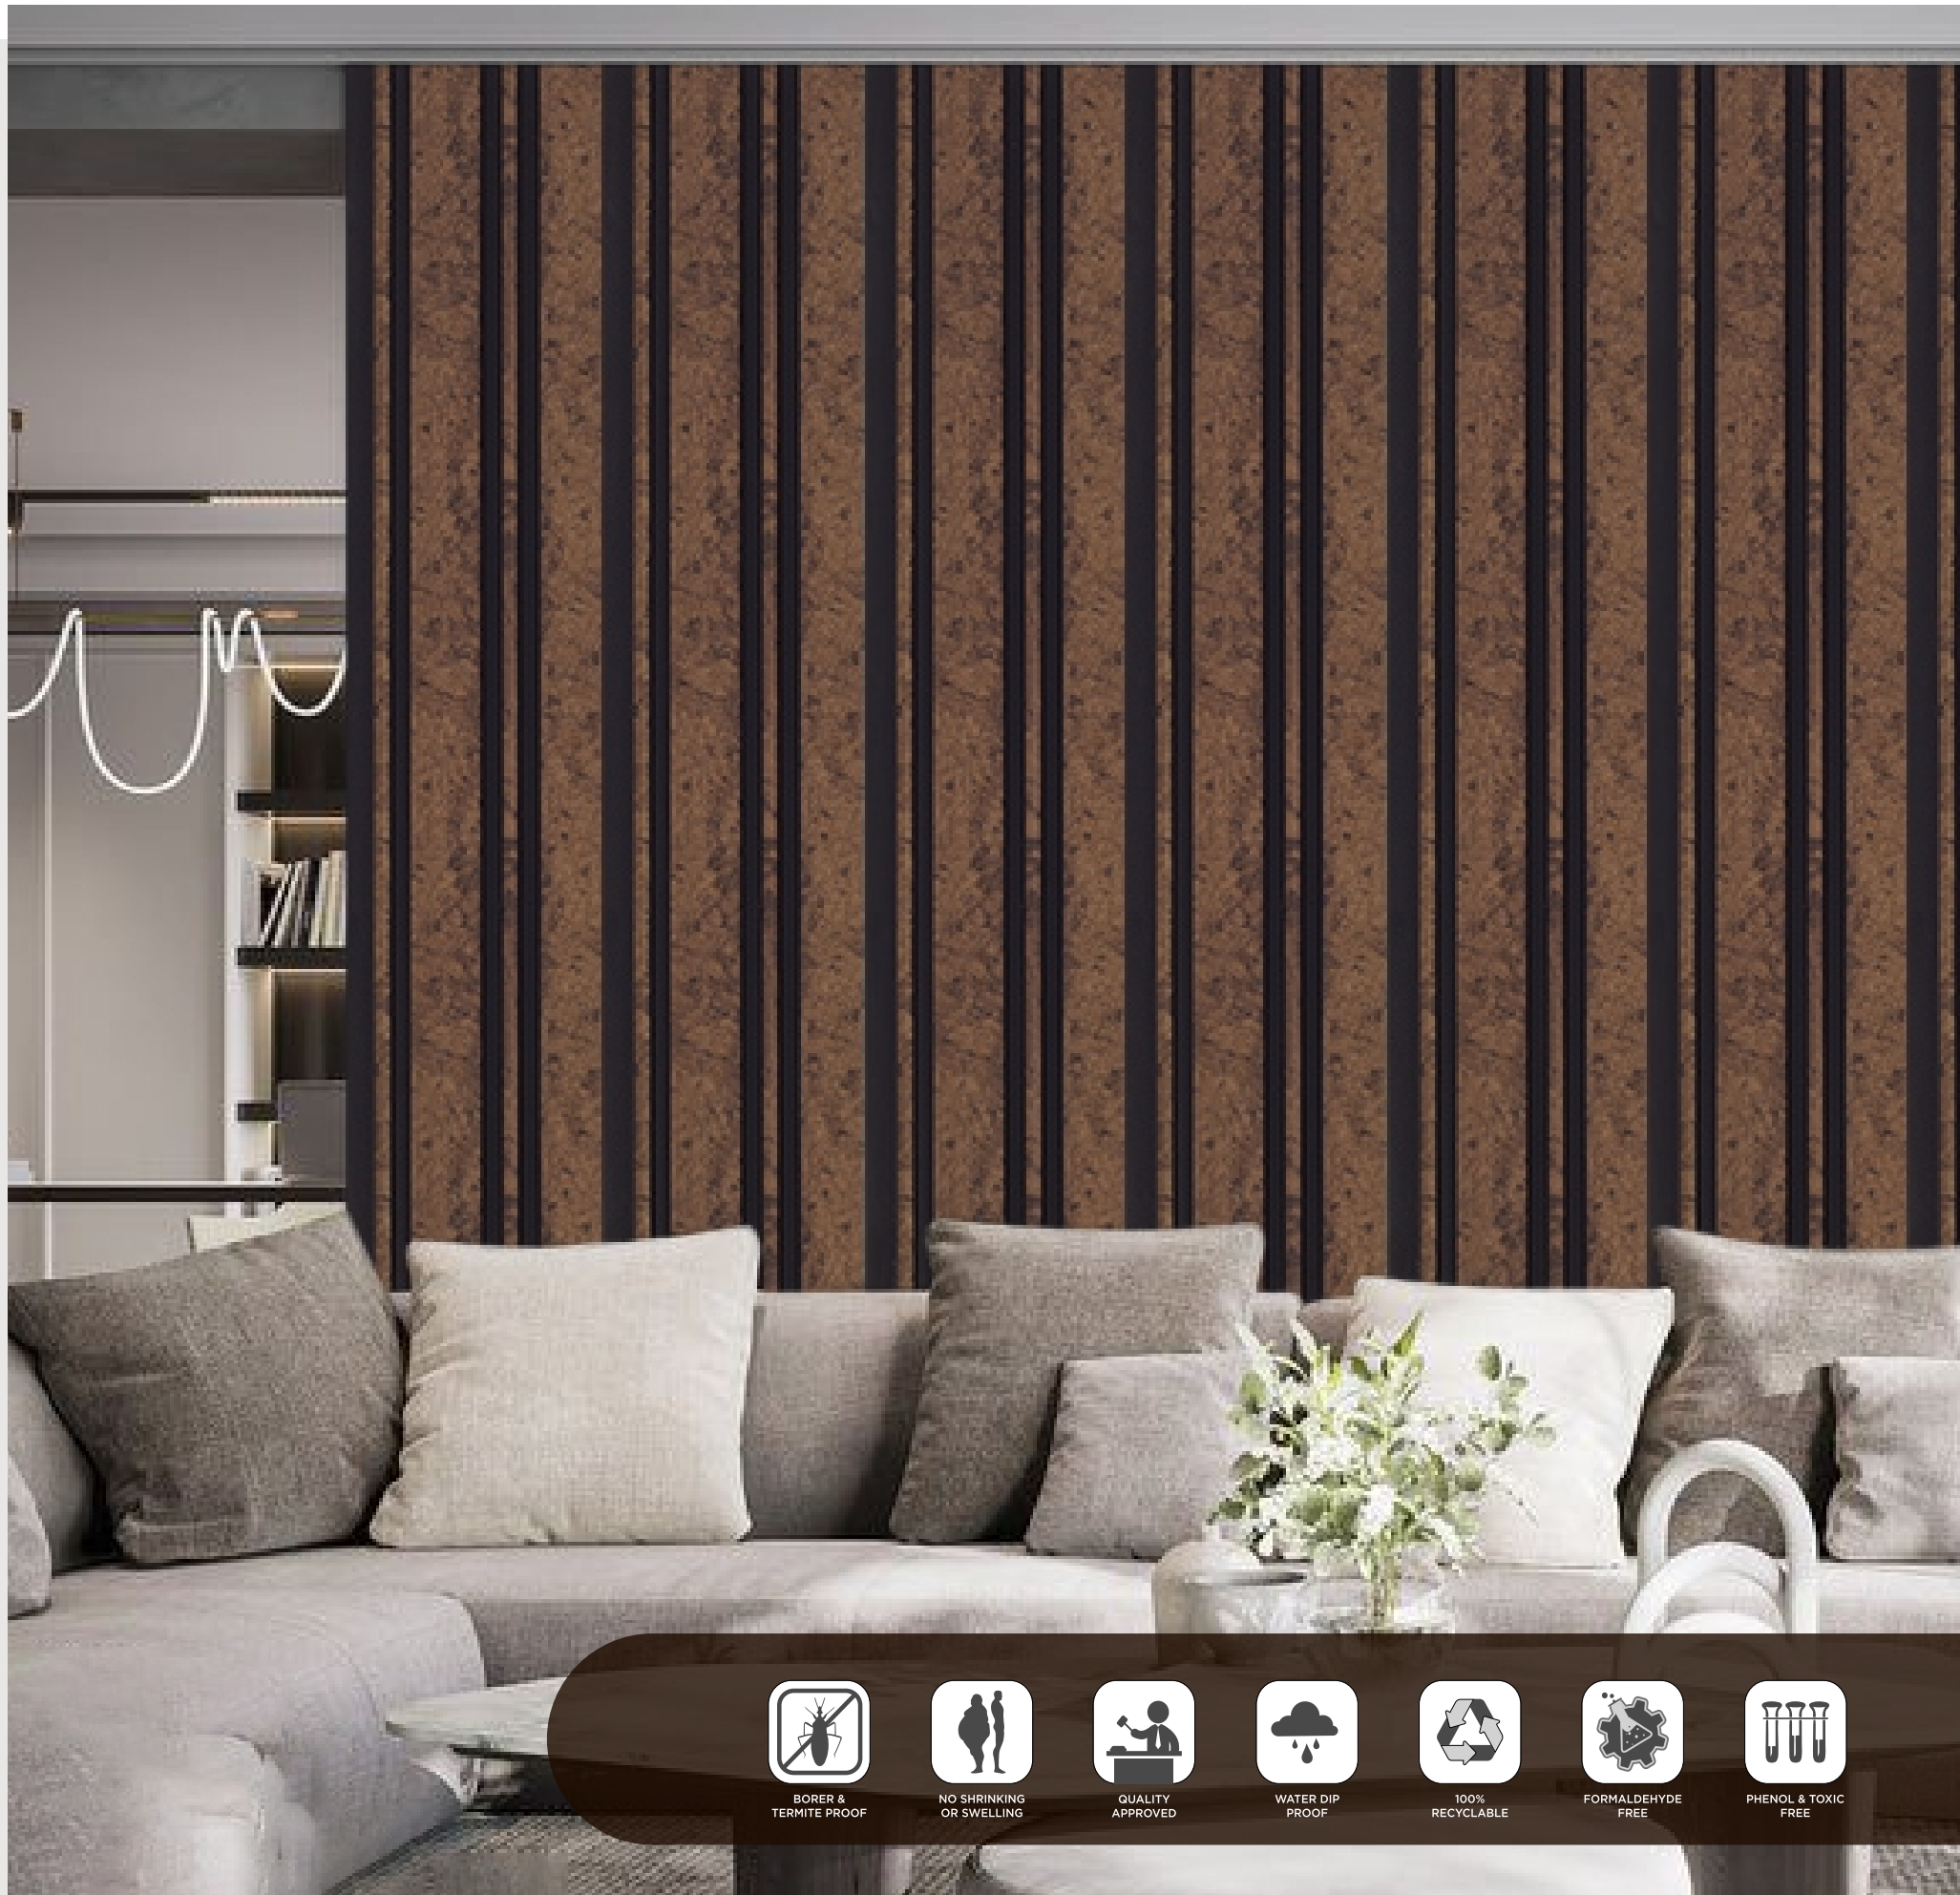

WATER DIP
PROOF

100%
RECYCLABLE

FORMALDEHYDE
FREE

PHENOL & TOXIC
FREE

GA-107
Size 8ftx1ft

GA-108
Size : 8ftx1ft

BORER &
TERMITE PROOF

NO SHRINKING
OR SWELLING