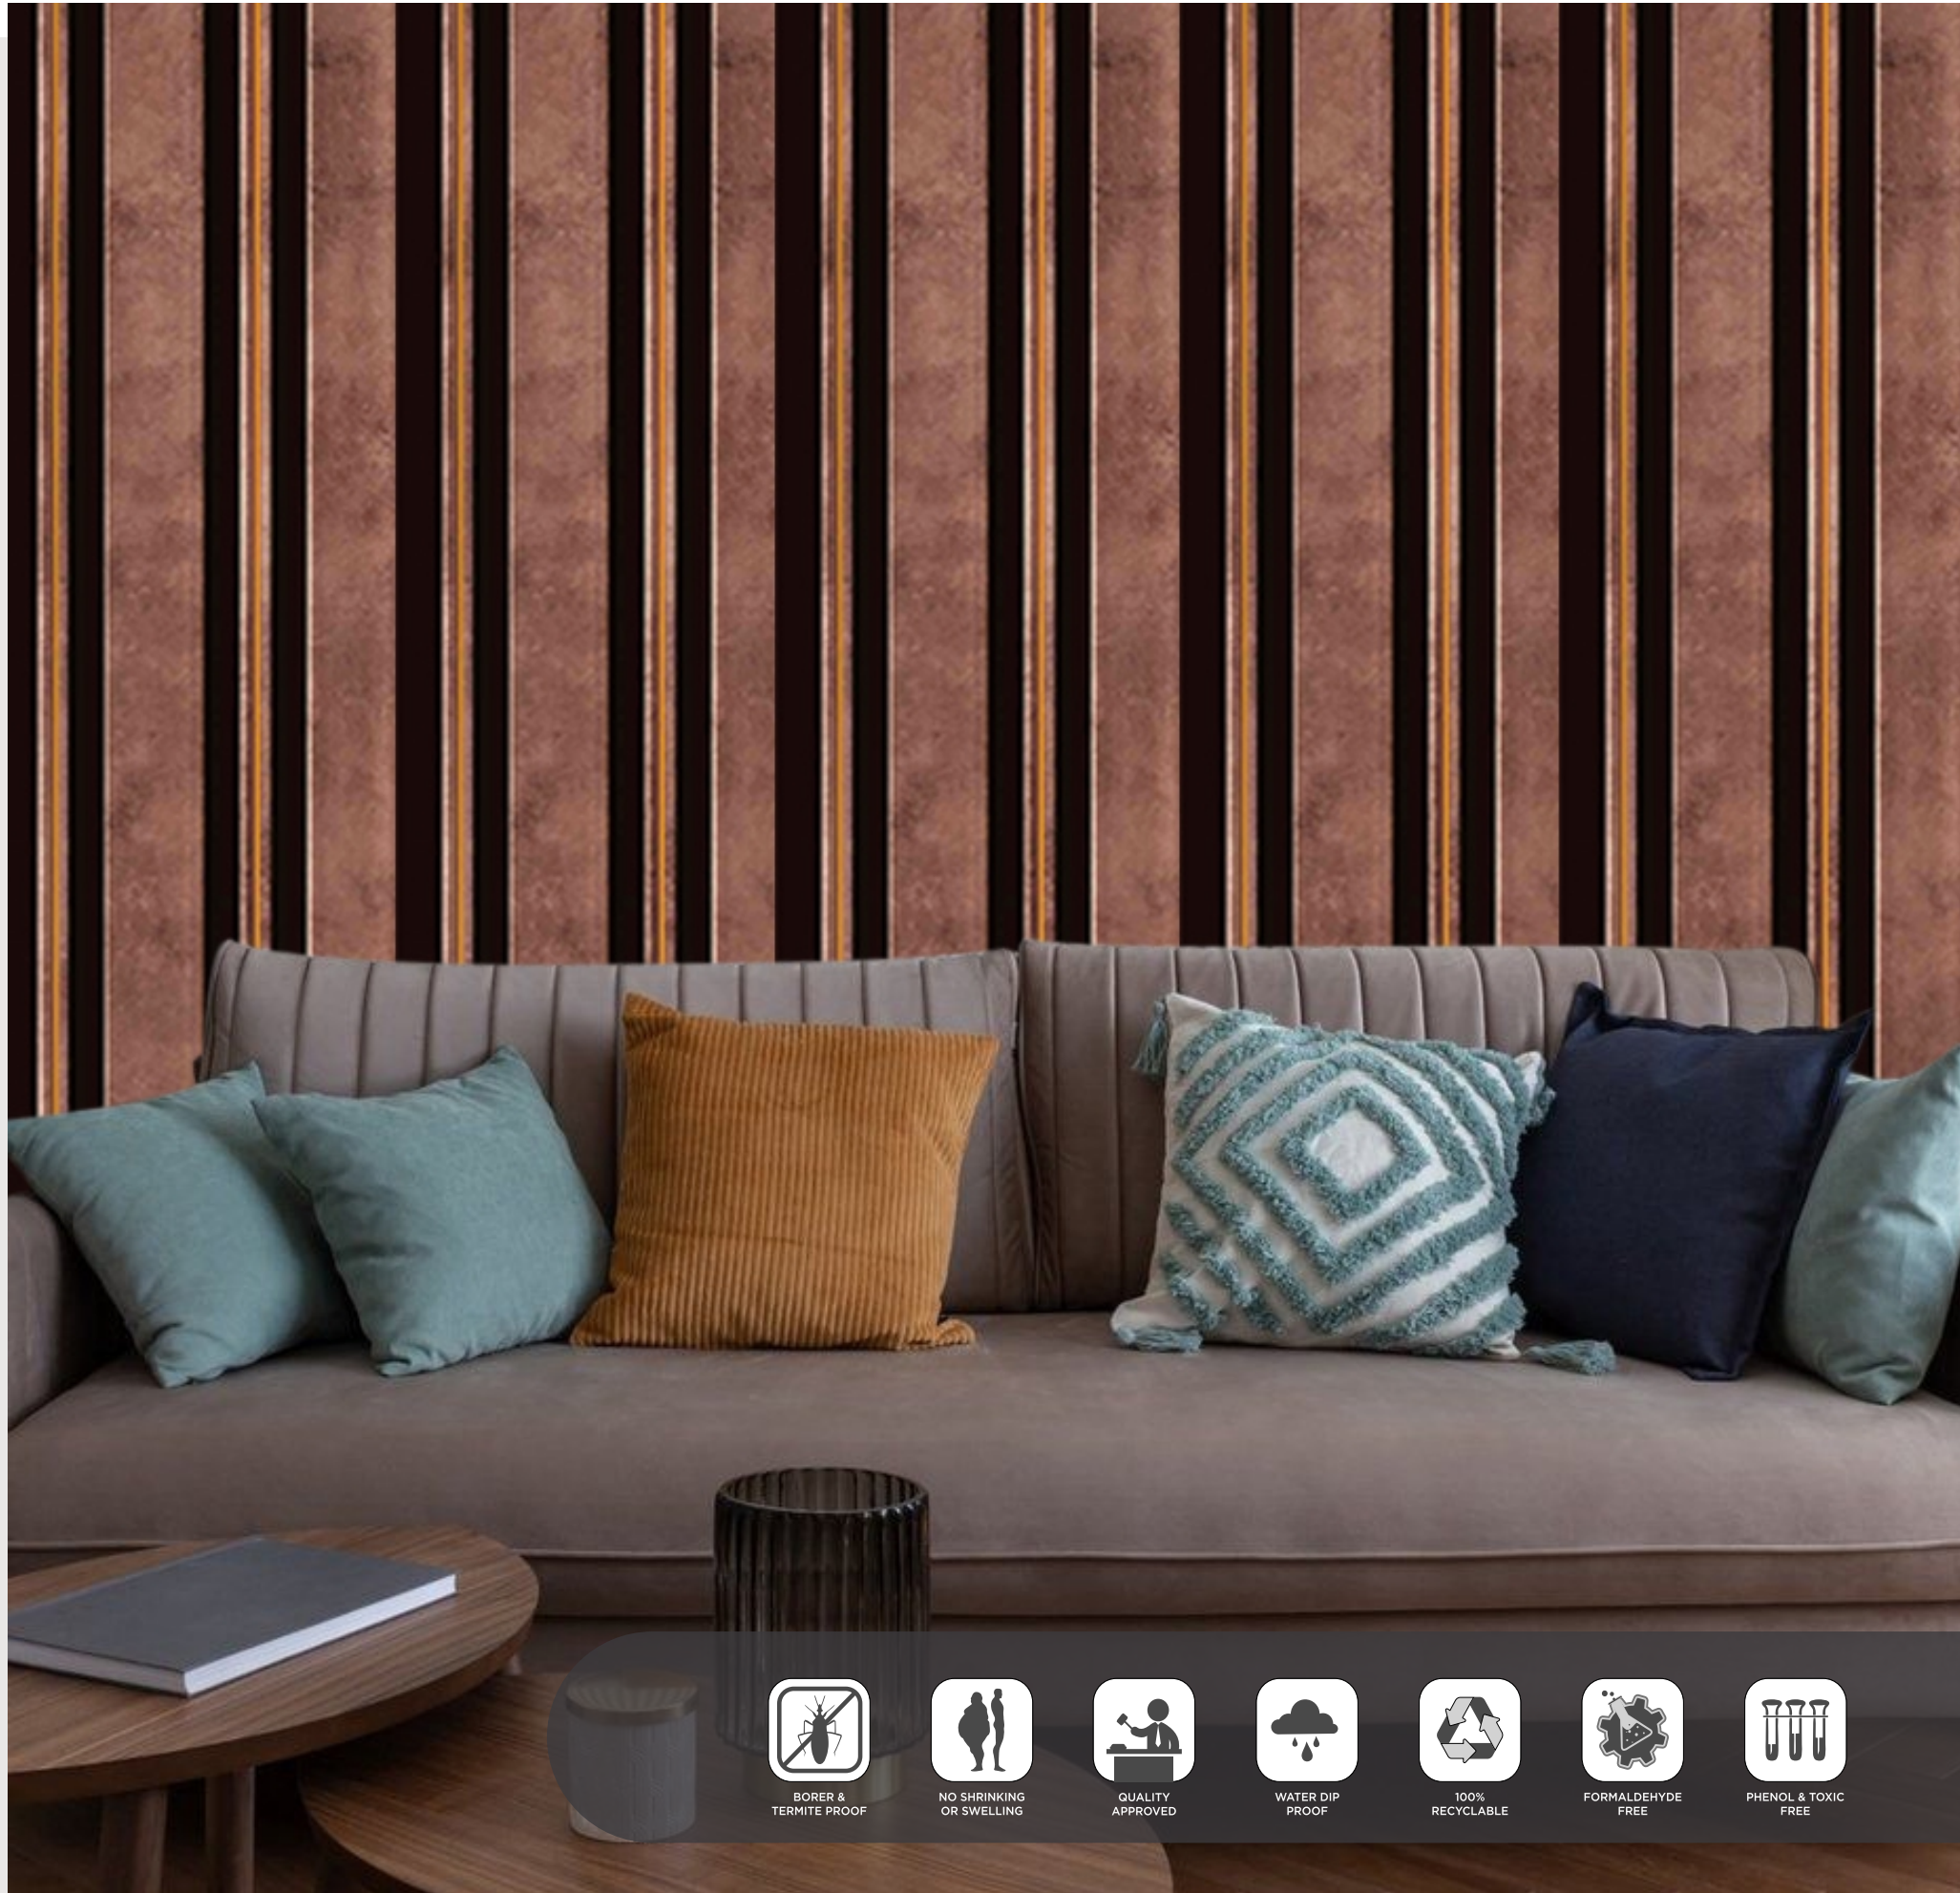

BORER &
TERMITE PROOF

NO SHRINKING
OR SWELLING

QUALITY
APPROVED

WATER DIP
PROOF

100%
RECYCLABLE

FORMALDEHYDE
FREE

PHENOL & TOXIC
FREE