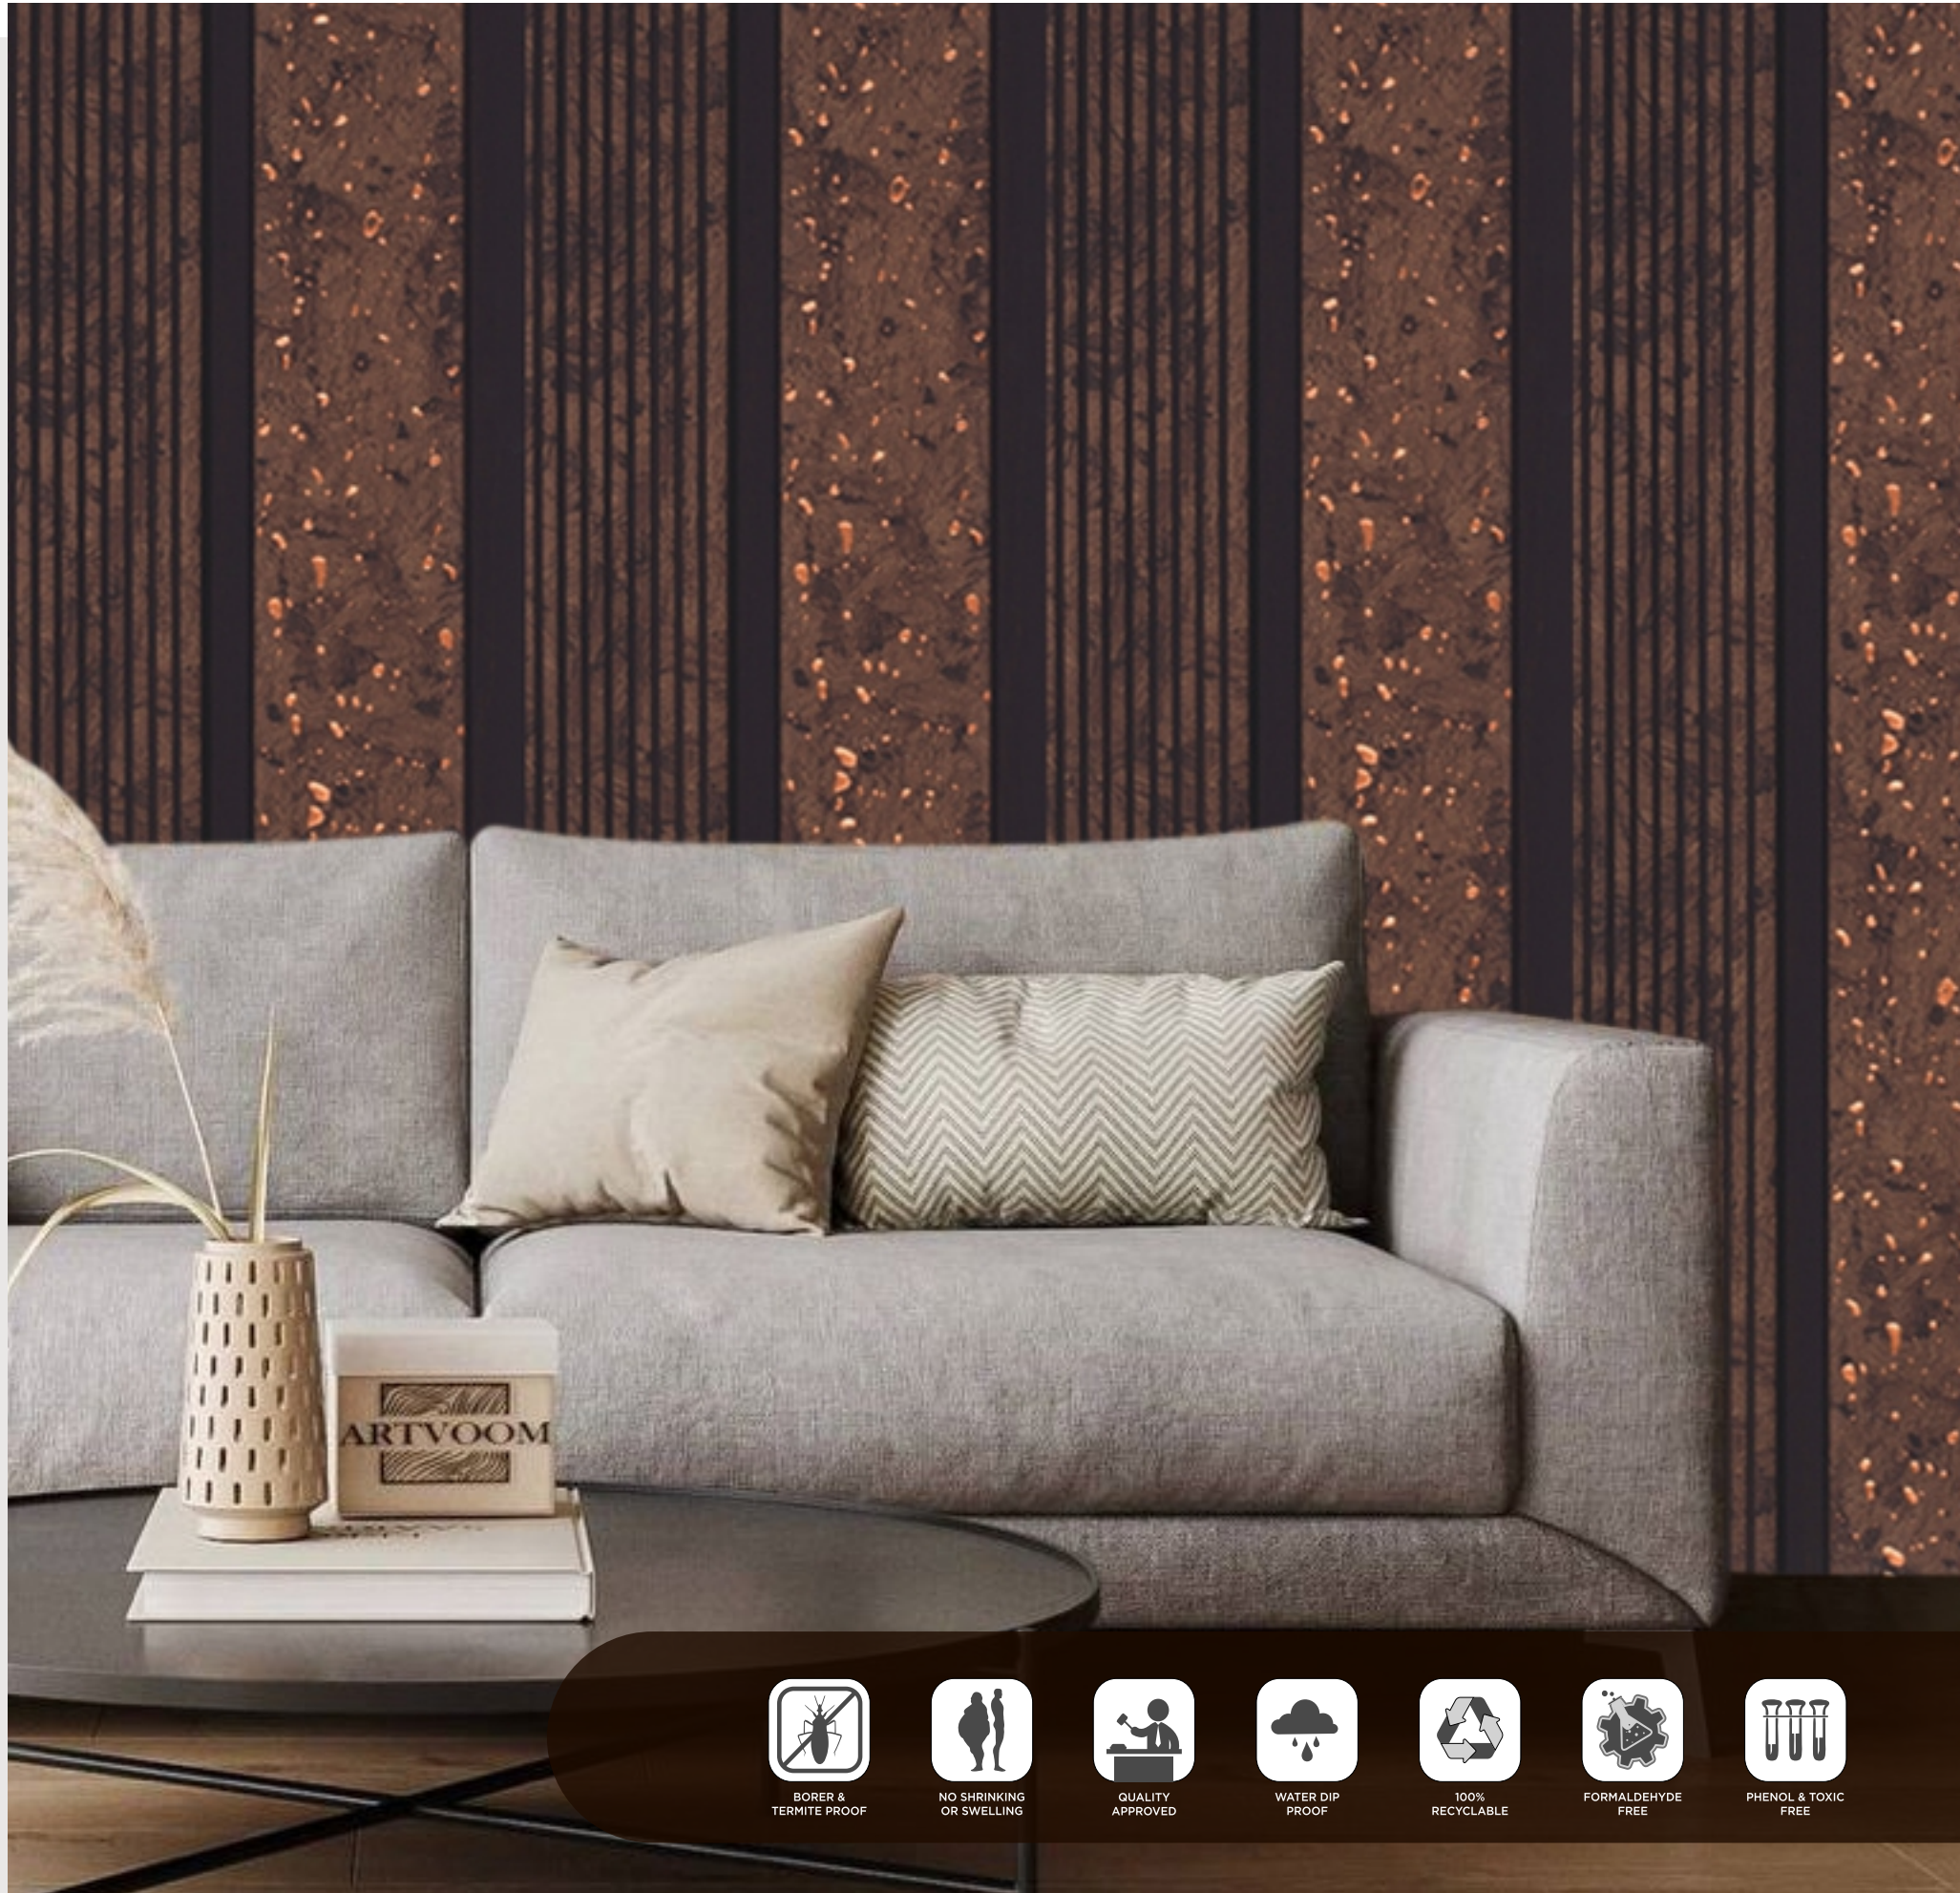

GA-101
Size 8ftx1ft

GA-102
Size : 8ftx1ft

GA-103
Size 8ftx1ft

GA-104
Size : 8ftx1ft

BORER & TERMITE PROOF

NO SHRINKING OR SWELLING

QUALITY APPROVED

WATER DIP PROOF