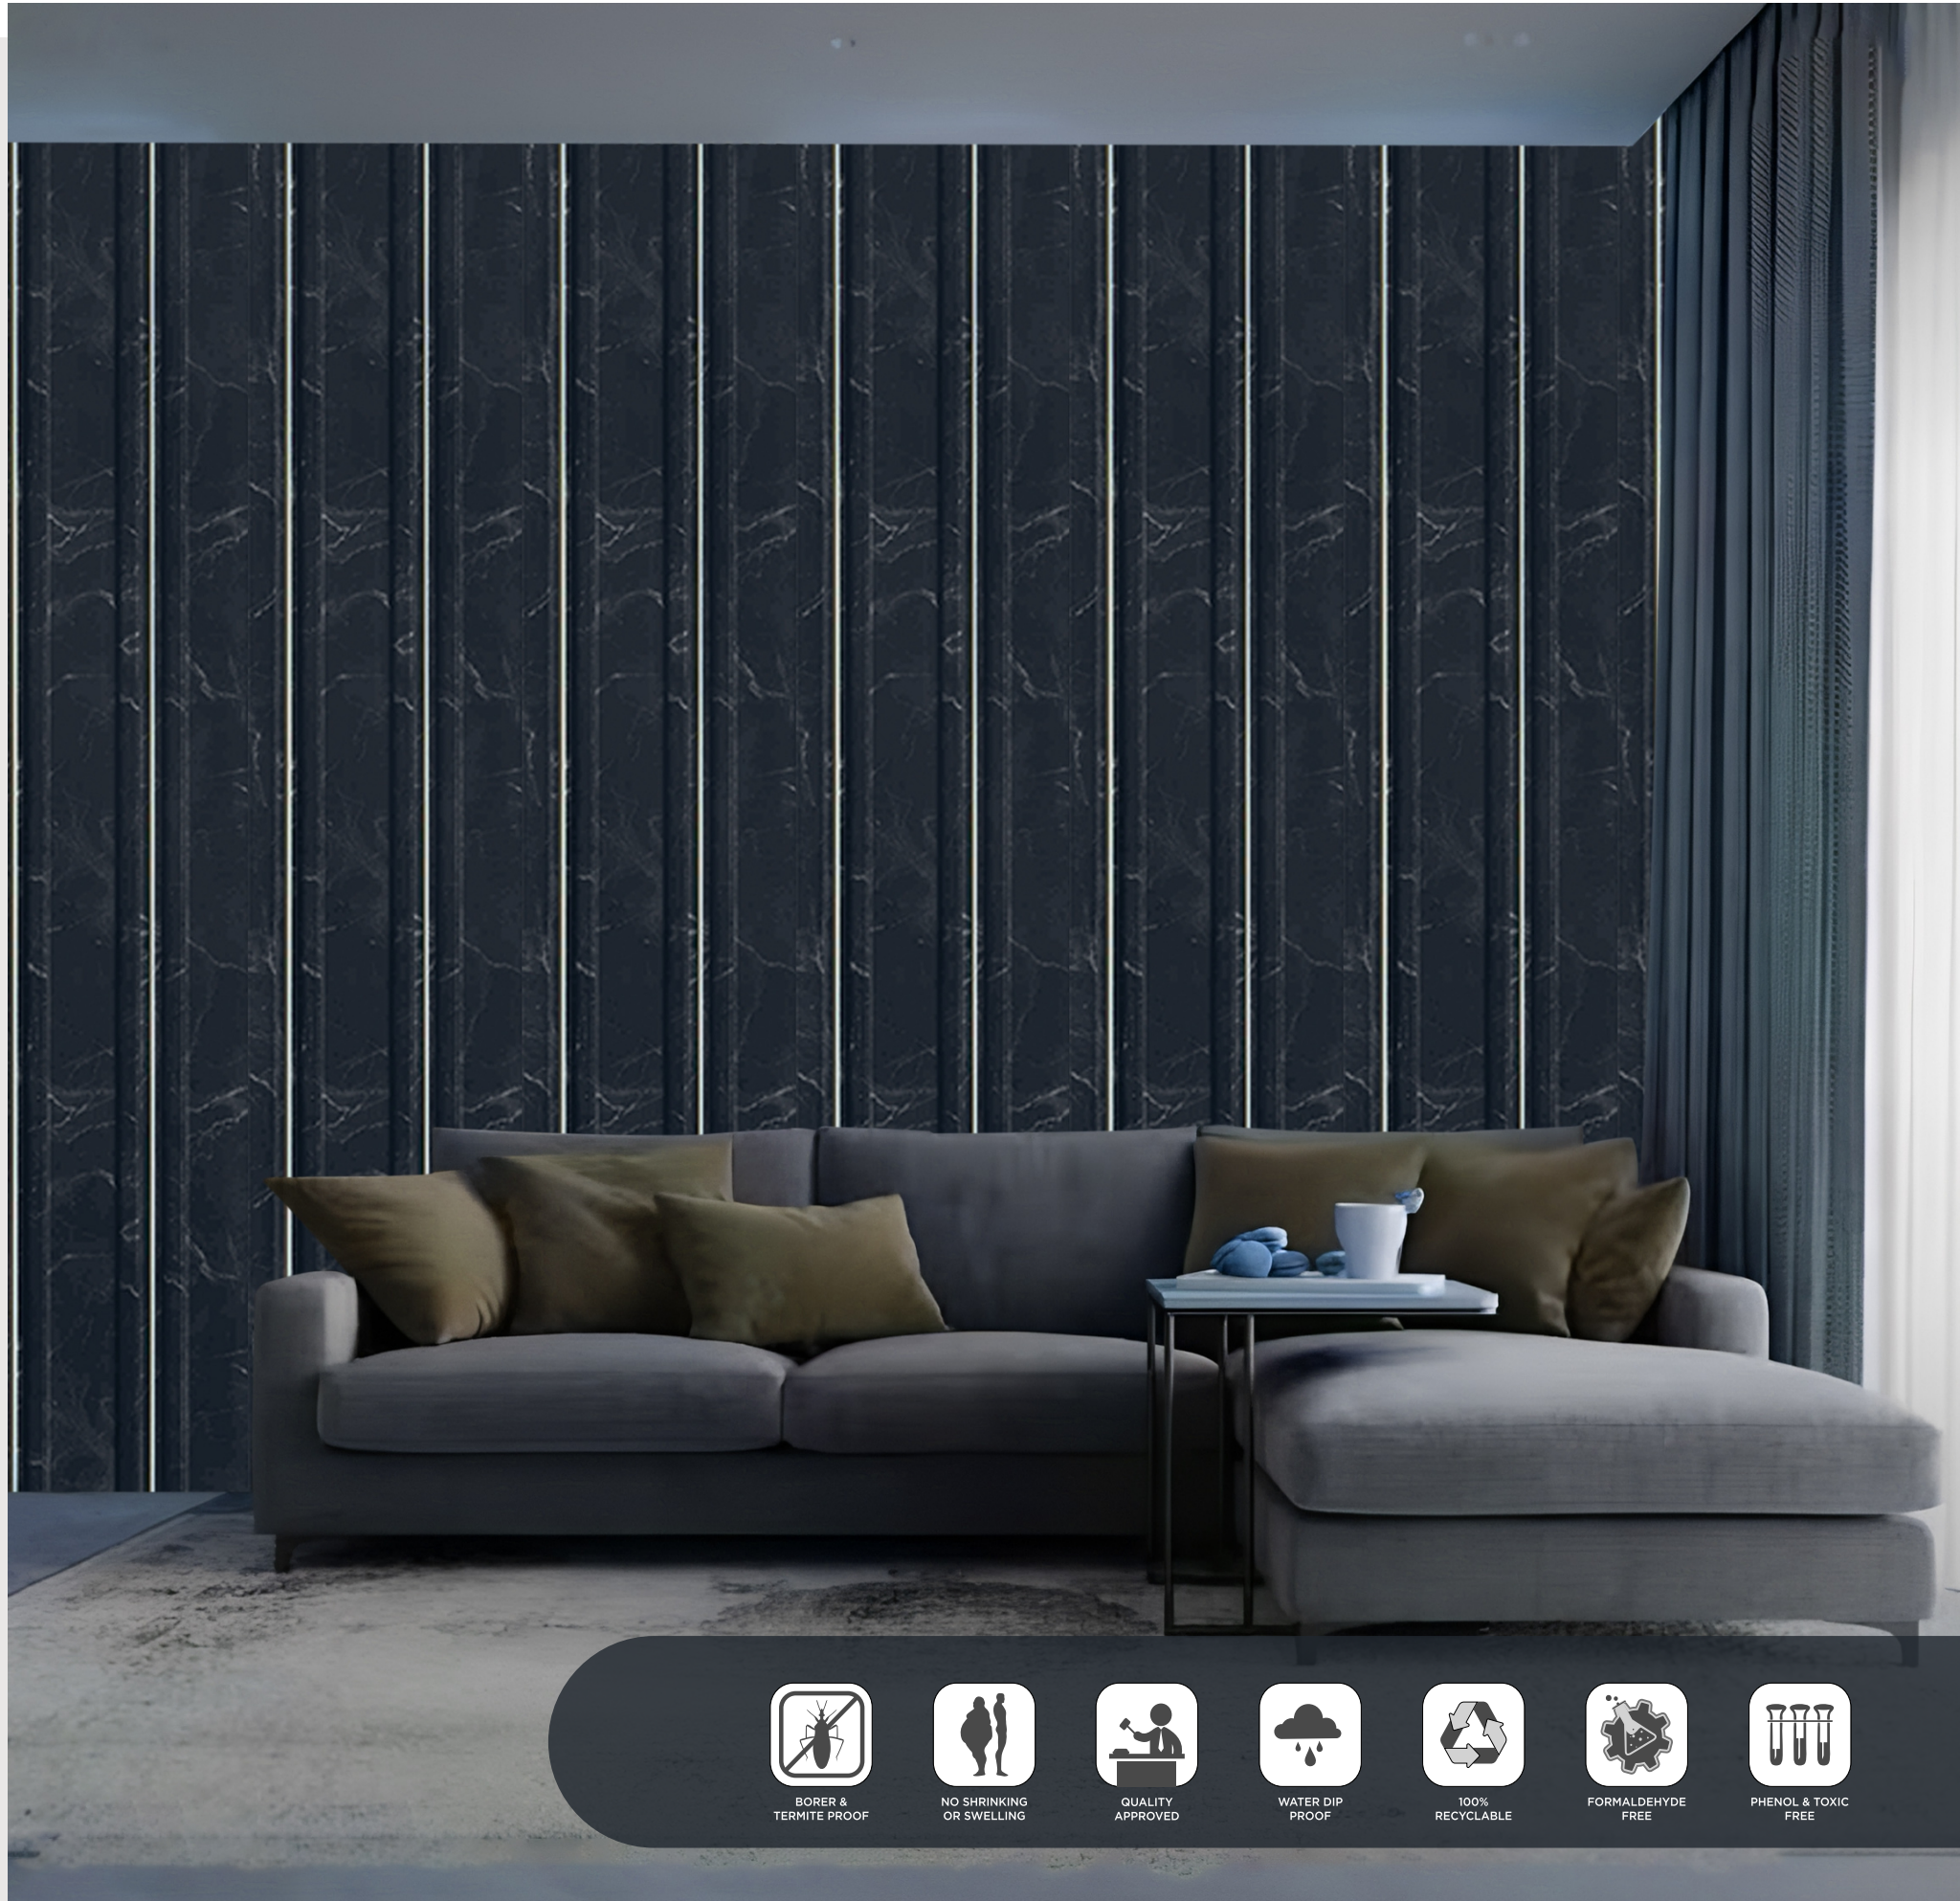

NO SHRINKING
OR SWELLING

QUALITY
APPROVED

WATER DIP
PROOF

100%
RECYCLABLE

FORMALDEHYDE
FREE

PHENOL & TOXIC
FREE

GA-111
Size 8ftx1ft

GA-112
Size : 8ftx1ft