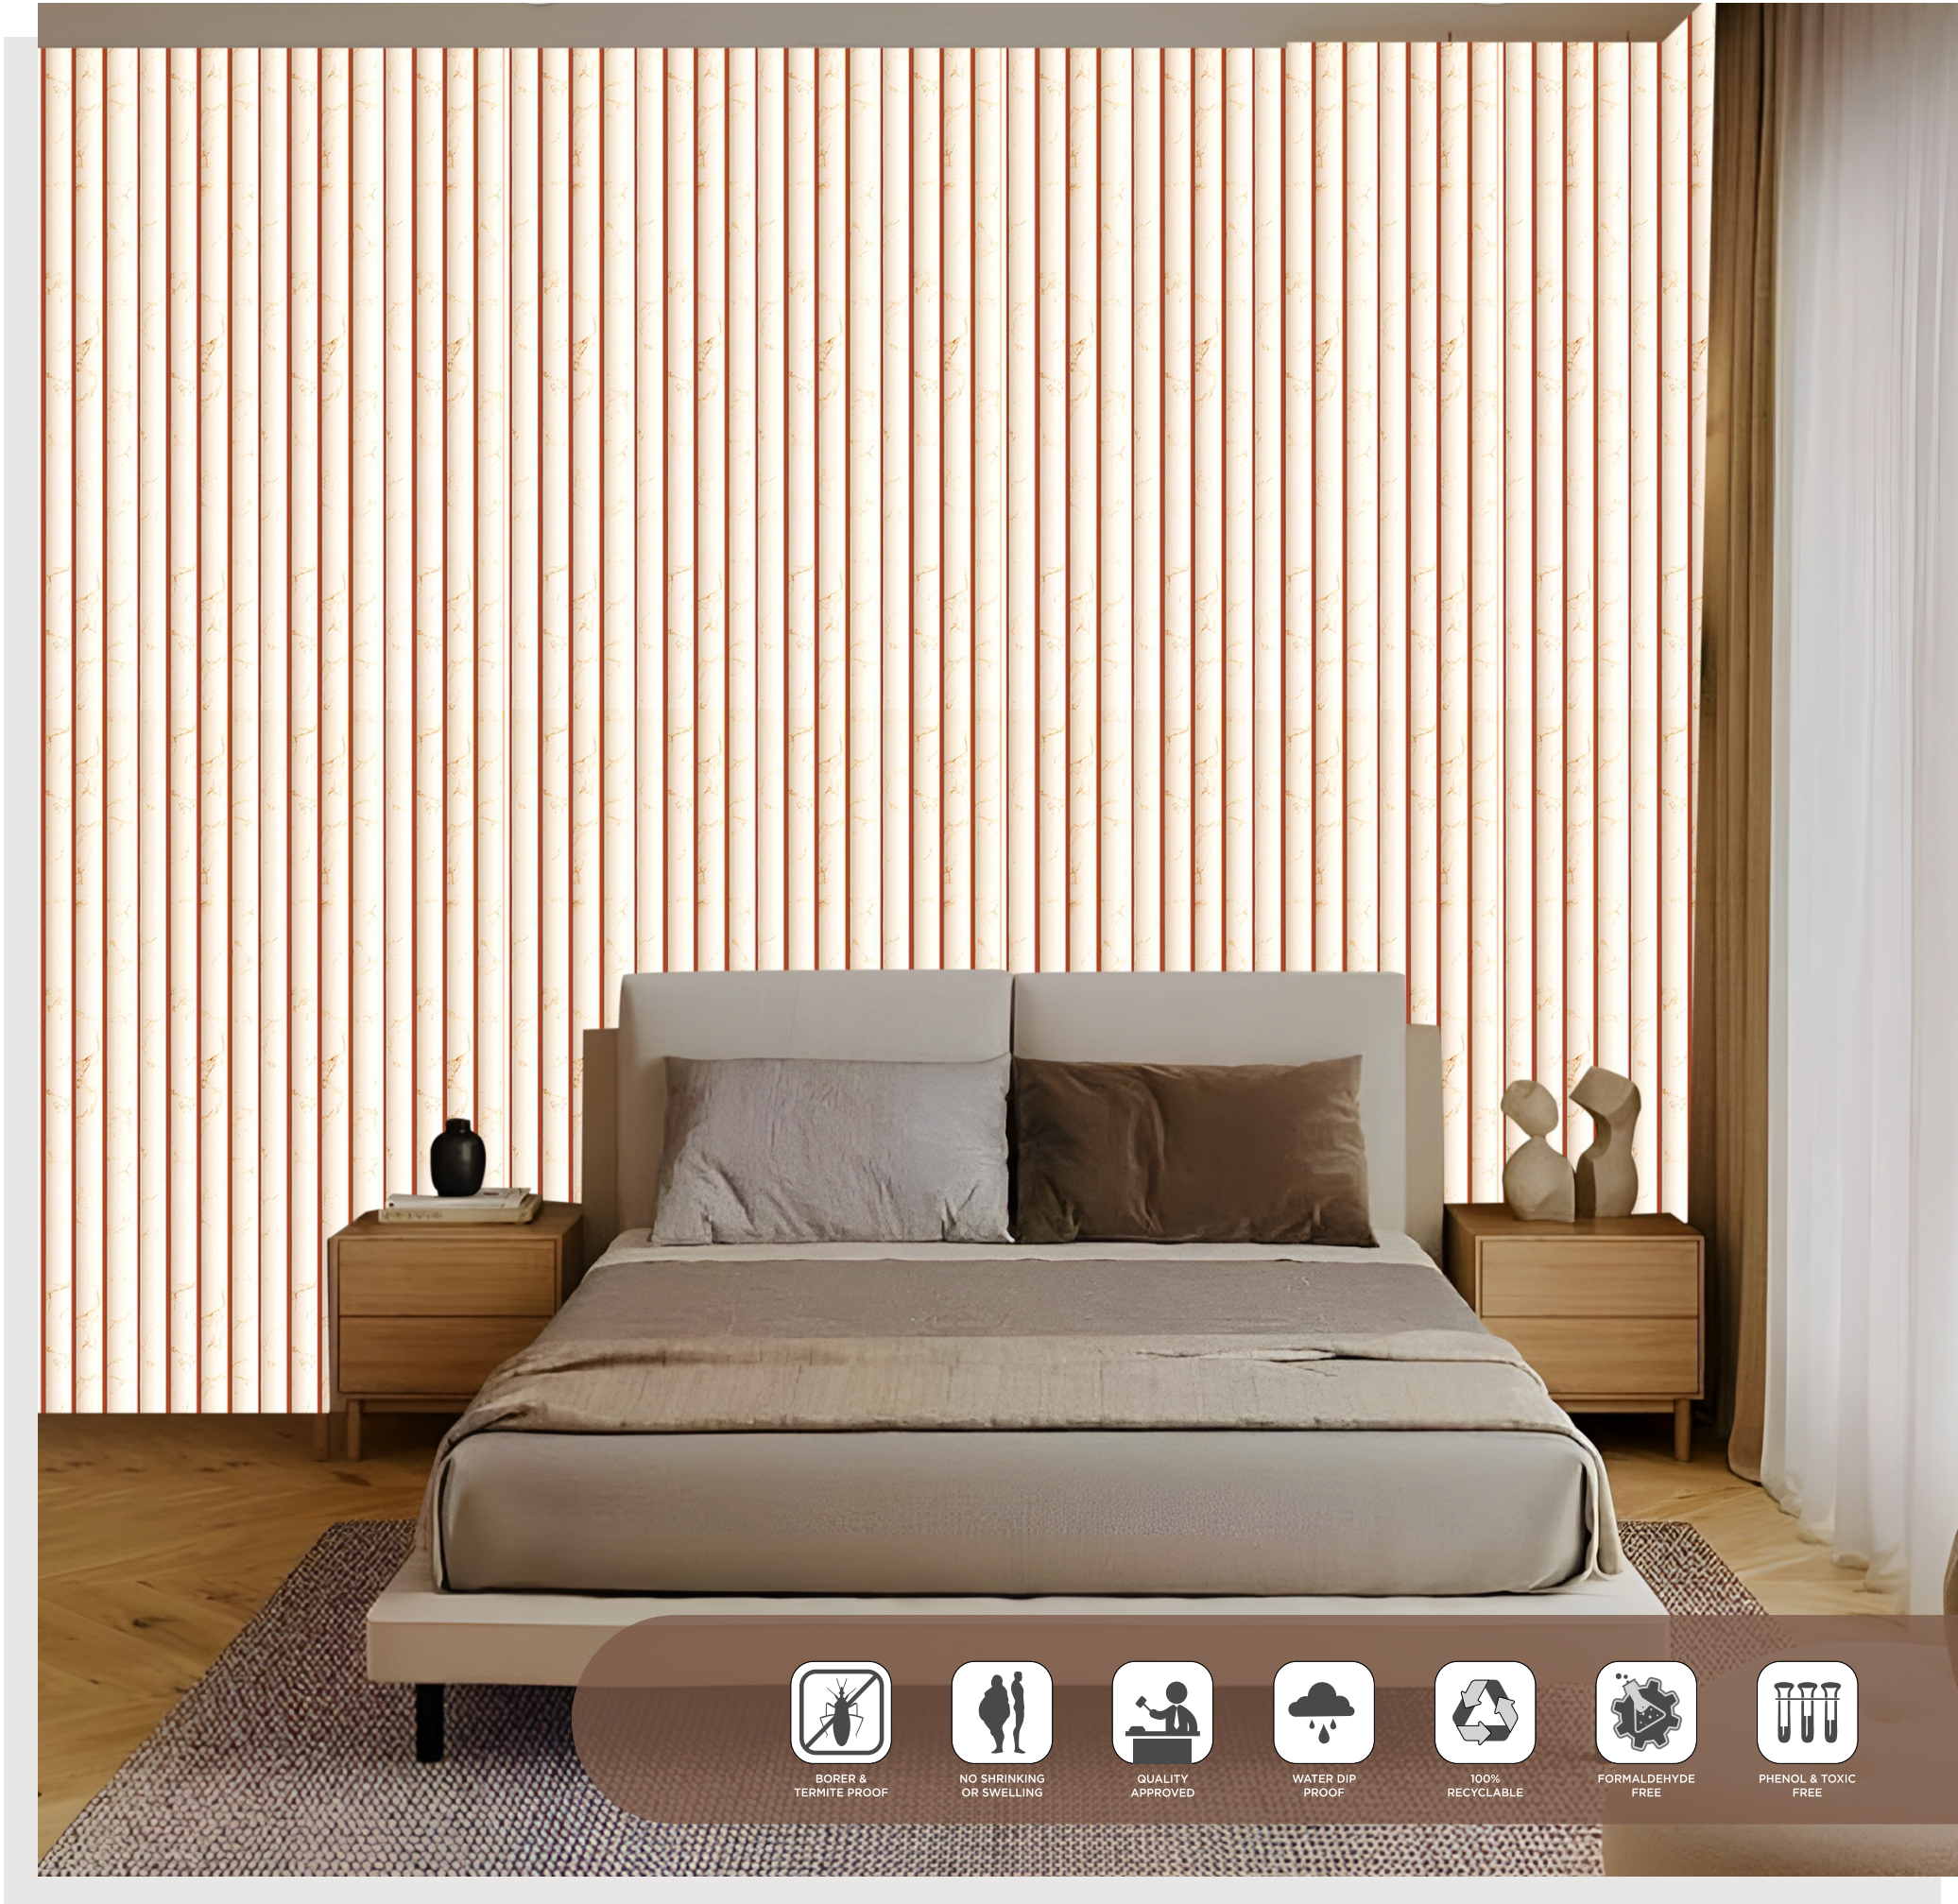

LOUVERS

VOLUME 02

BORER & TERMITE PROOF

NO SHRINKING OR SWELLING

QUALITY APPROVED

WATER DIP PROOF

100% RECYCLABLE

FORMALDEHYDE FREE

PHENOL & TOXIC FREE