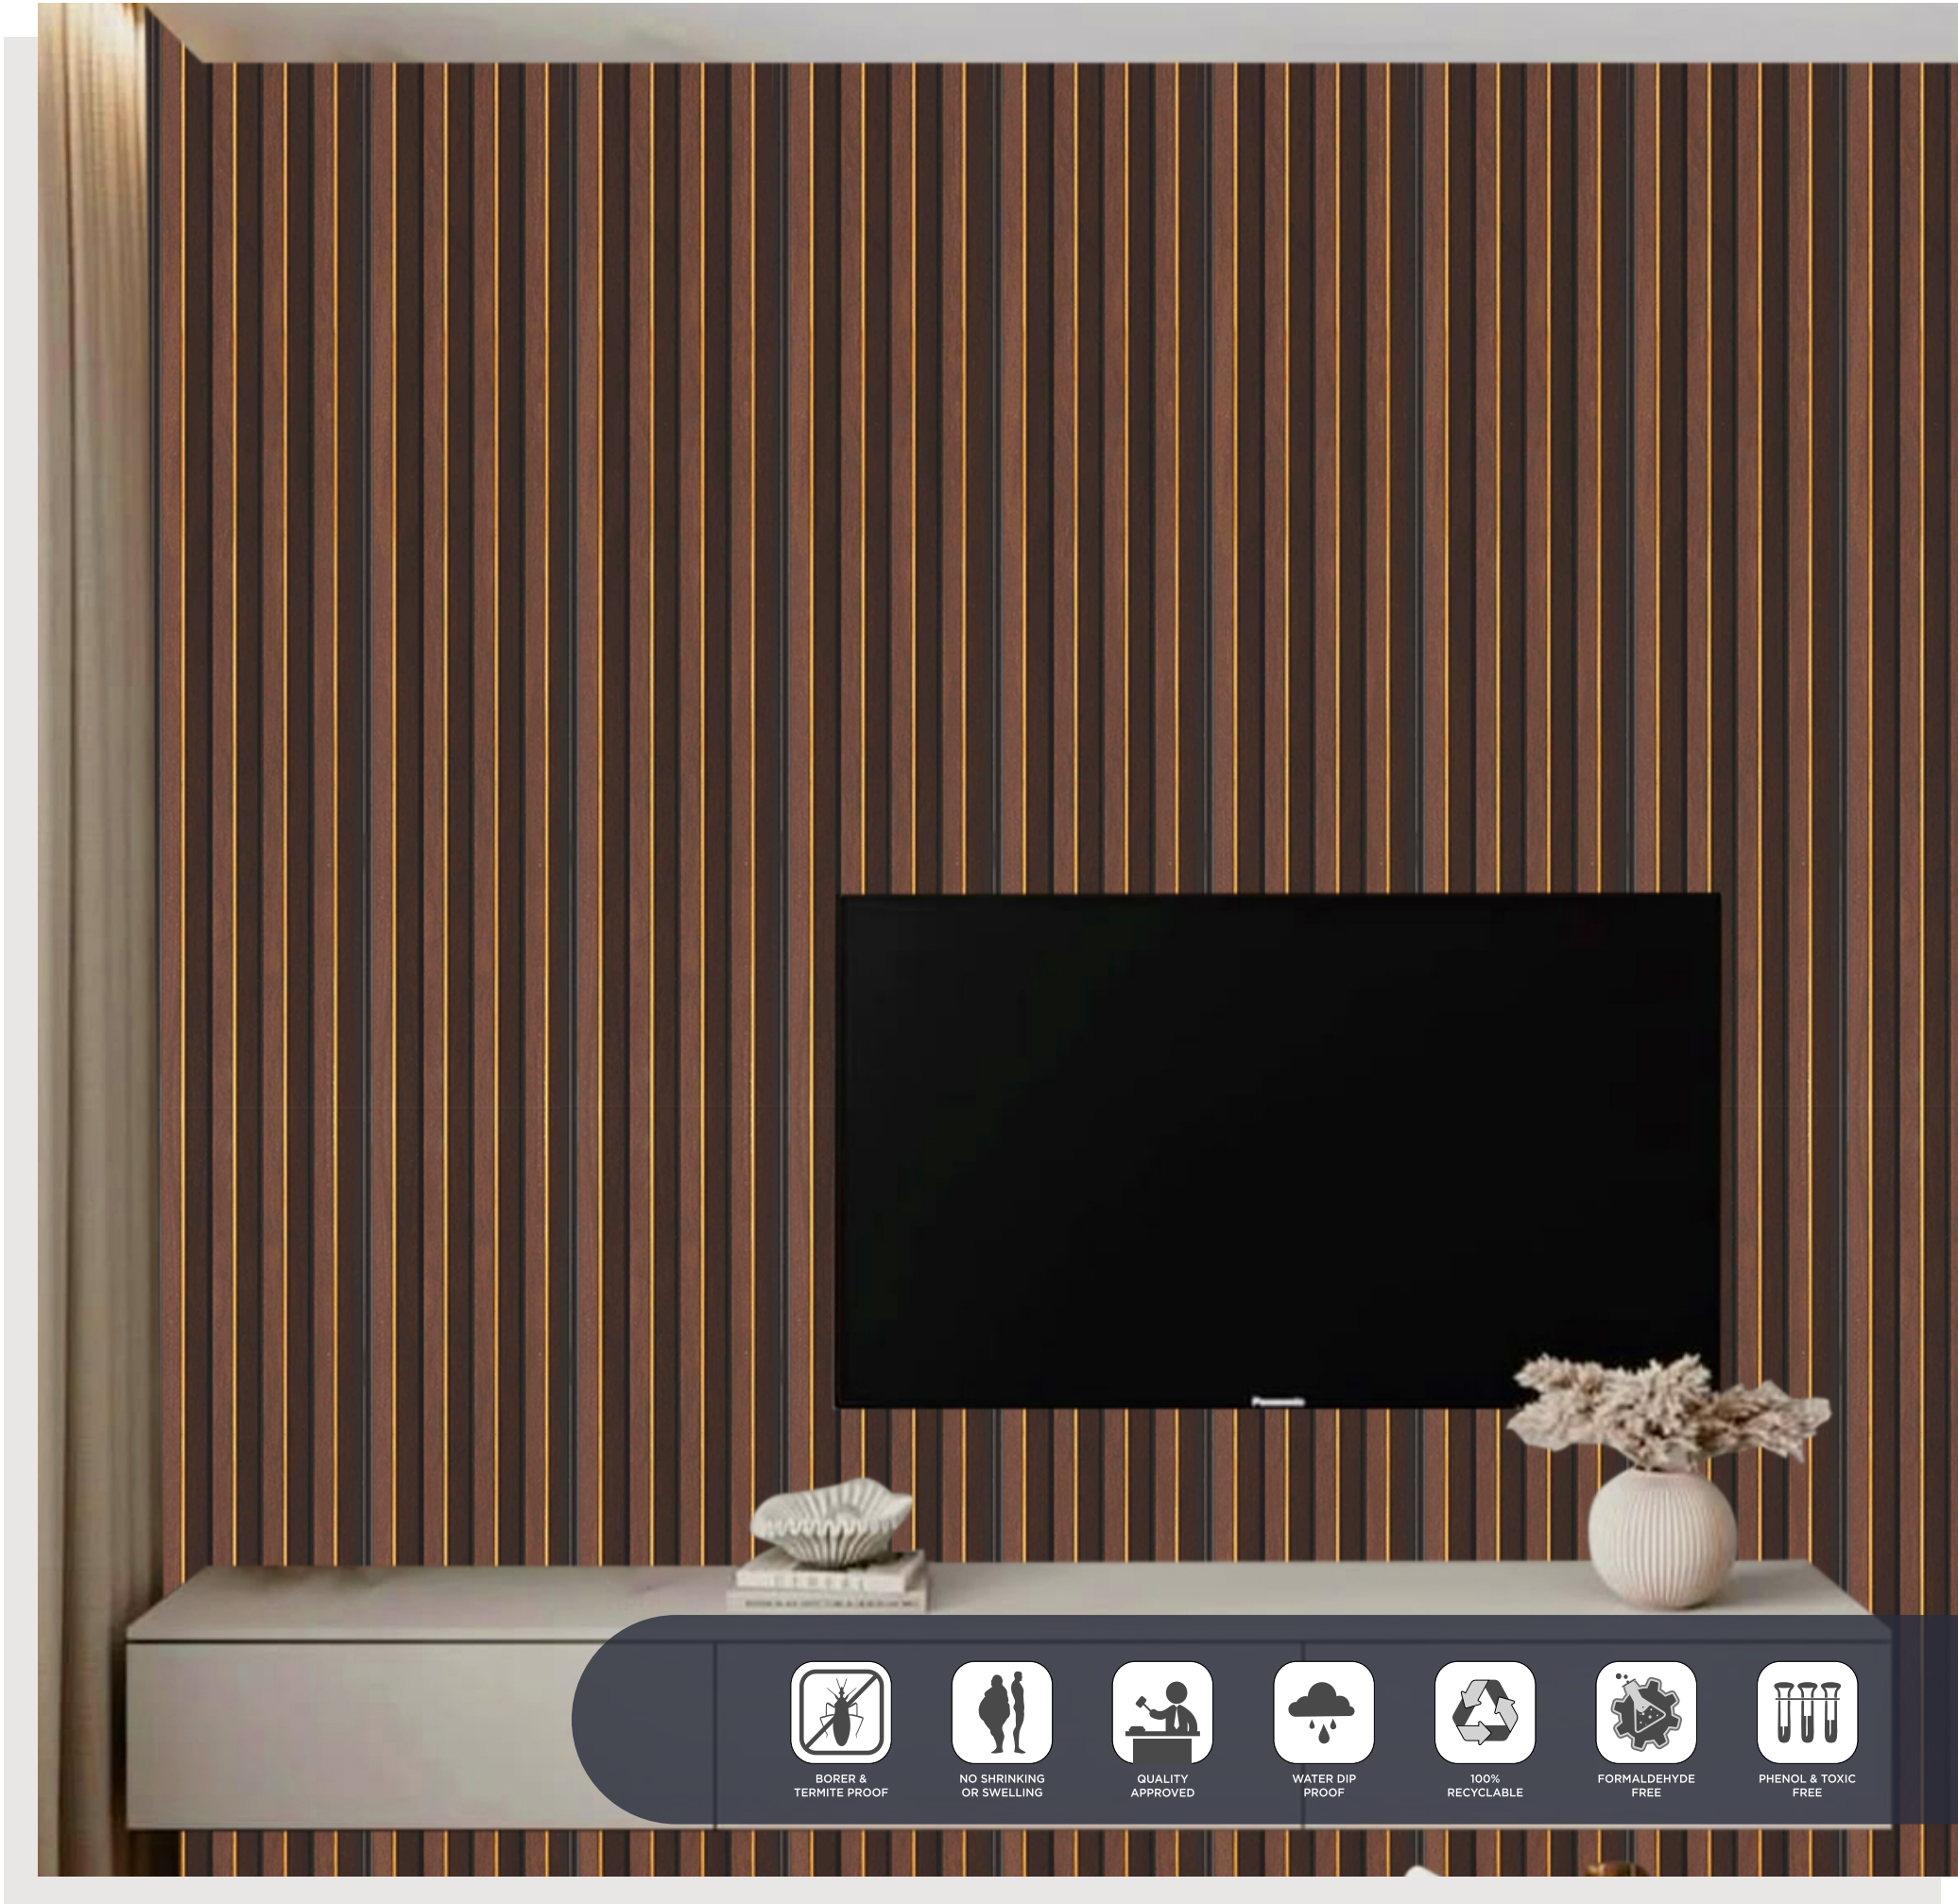

**GA-201**  
Size 8ftx1ft

**GA-202**  
Size : 8ftx1ft

- 

BORER & TERMITE PROOF
- 

NO SHRINKING OR SWELLING
- 

QUALITY APPROVED
- 

WATER DIP PROOF
- 

100% RECYCLABLE
- 