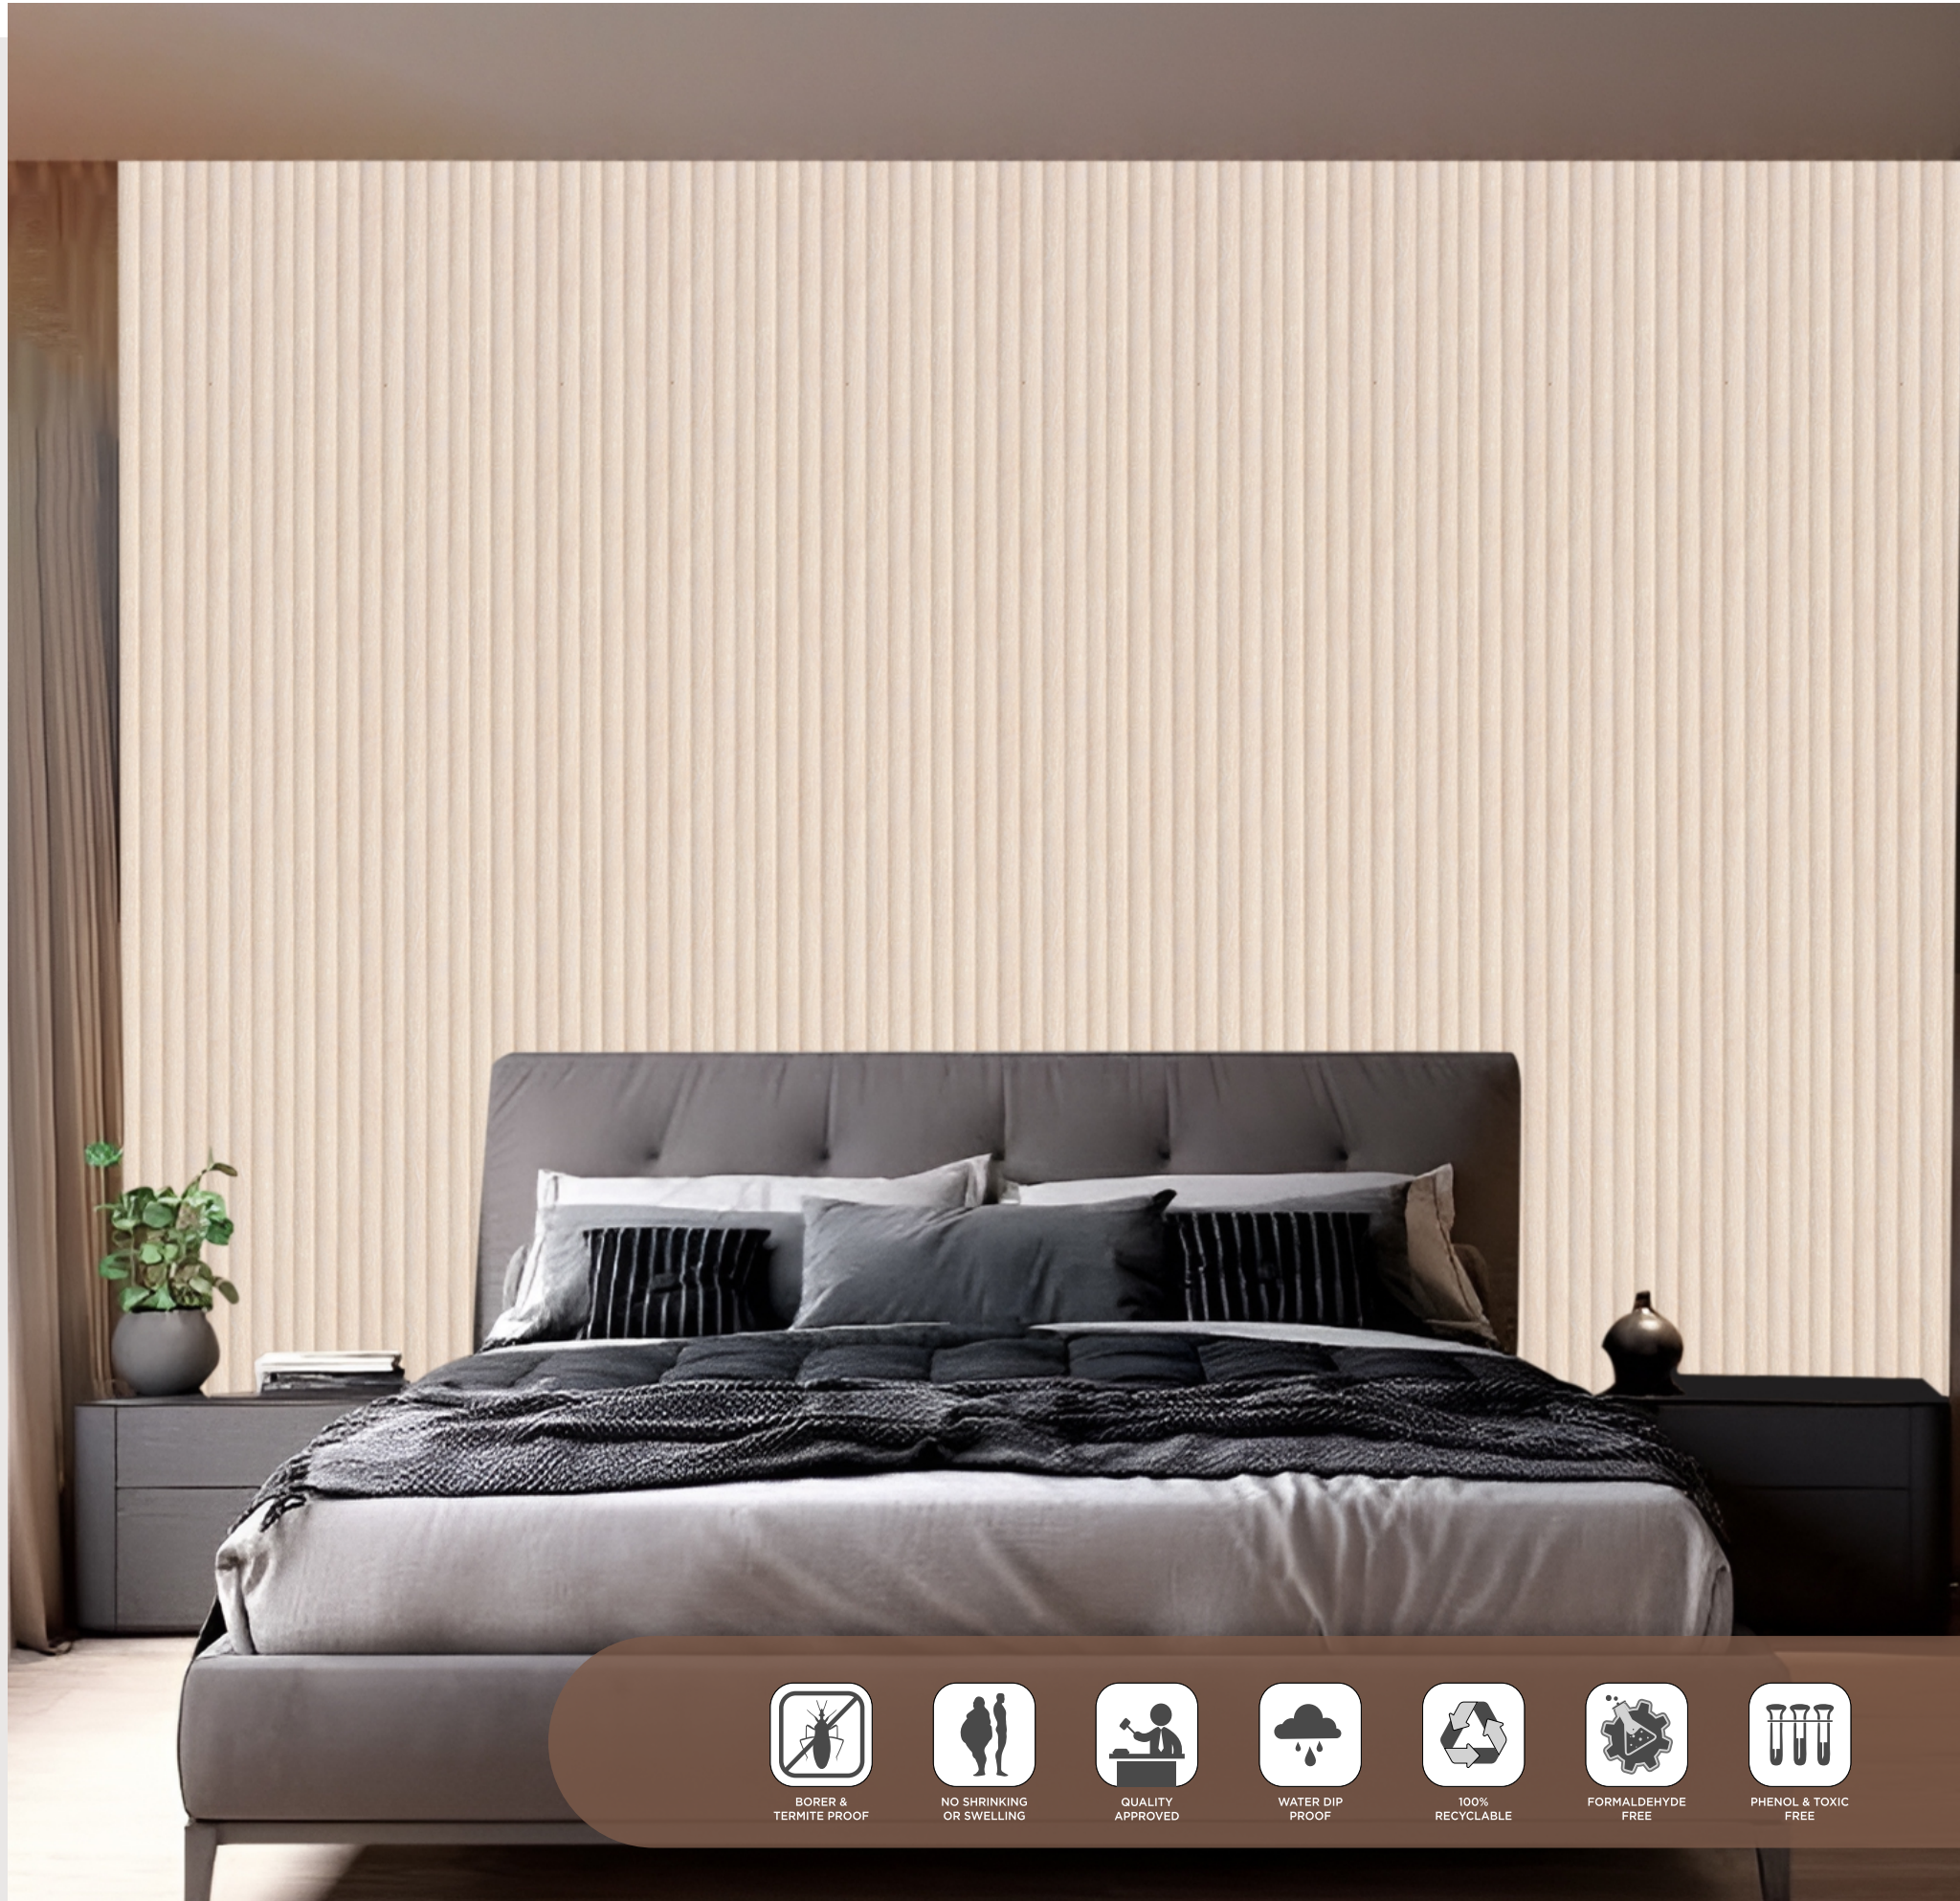

FORMALDEHYDE FREE

PHENOL & TOXIC FREE

**GA-217**  
Size 8ftx1ft

**GA-218**  
Size : 8ftx1ft

BORER & TERMITE PROOF

NO SHRINKING OR SWELLING

QUALITY APPROVED

WATER DIP PROOF