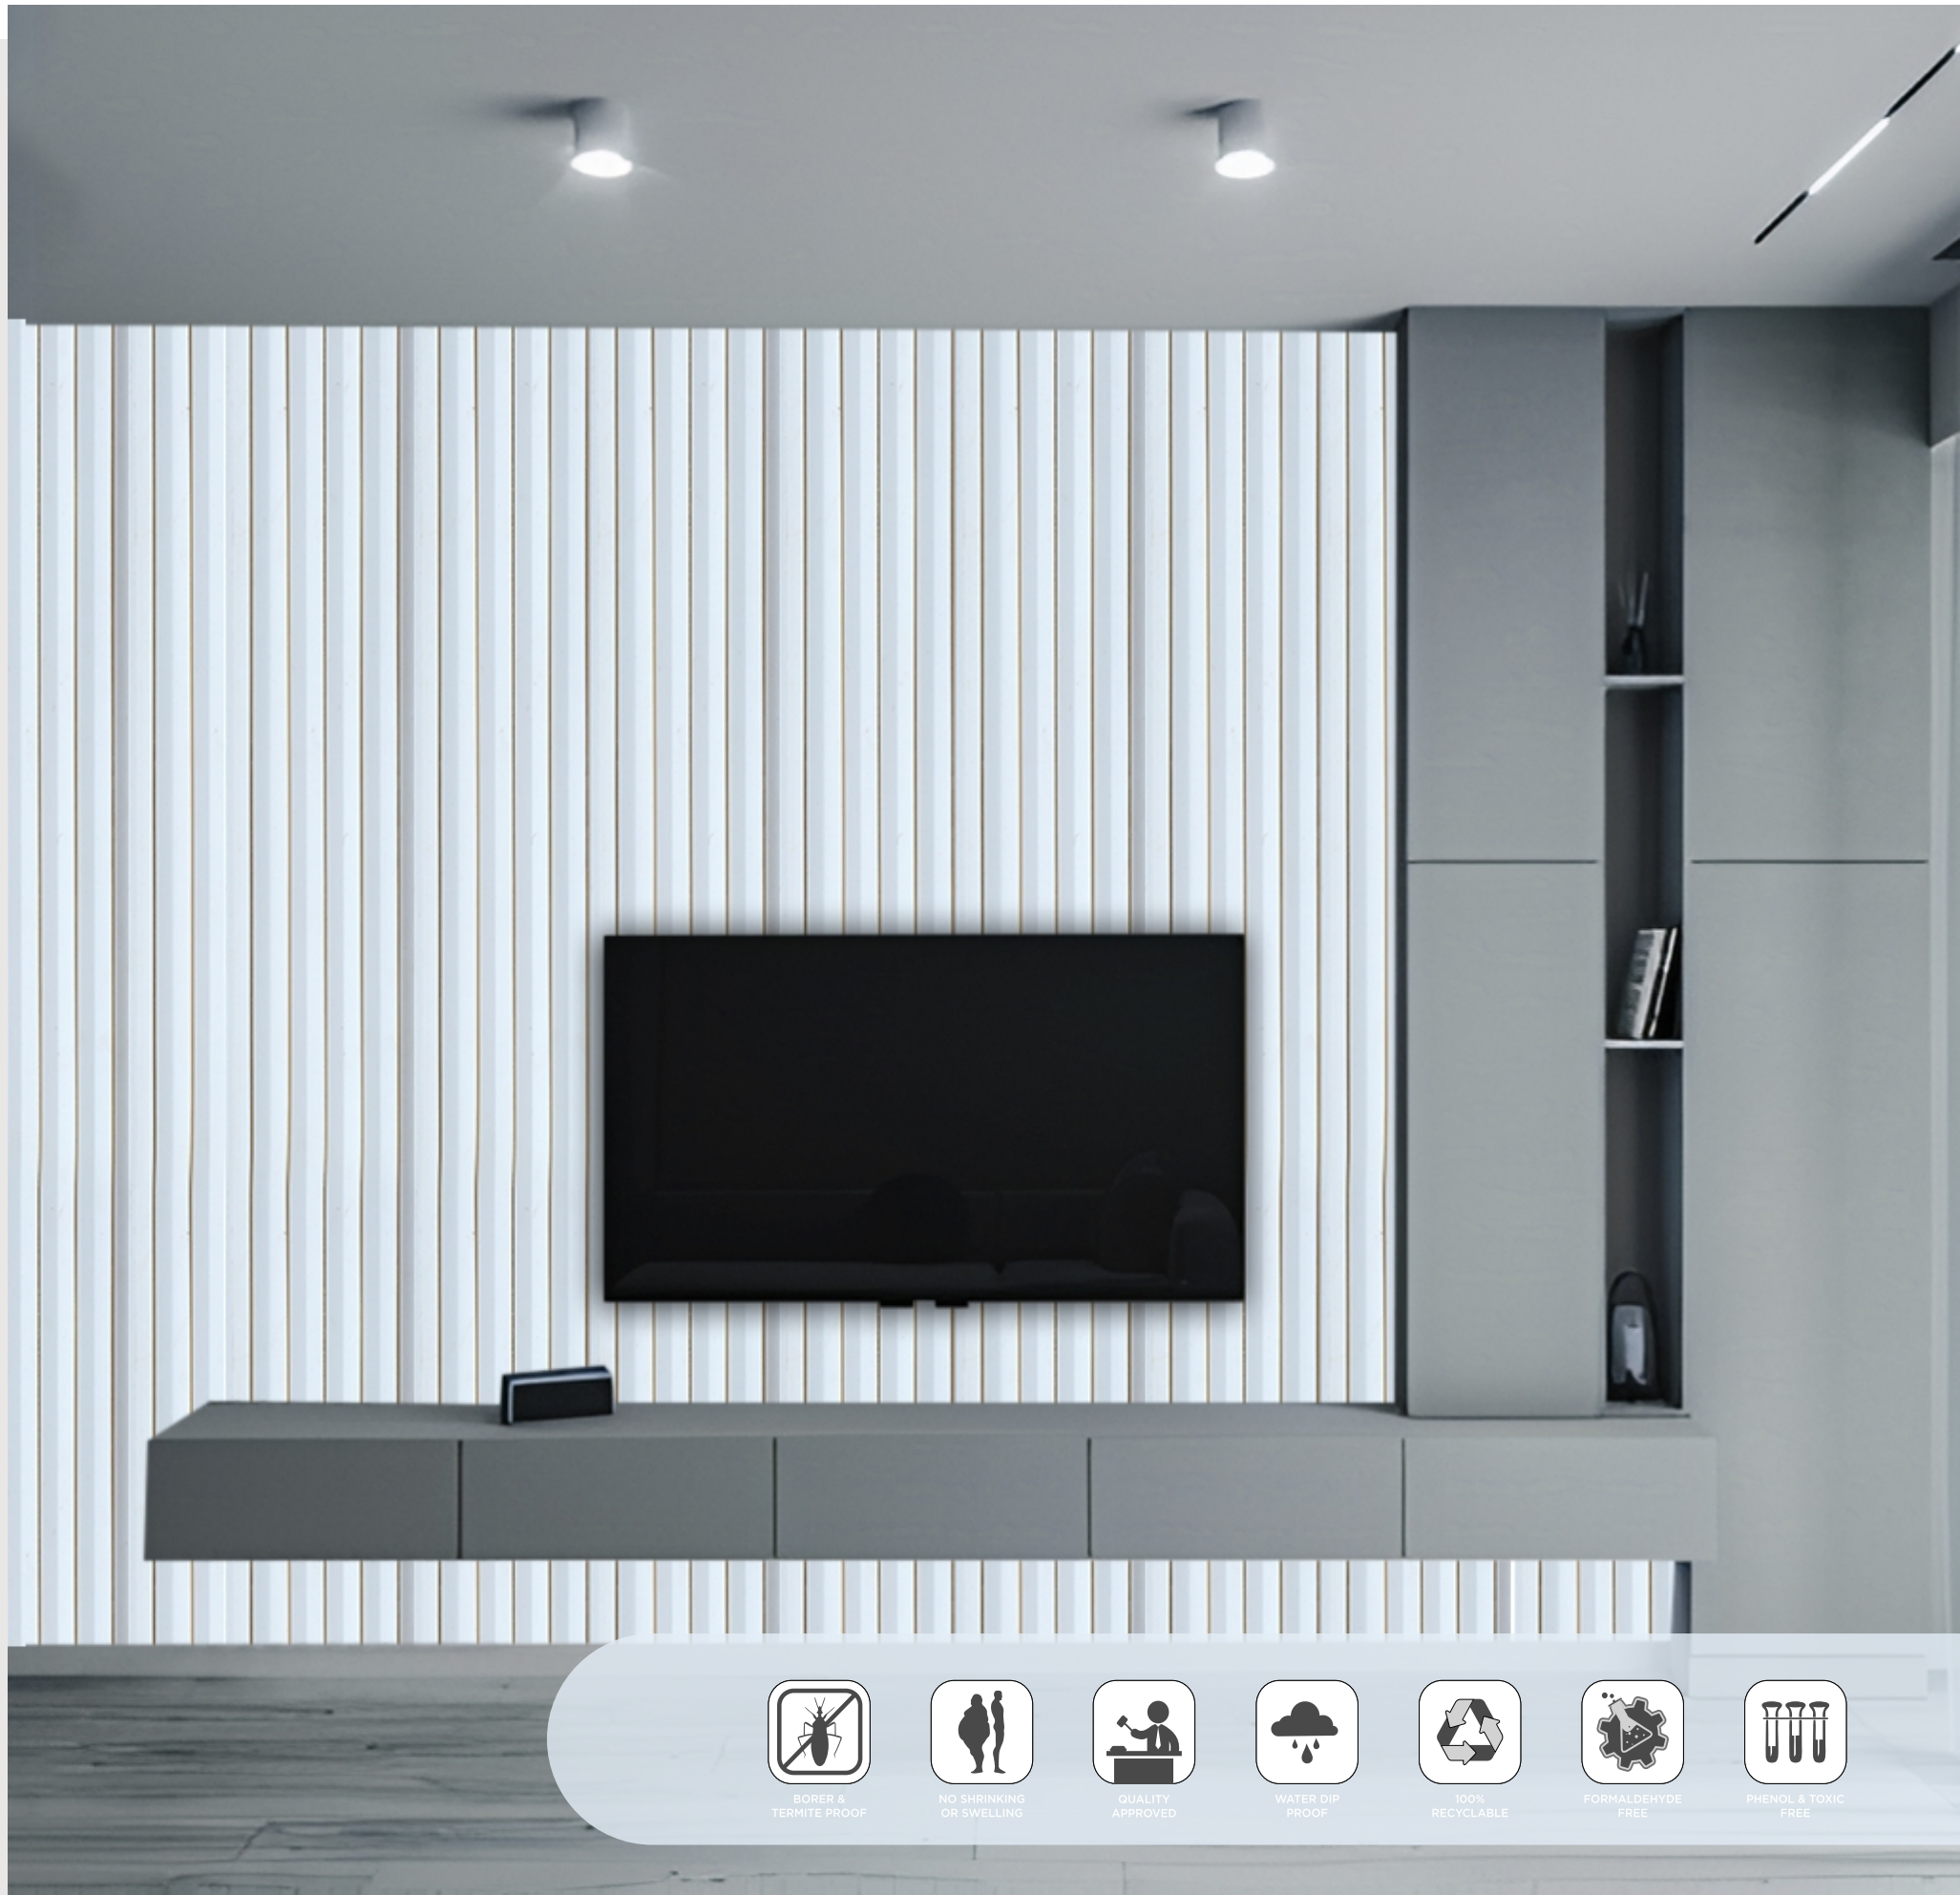

FORMALDEHYDE FREE

PHENOL & TOXIC FREE

**GA-207**  
Size 8ftx1ft

**GA-208**  
Size : 8ftx1ft

BORER & TERMITE PROOF

NO SHRINKING OR SWELLING

QUALITY APPROVED

WATER DIP PROOF