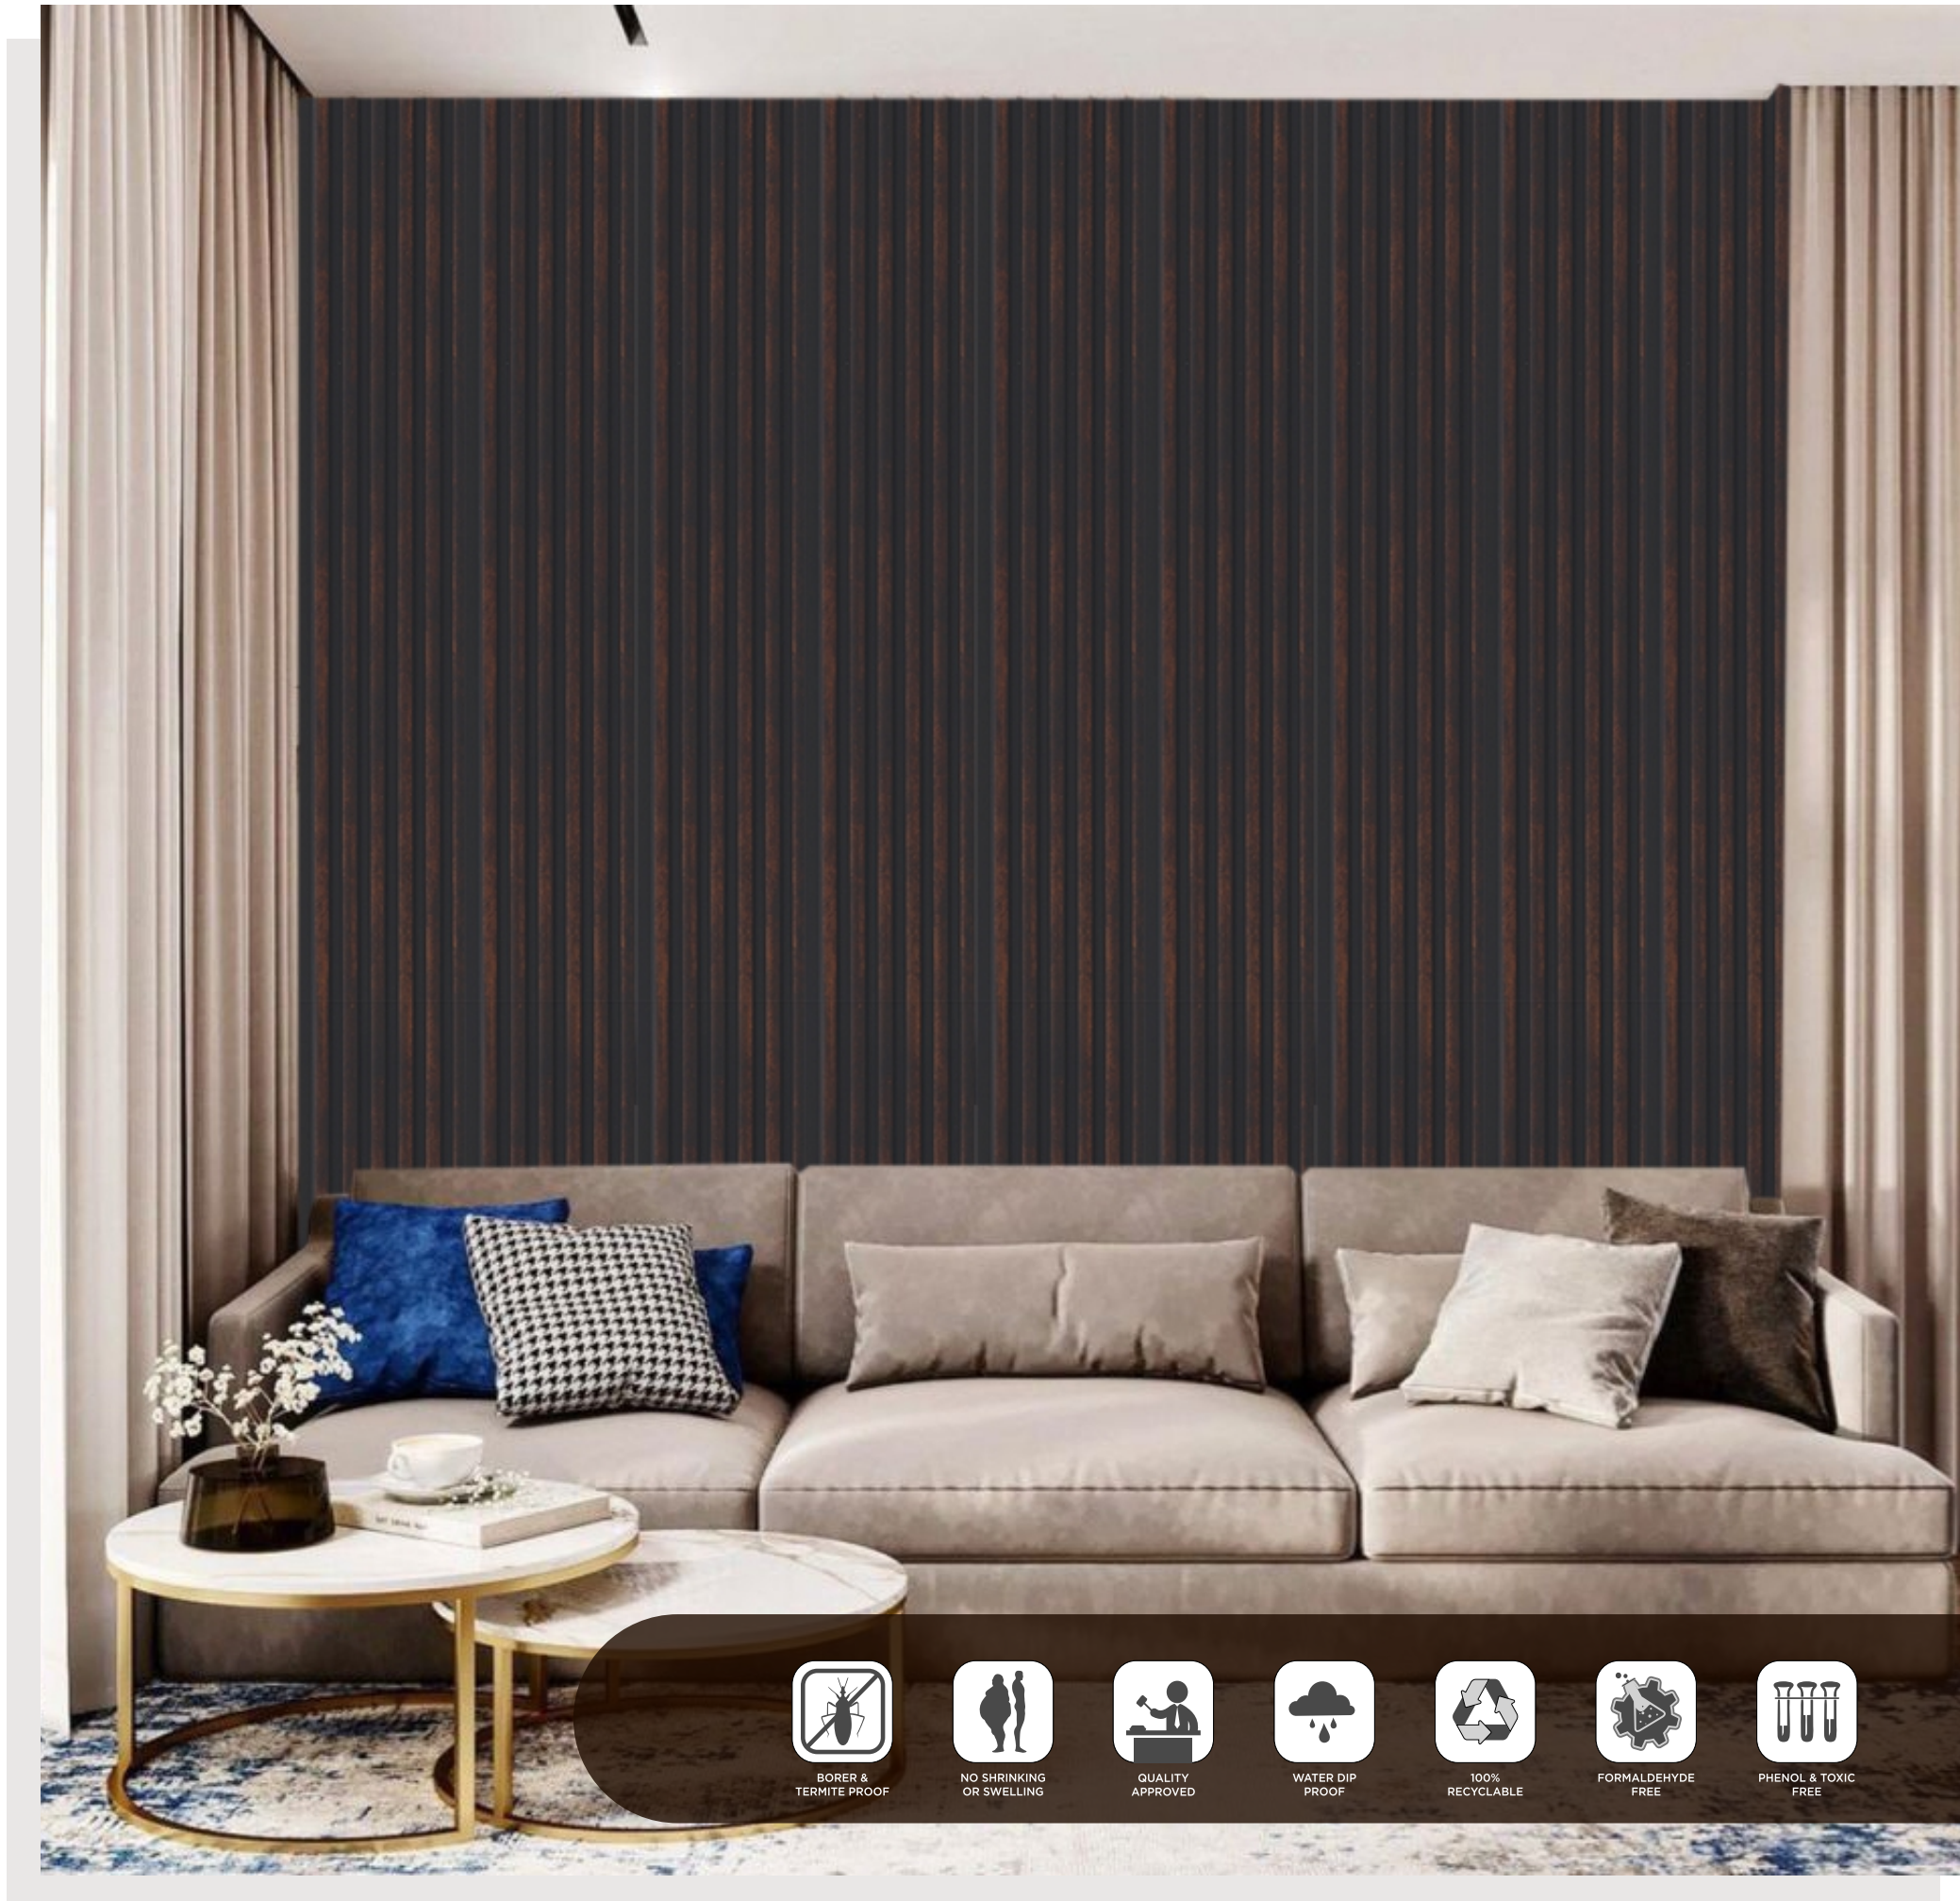

FORMALDEHYDE FREE

PHENOL & TOXIC FREE

**GA-229**  
Size 8ftx1ft

**GA-230**  
Size : 8ftx1ft

BORER &  
TERMITE PROOF

NO SHRINKING  
OR SWELLING

QUALITY  
APPROVED

WATER DIP  
PROOF