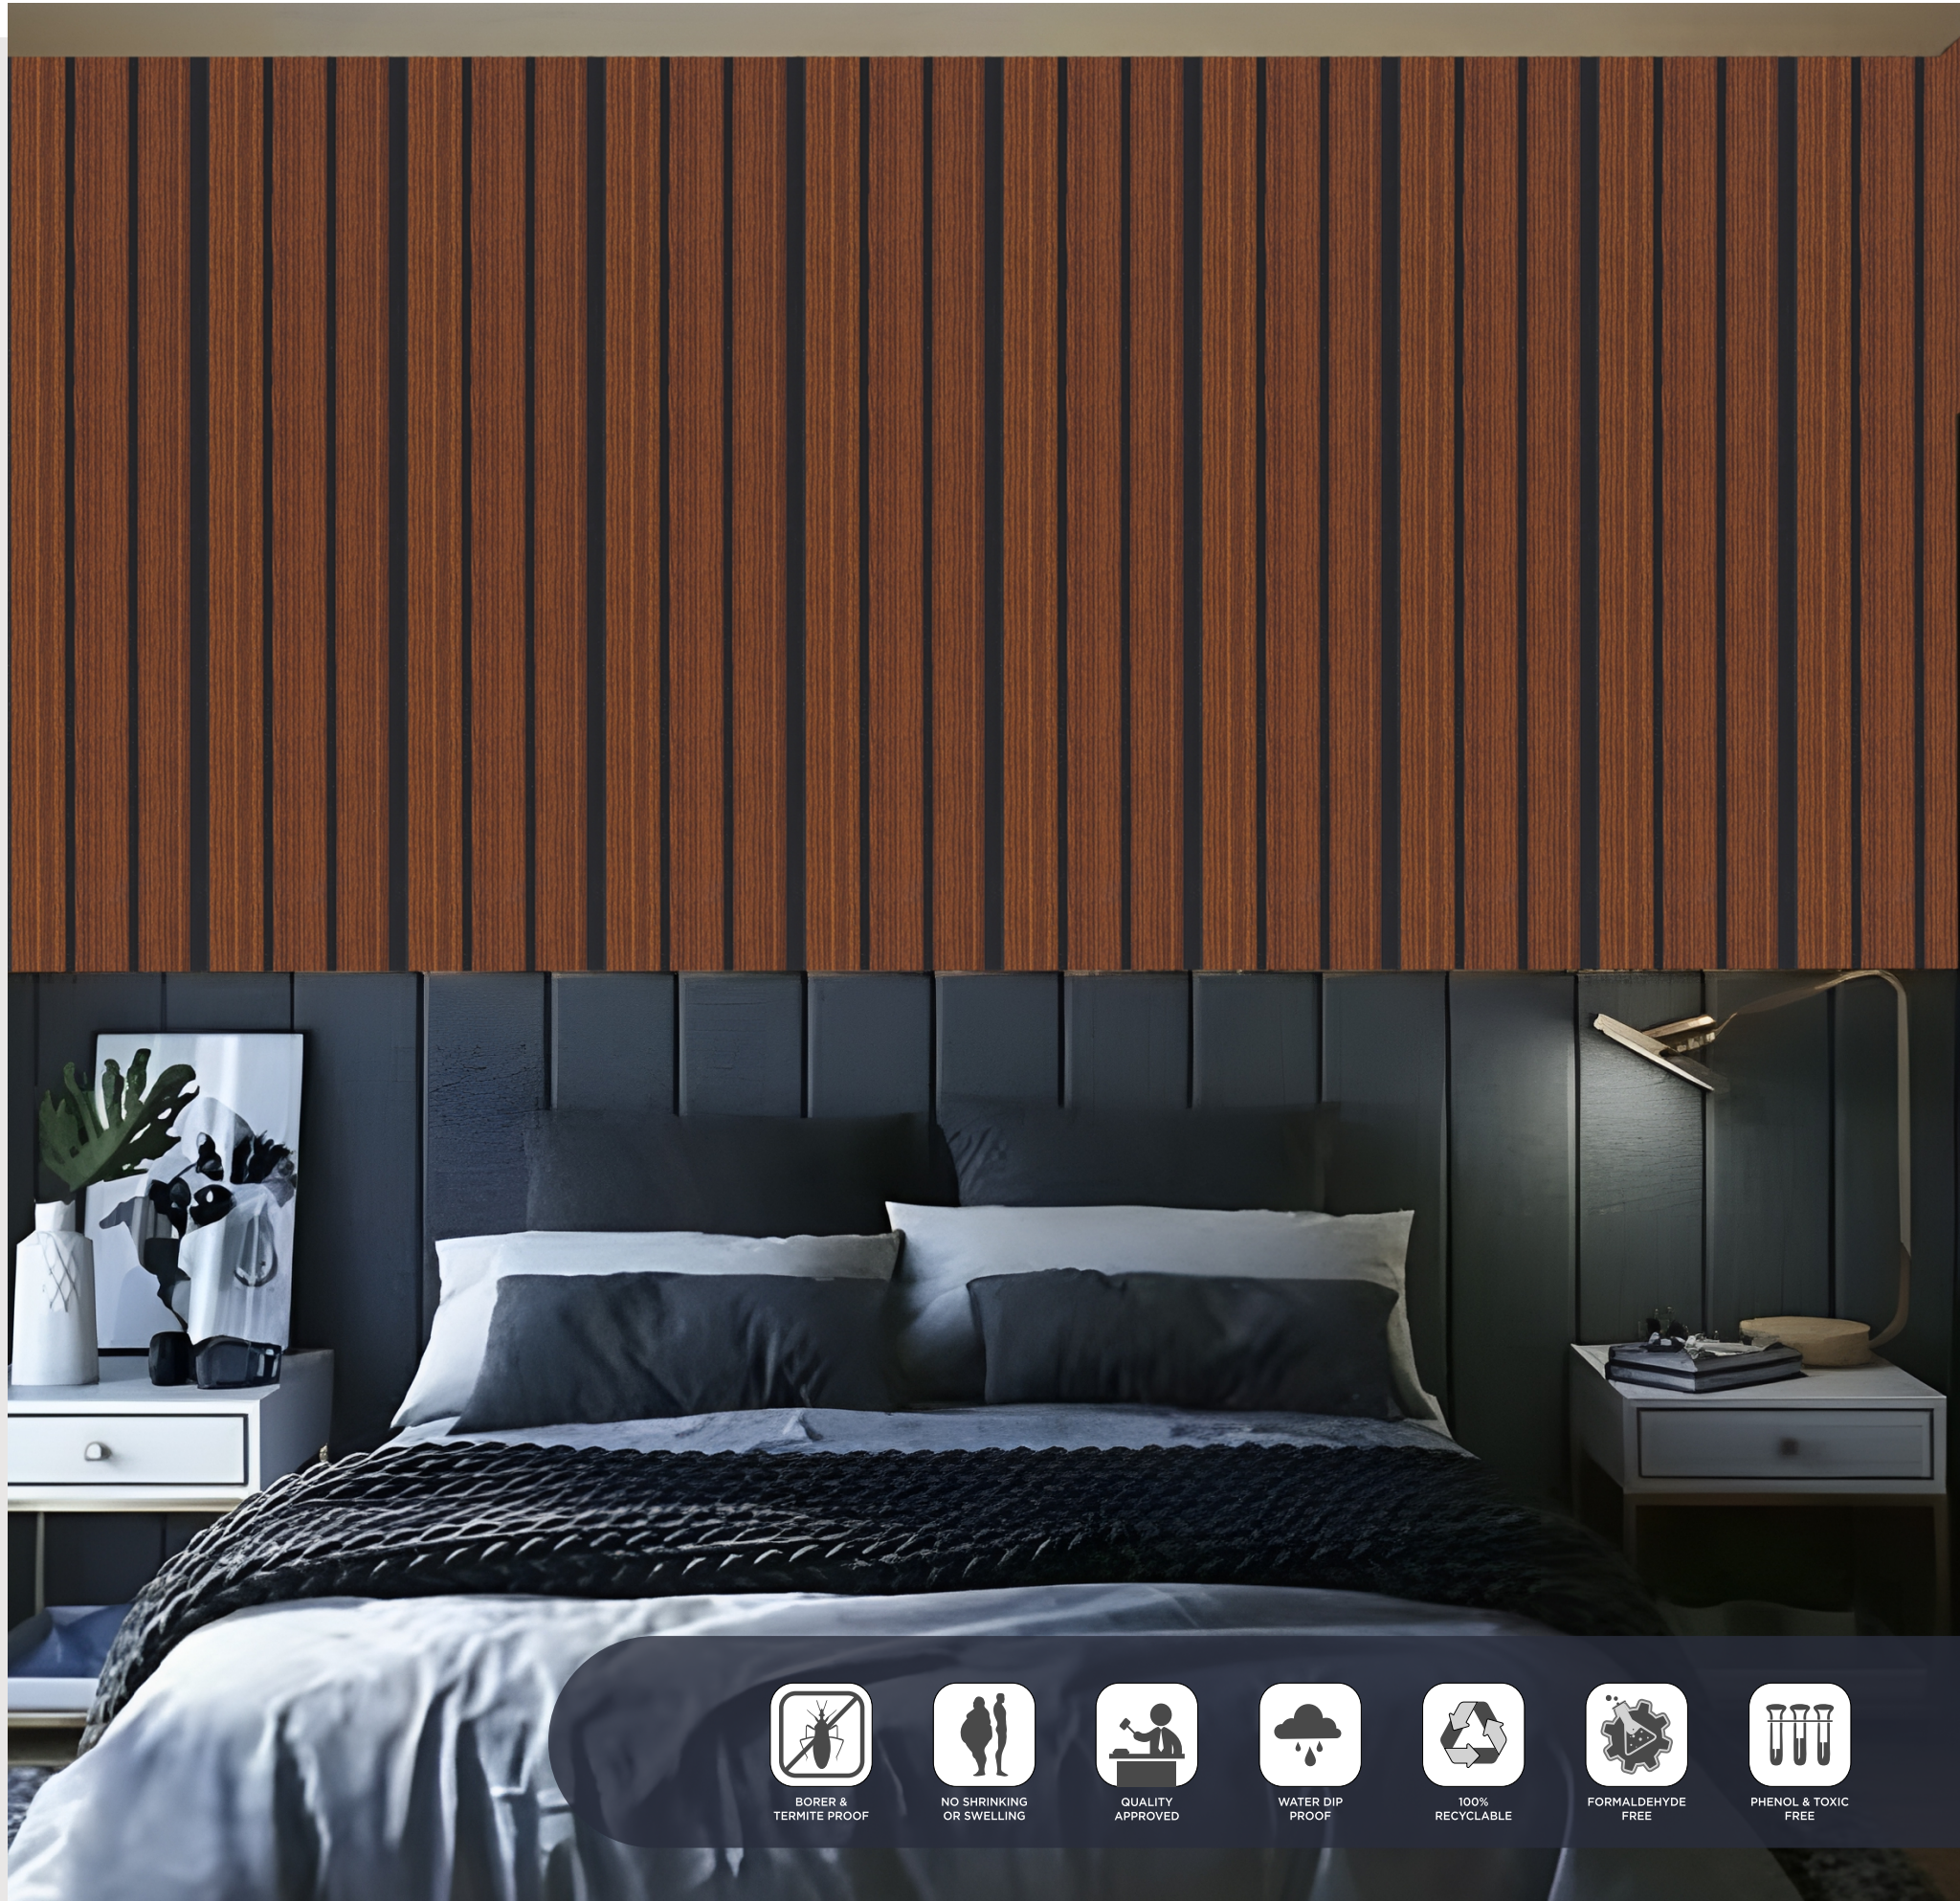

# LOUVERS

VOLUME 02

BORER & TERMITE PROOF

NO SHRINKING OR SWELLING

QUALITY APPROVED

WATER DIP PROOF

100% RECYCLABLE

FORMALDEHYDE FREE