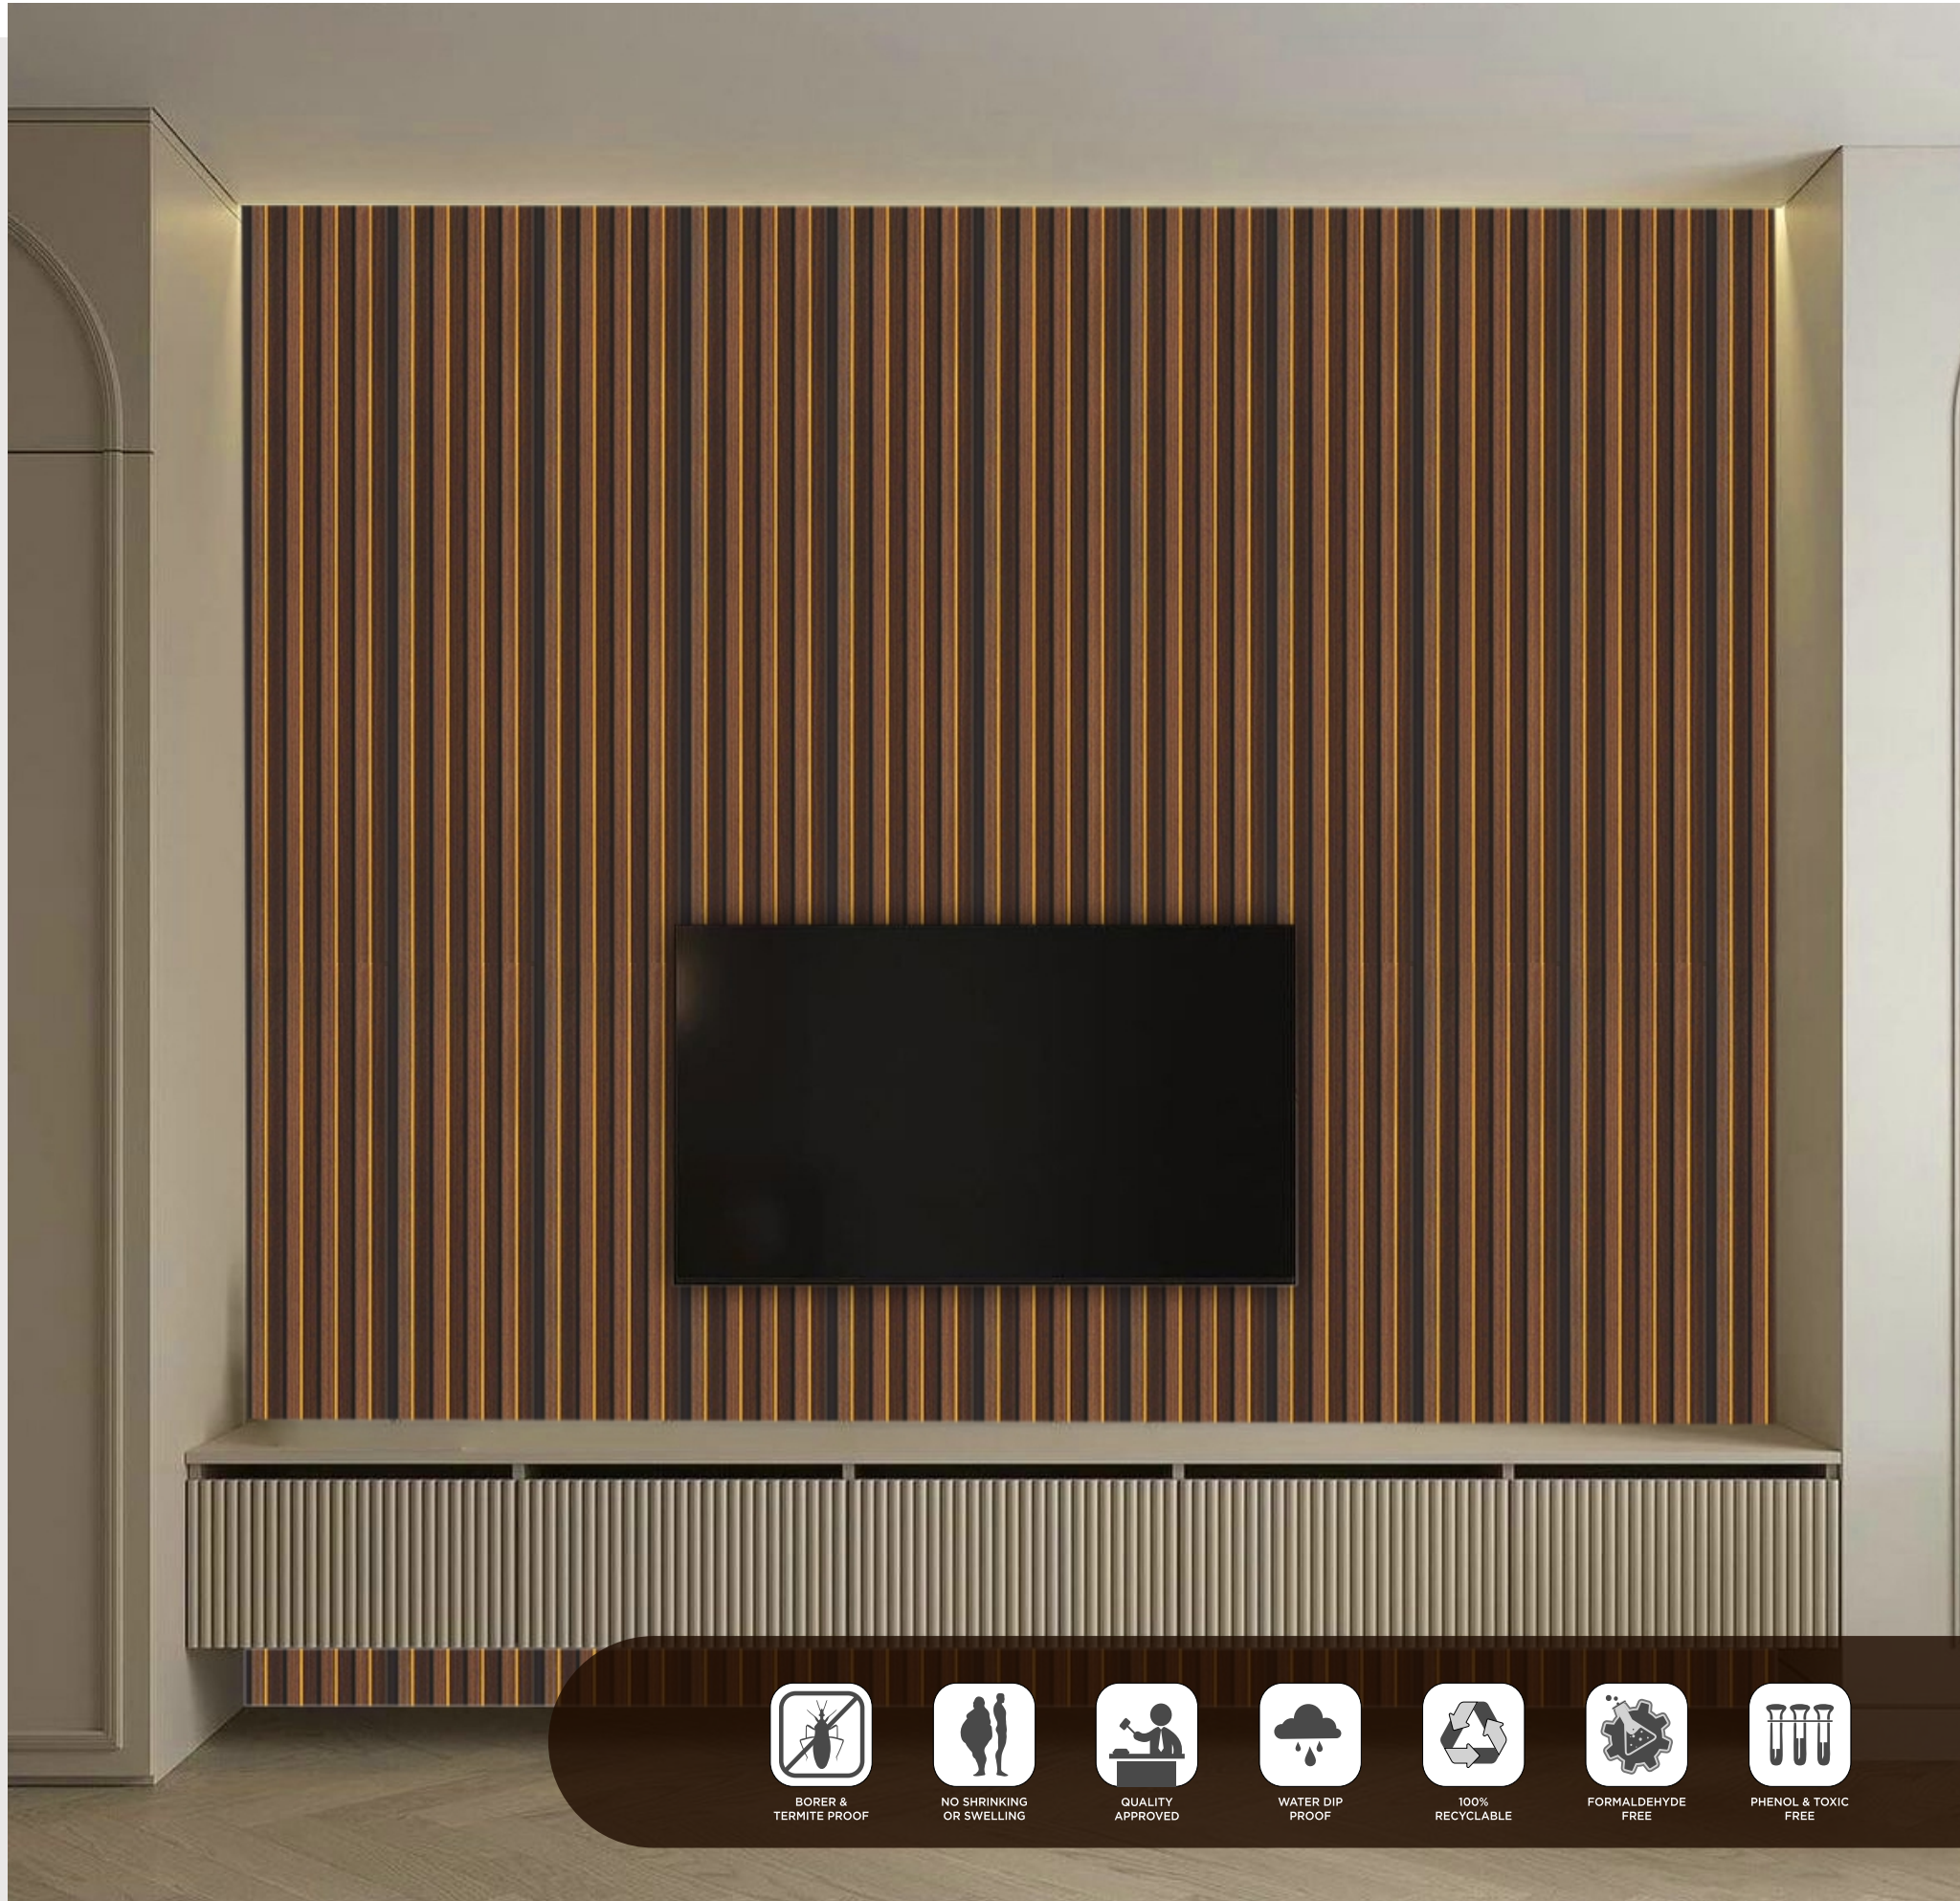

- BORER & TERMITE PROOF
- NO SHRINKING OR SWELLING
- QUALITY APPROVED
- WATER DIP PROOF
- 100% RECYCLABLE
- FORMALDEHYDE FREE
- PHENOL & TOXIC FREE