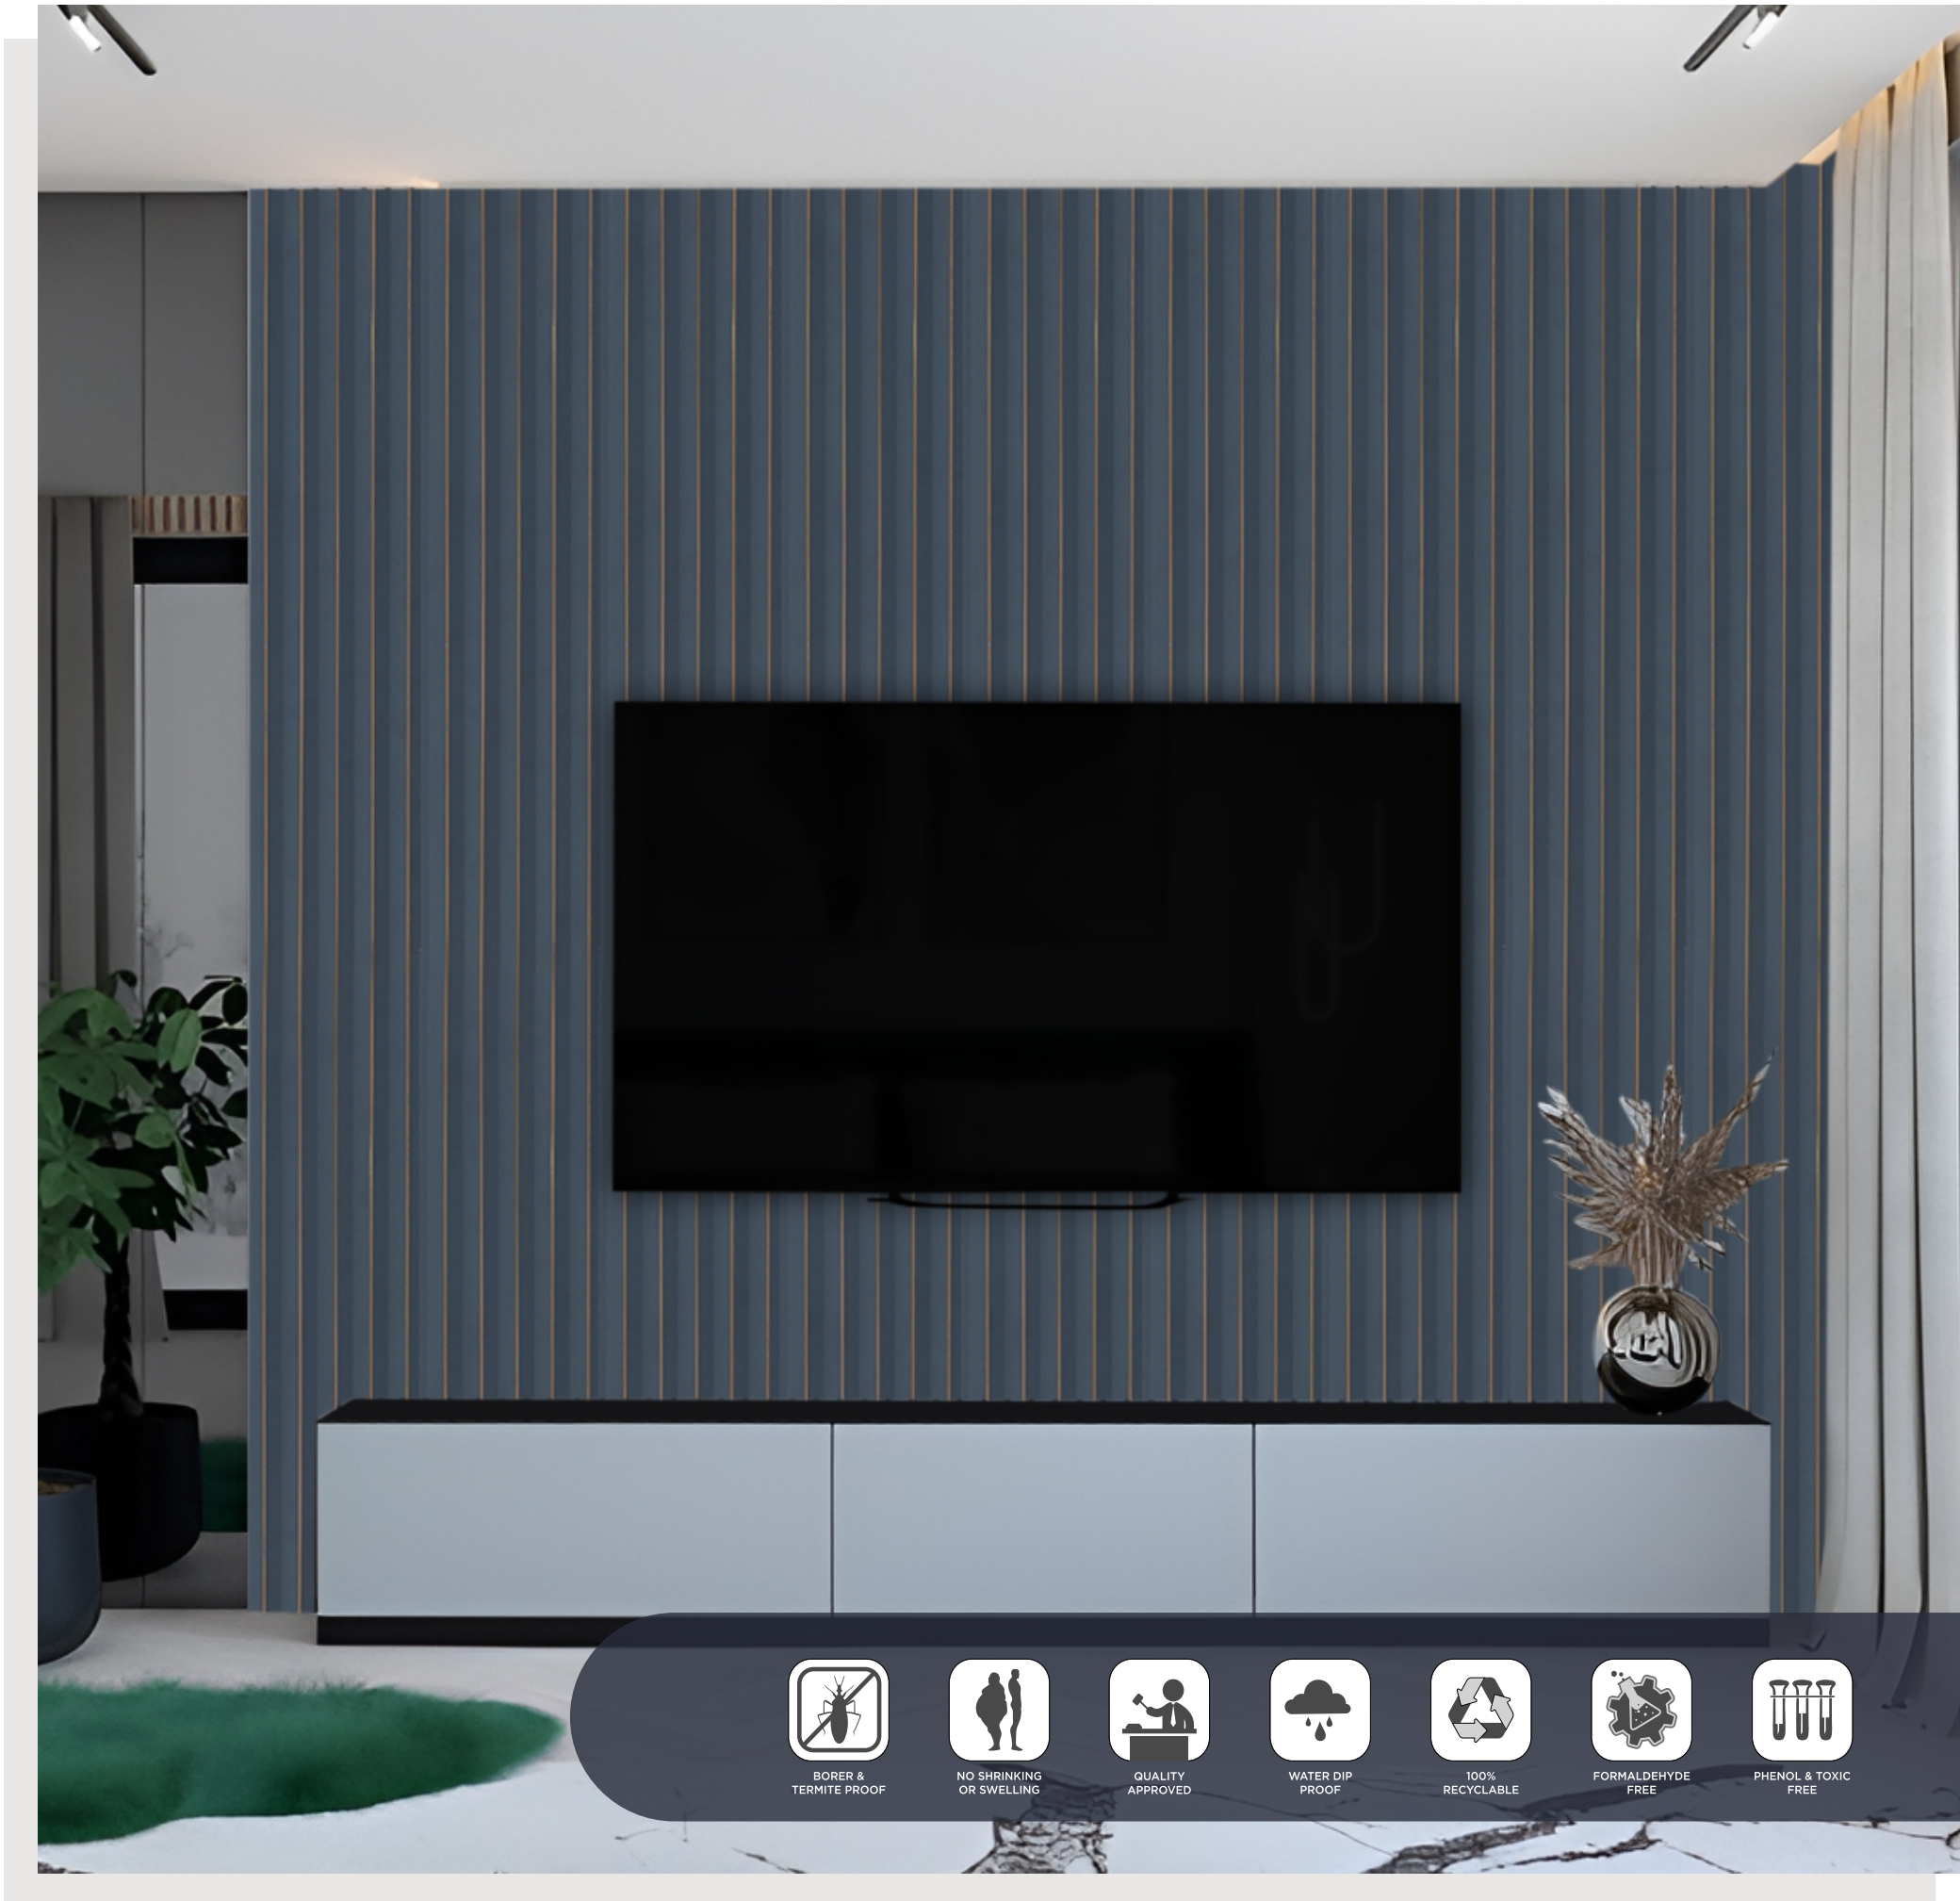

PHENOL & TOXIC FREE

**GA-215**  
Size 8ftx1ft

**GA-216**  
Size : 8ftx1ft

BORER & TERMITE PROOF

NO SHRINKING OR SWELLING

QUALITY APPROVED

WATER DIP PROOF

100% RECYCLABLE