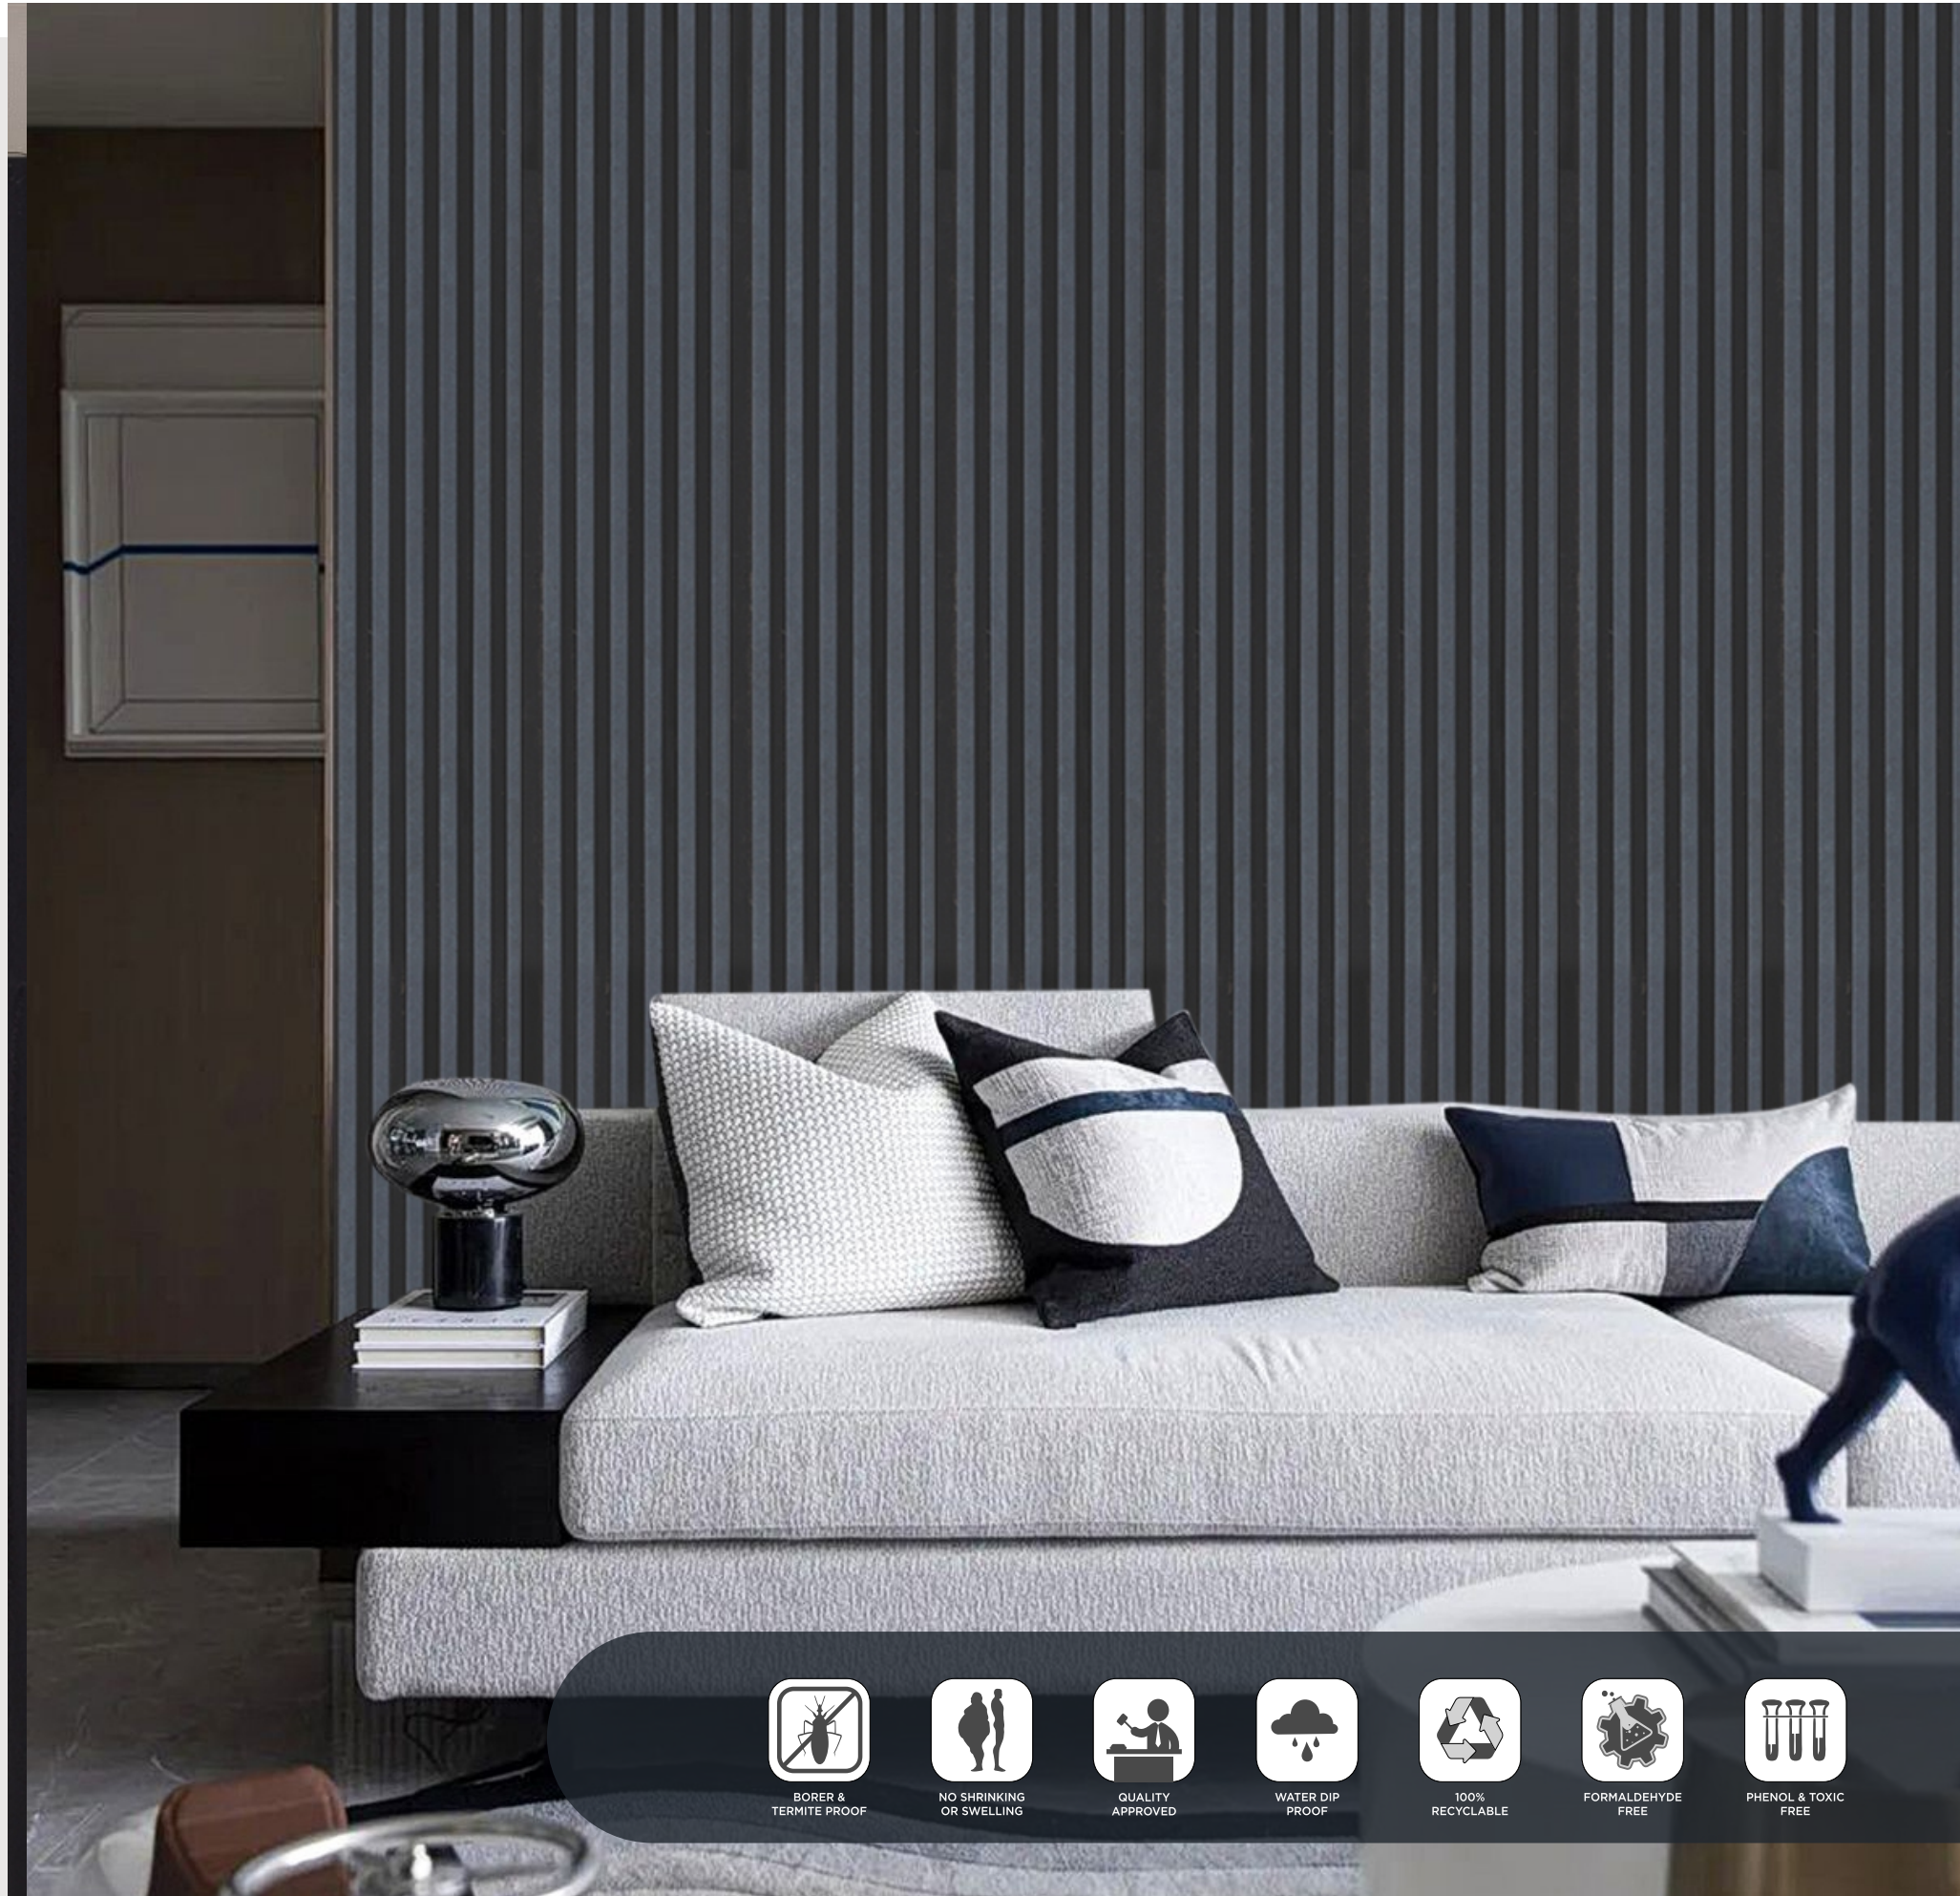

BORER & TERMITE PROOF

NO SHRINKING OR SWELLING

QUALITY APPROVED

WATER DIP PROOF

100% RECYCLABLE

FORMALDEHYDE FREE

PHENOL & TOXIC FREE