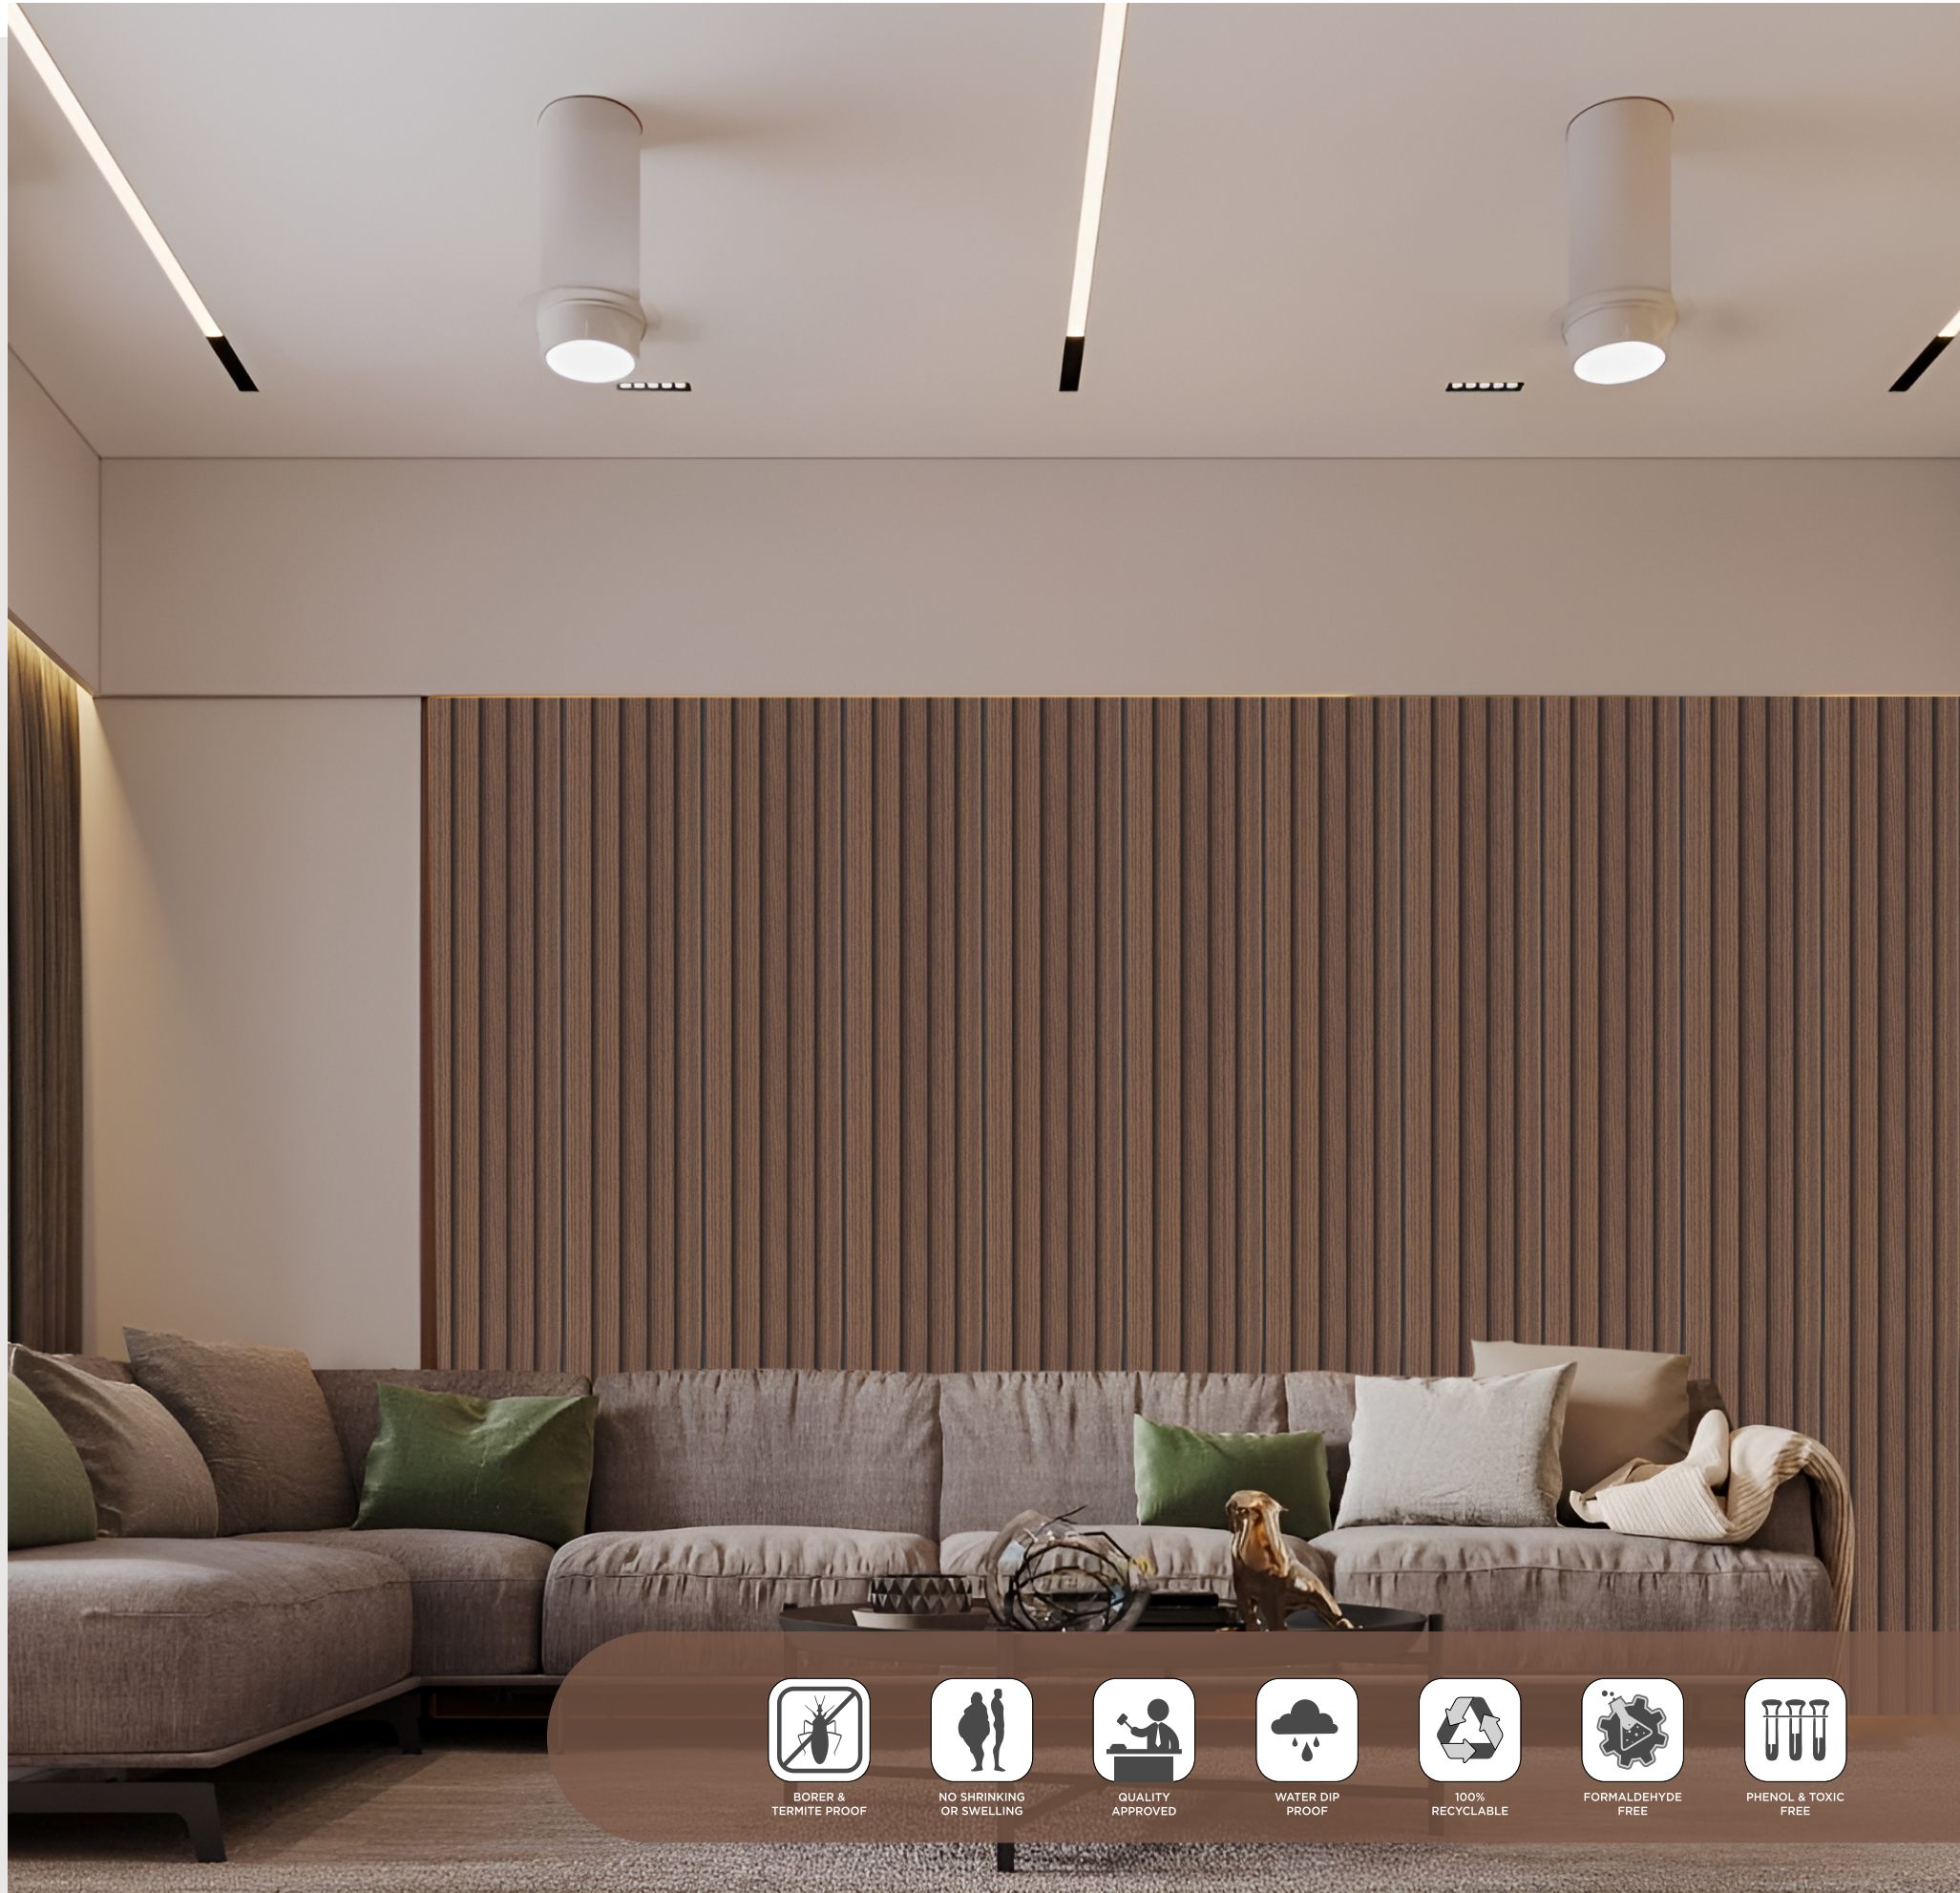

WATER DIP  
PROOF

100%  
RECYCLABLE

FORMALDEHYDE  
FREE

PHENOL & TOXIC  
FREE

**GA-211**  
Size 8ftx1ft

**GA-212**  
Size : 8ftx1ft

BORER & TERMITE PROOF

NO SHRINKING OR SWELLING