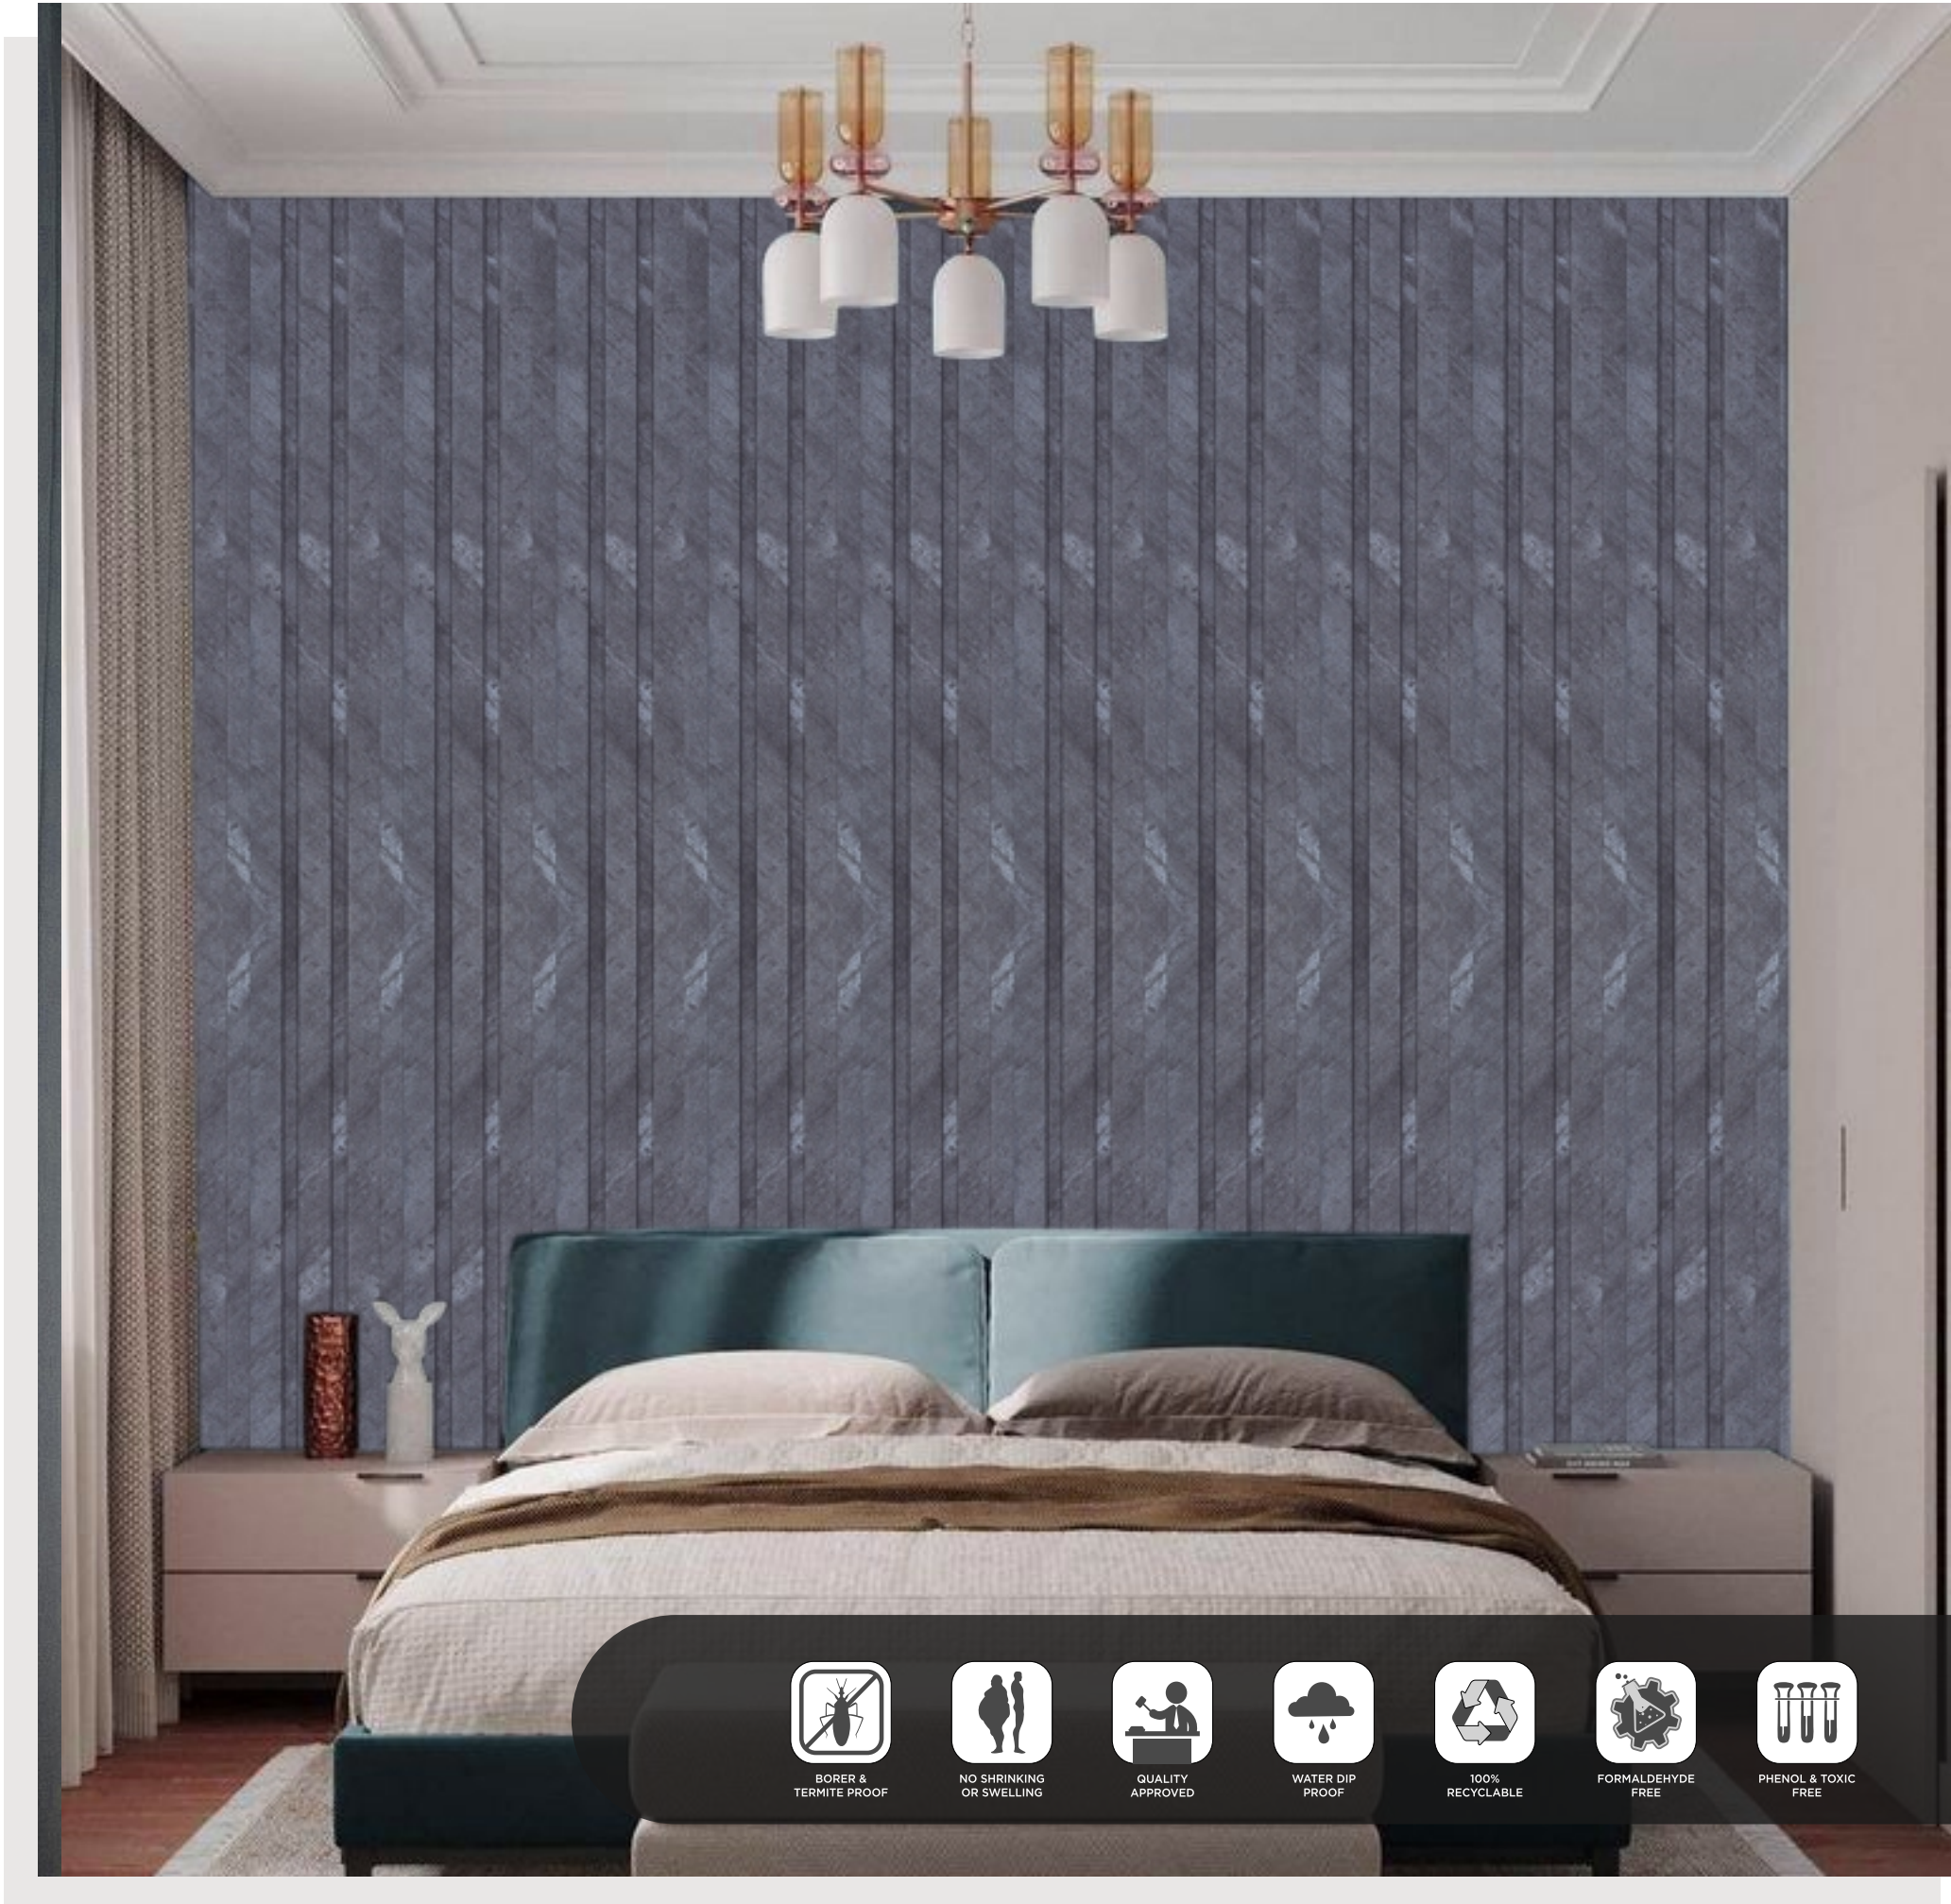

100% RECYCLABLE

FORMALDEHYDE FREE

PHENOL & TOXIC FREE

**GA-209**  
Size 8ftx1ft

**GA-210**  
Size : 8ftx1ft

BORER &  
TERMITE PROOF

NO SHRINKING  
OR SWELLING

QUALITY  
APPROVED