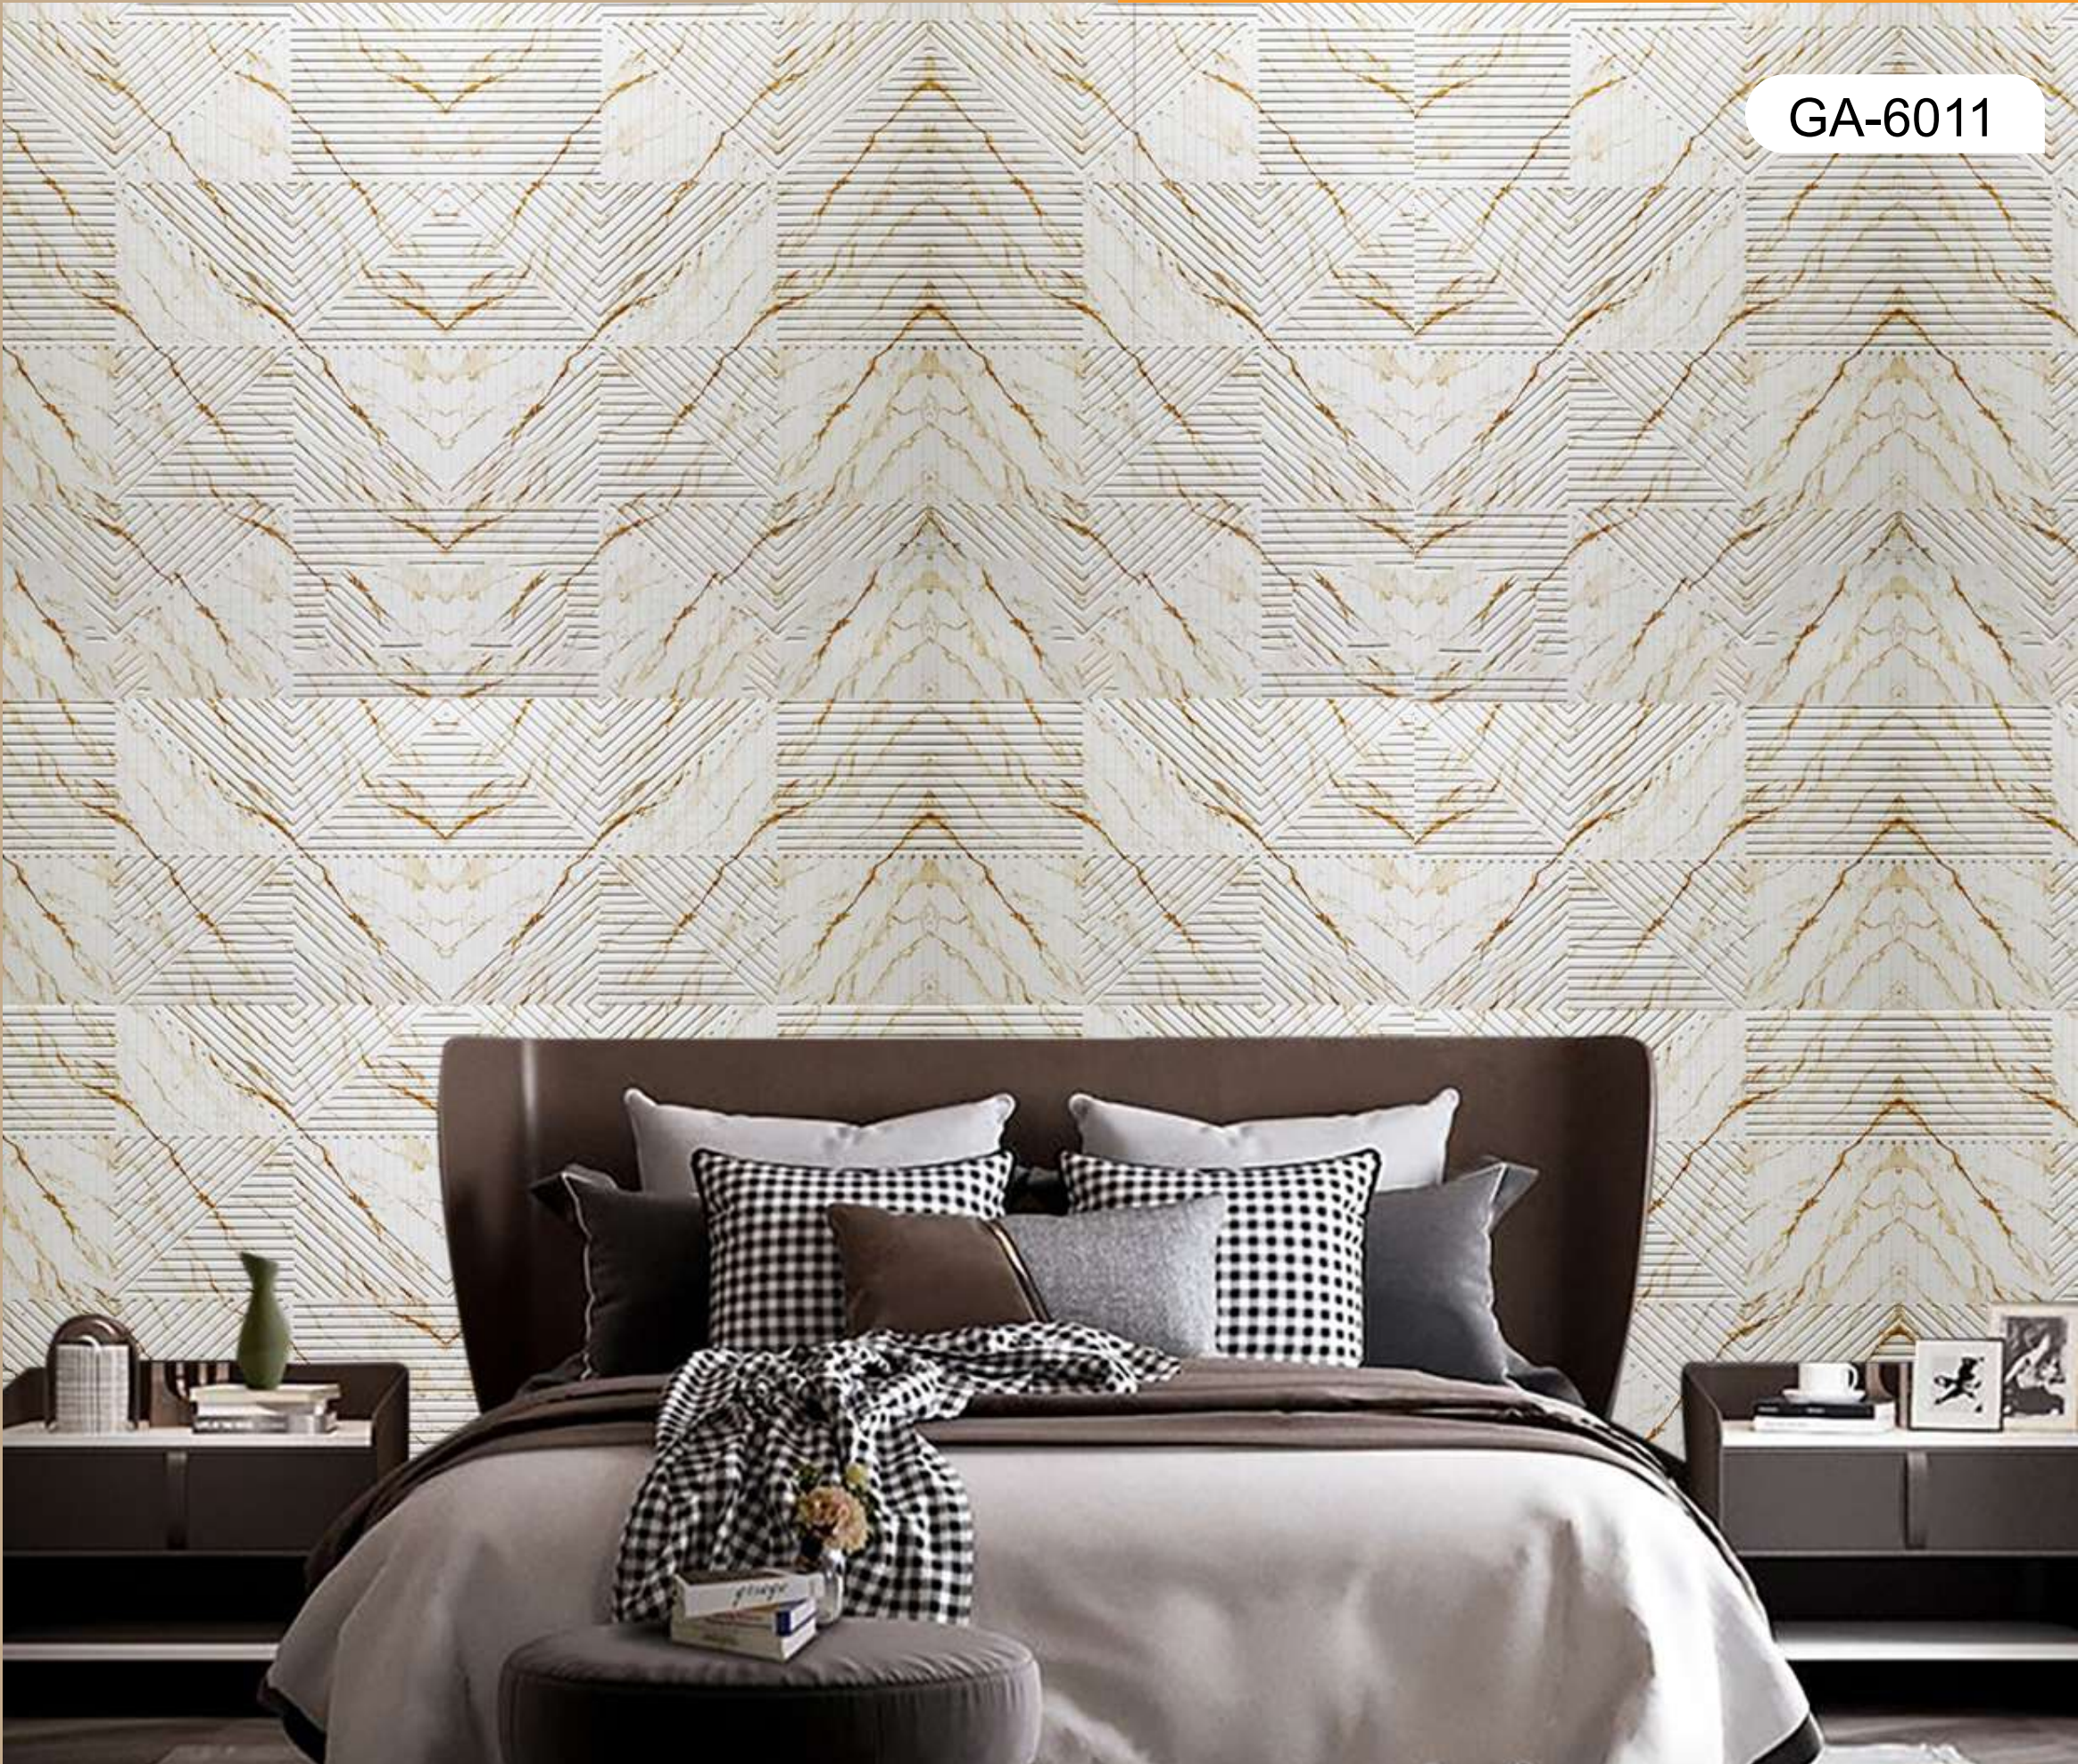

FORMALDEHYDE FREE

PHENOL & TOXIC FREE

GAMYATM
DECORATIVE WALL PANELS

GA-6010

Size : 8ftx2ft

GA-6011

BORER & TERMITE PROOF

NO SHRINKING OR SWELLING